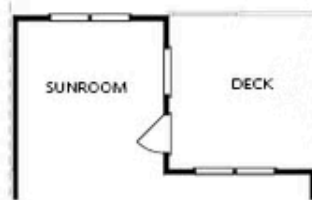

FIRST FLOOR

Elevations B & C Floor Plan Layout

Want to Know More  
About This Home?

CONTACT OUR COMMUNITY SALES MANAGER  
Call Us @ 470.509.9930

**SECOND FLOOR**

Elevations B & C Floor Plan Layout

**Want to Know More  
About This Home?**

CONTACT OUR COMMUNITY SALES MANAGER  
Call Us @ 470.509.9930

OPT Bath 3 Shower ilo  
 Tub/Shower Combo

OPT Sunroom ilo Full Deck

OPT Owner's  
 Walk-Through Shower

OPT Stair Landing  
 on Terrace

OPT Fireplace