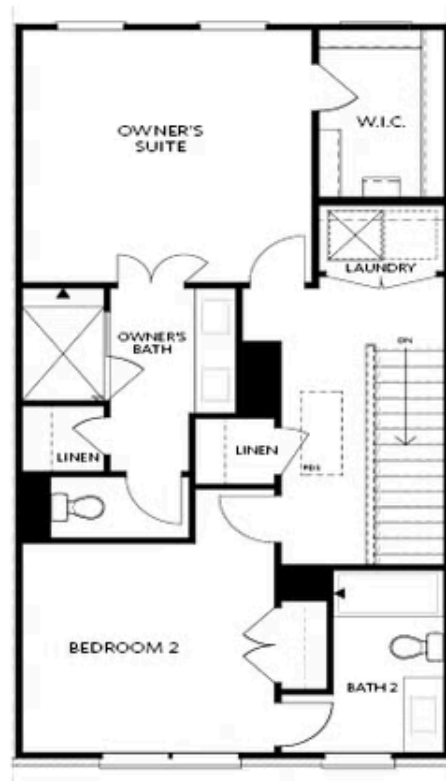

PRICED AT  
**\$502,090**

 1893 Sq Ft

 3 Beds

 3.5 Baths

 2 Car Garage

 3.0 Story

FABULOUS FALL SAVINGS!! QUICK MOVE-IN OPPORTUNITY!!!! \$10,000 CLOSING COSTS WITH SEPTEMBER CONTRACT w/Preferred Lenders!!! Summer is here and so are some amazing home opportunities here in the Brackley community located in Cumming GA. The Brackley is The Providence Groups newest community that provides elevated living in a convenient location! Located just 1 mile from GA 400, 1.3 miles from the Cumming City Center, we have it all! Location, accessibility, great restaurants, retail and more! The Glendale is our 3-bedroom 3.5-bathroom townhome which has a ton of room and natural light on all 3 floors. When you enter the home from the terrace level, you will find a bedroom with full bath on this floor. Or could be the perfect home office space. Roomy 2 car garage is found at the rear of the home making the streetscape even more appealing. As you ascend the stairs to the main floor, you will be pleasantly surprised at the amount of space! Your family room will have a gorgeous linear fireplace...perfect for the seasons! The kitchen is located in the front of the home and will have our Warm Linen Collection design finishes. Absolutely eye-catching finishes, such as quartz countertops, under cabinet lighting, designer ...

**Want to Know More  
About This Home?**

CONTACT OUR COMMUNITY SALES MANAGER  
Call Us @ 470.509.9930

Elevations B & C Floor Plan Layout

Want to Know More  
About This Home?

CONTACT OUR COMMUNITY SALES MANAGER  
Call Us @ 470.509.9930

FIRST FLOOR

Elevations B & C Floor Plan Layout

Want to Know More  
About This Home?

CONTACT OUR COMMUNITY SALES MANAGER  
Call Us @ 470.509.9930

**SECOND FLOOR**

Elevations B & C Floor Plan Layout

**Want to Know More  
About This Home?**