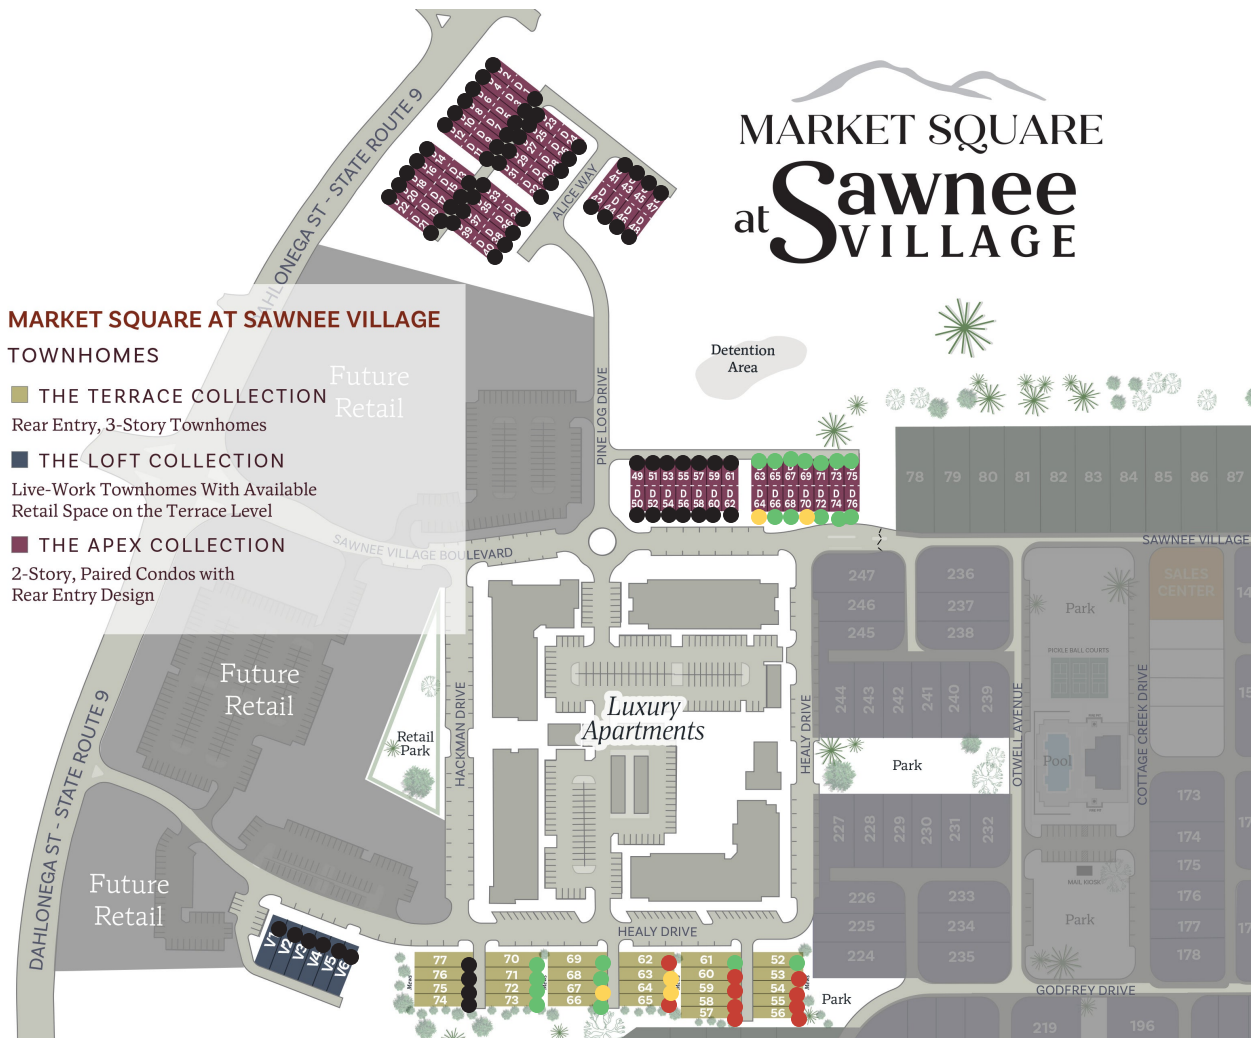

MARKET SQUARE AT SAWNEE VILLAGE

📞 678.372.1644

- AVAILABLE HOME
- AVAILABLE HOME SITE
- PENDING / UNDER CONTRACT
- SOLD
- FUTURE HOME SITE