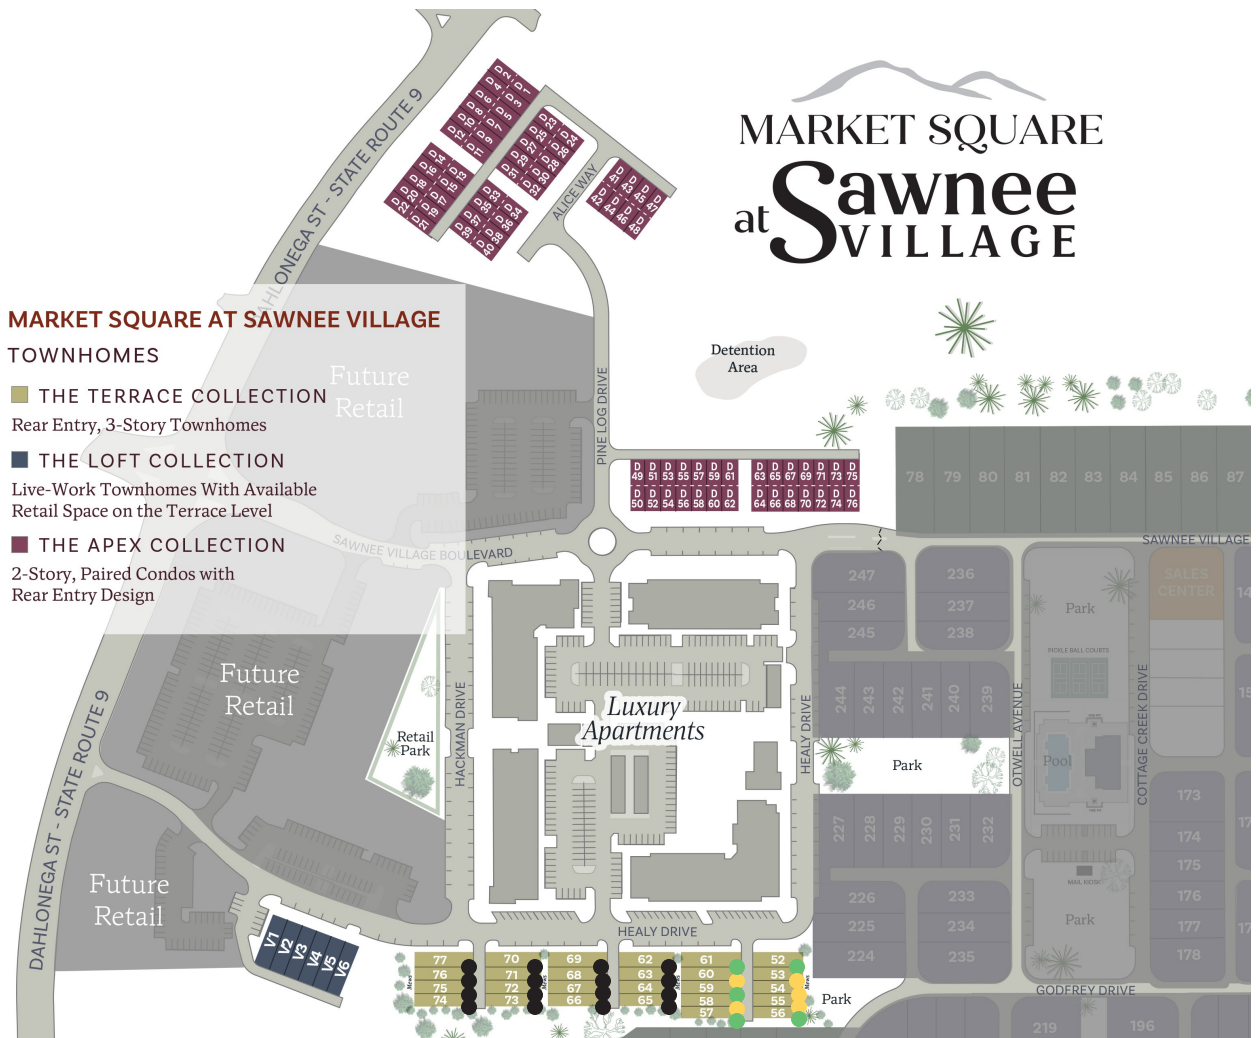

MARKET SQUARE AT SAWNEE VILLAGE

📞 678.372.1644

- AVAILABLE HOME
- AVAILABLE HOME SITE
- PENDING / UNDER CONTRACT
- SOLD
- FUTURE HOME SITE