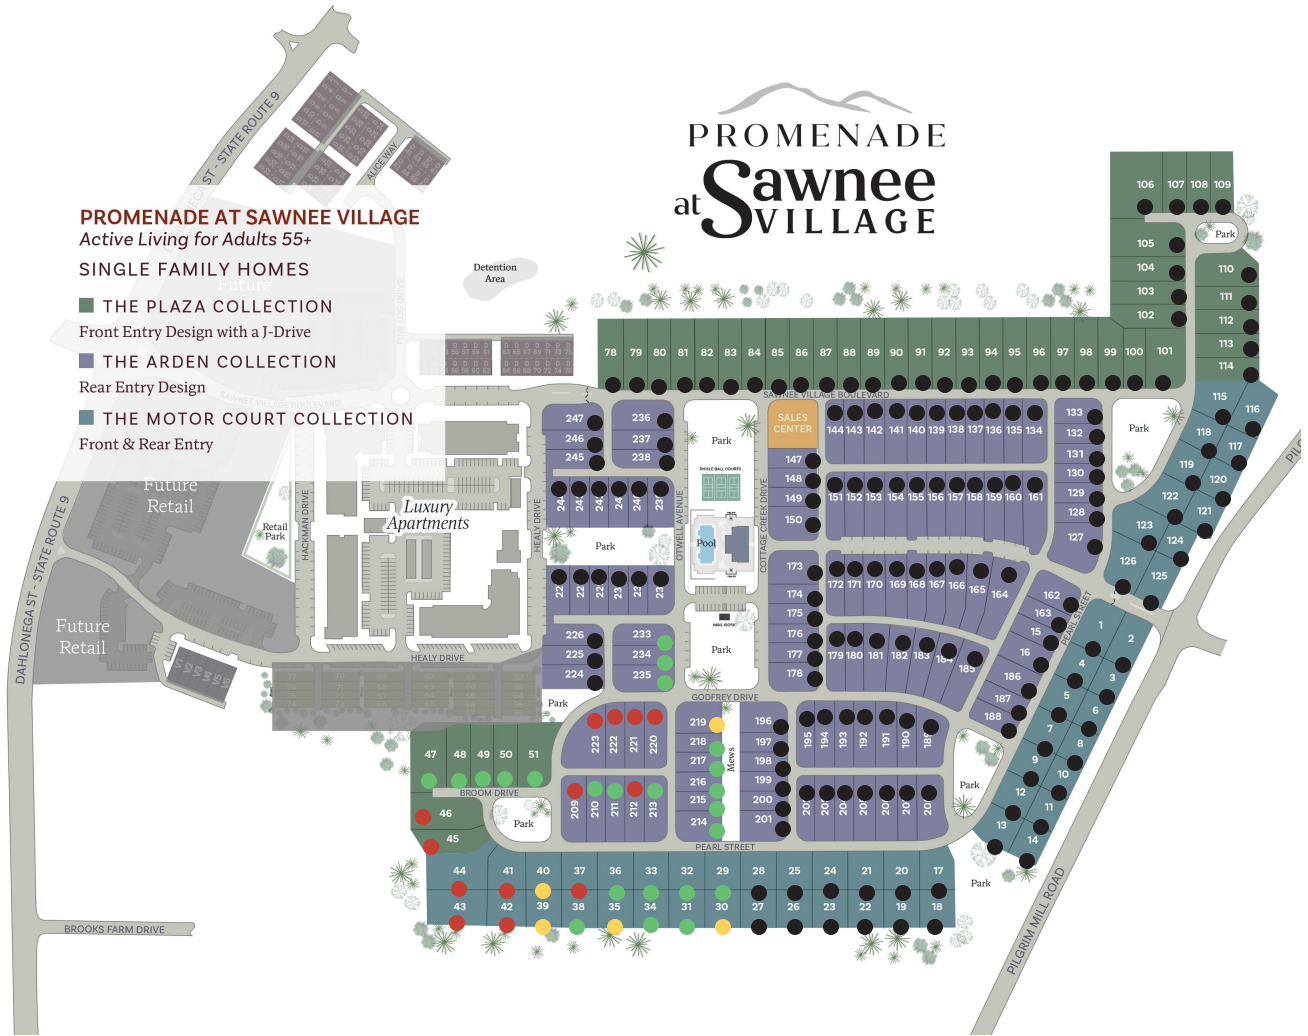

PROMENADE AT SAWNEE VILLAGE

📞 470.462.9178

- AVAILABLE HOME
- AVAILABLE HOME SITE
- PENDING / UNDER CONTRACT
- SOLD
- FUTURE HOME SITE