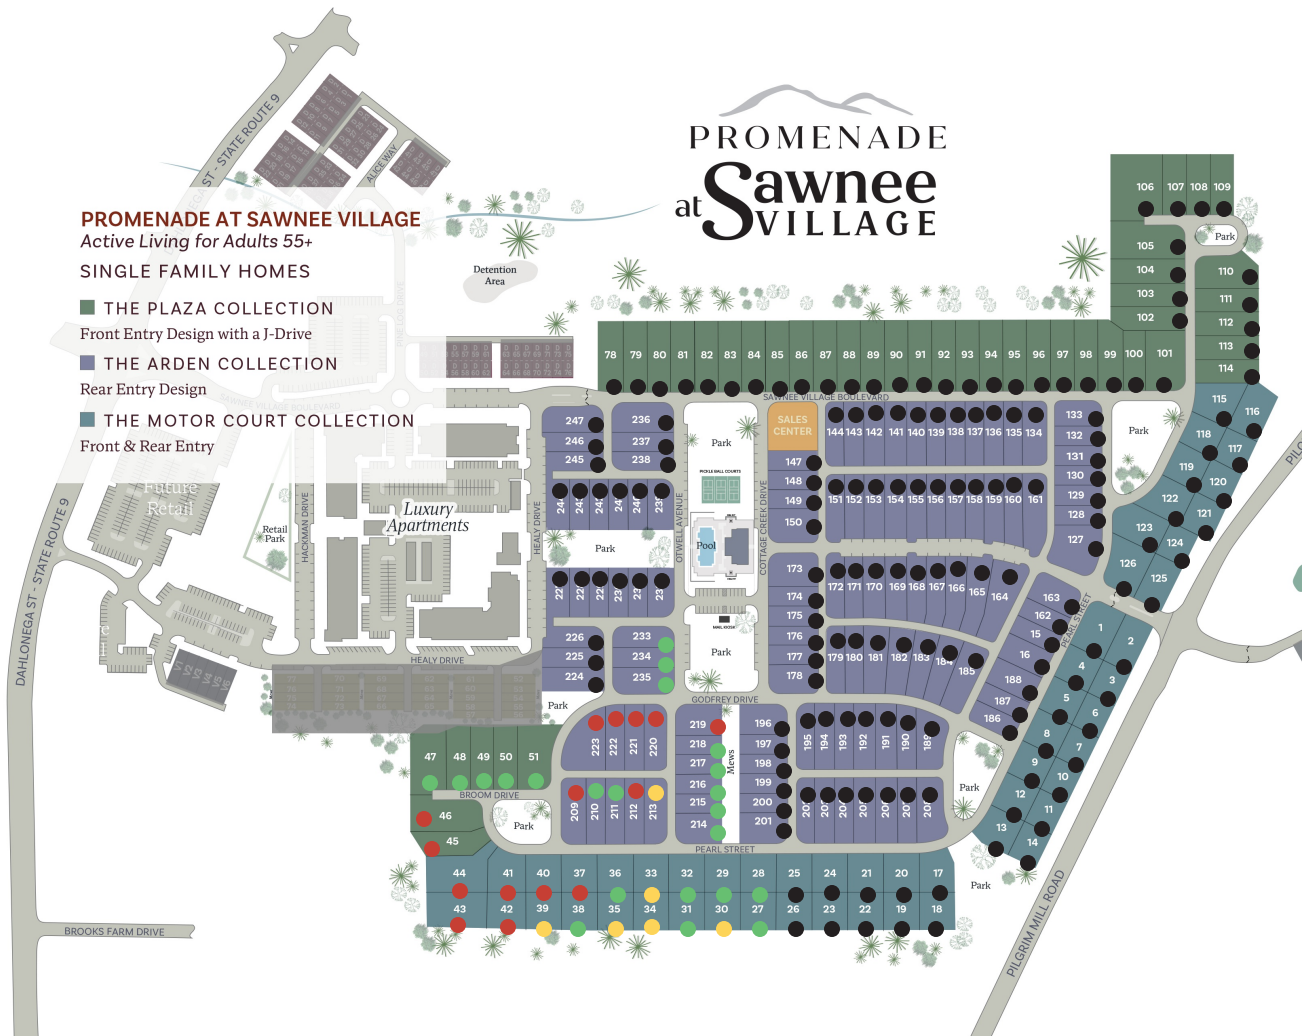

# PROMENADE AT SAWNEE VILLAGE

📞 470.462.9178

- AVAILABLE HOME
- AVAILABLE HOME SITE
- PENDING / UNDER CONTRACT
- SOLD
- FUTURE HOME SITE