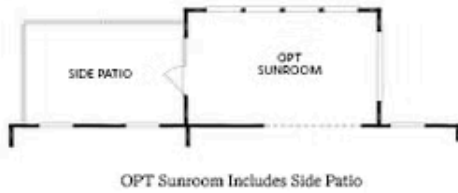

OPT Dining Room & Powder Room

Want to Know More
About This Home?

CONTACT OUR COMMUNITY SALES MANAGER
Call Us @ 678.424.6275