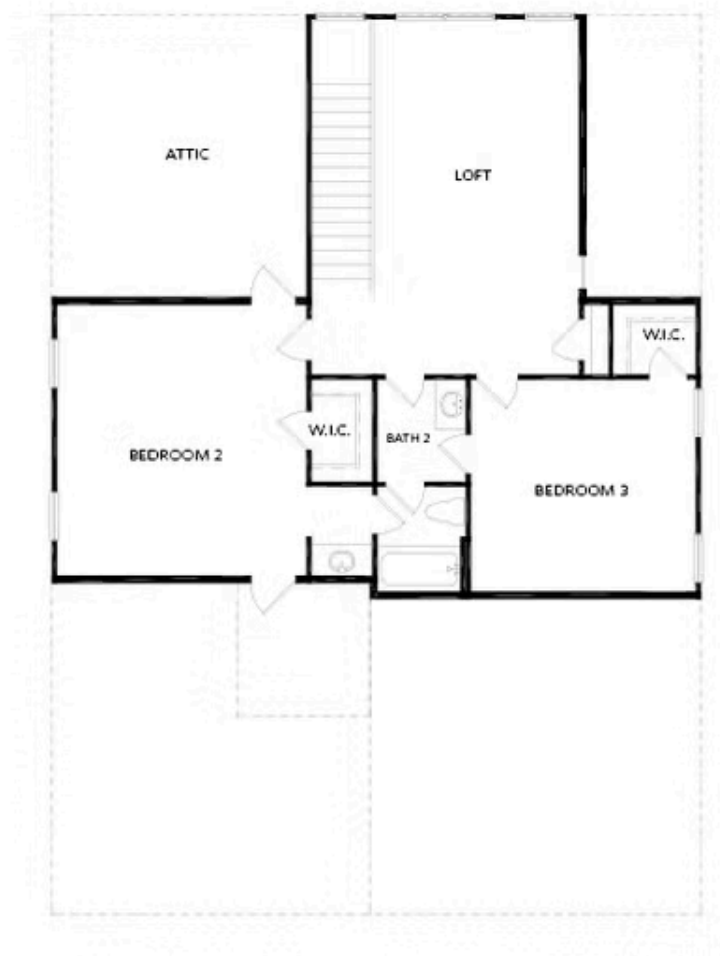

Elevation A

Want to Know More
About This Home?

CONTACT OUR COMMUNITY SALES MANAGER
Call Us @ 678.424.6275