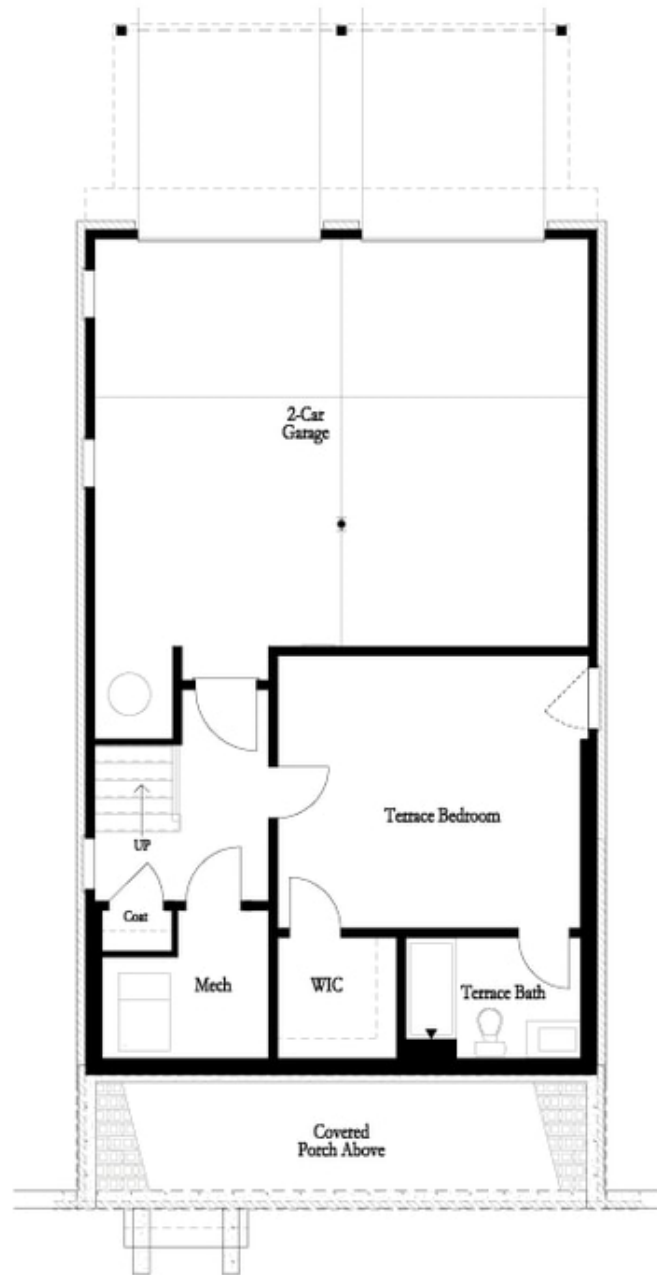

**Want to Know More
About This Home?**

CONTACT OUR COMMUNITY SALES MANAGER
Call Us @ 470.248.2103