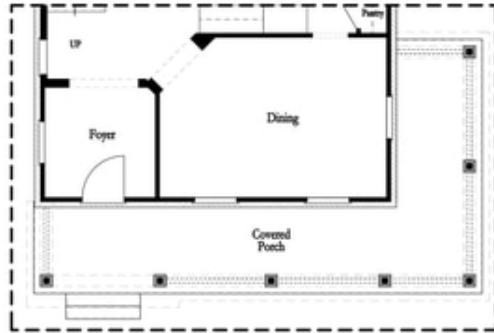

**Want to Know More
About This Home?**

CONTACT OUR COMMUNITY SALES MANAGER
Call Us @ 470.248.2103