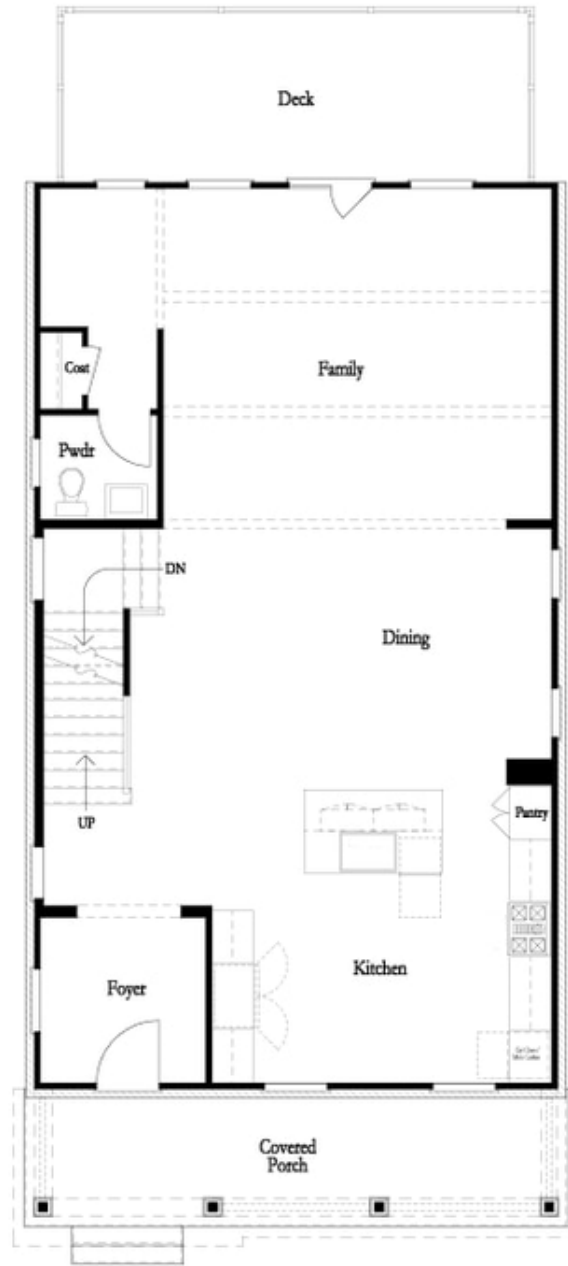

**Want to Know More
About This Home?**

CONTACT OUR COMMUNITY SALES MANAGER
Call Us @ 470.248.2103