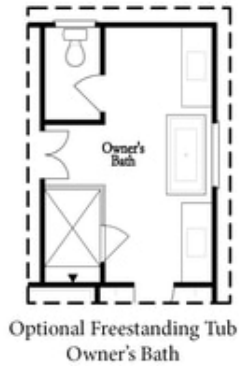

**Want to Know More
About This Home?**

CONTACT OUR COMMUNITY SALES MANAGER
Call Us @ 470.248.2103