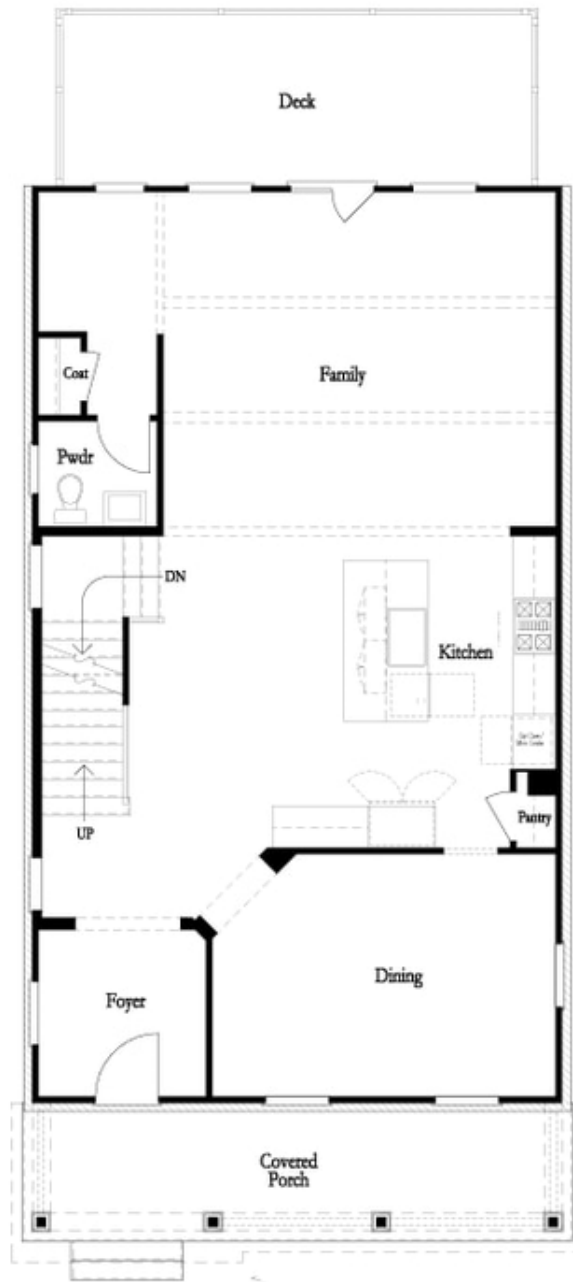

**Want to Know More
About This Home?**

CONTACT OUR COMMUNITY SALES MANAGER
Call Us @ 470.248.2103