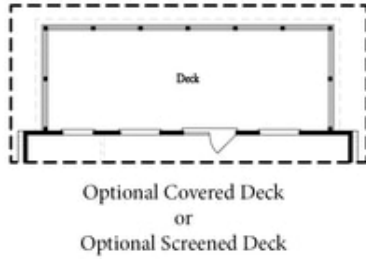

**Want to Know More
About This Home?**

CONTACT OUR COMMUNITY SALES MANAGER
Call Us @ 470.248.2103