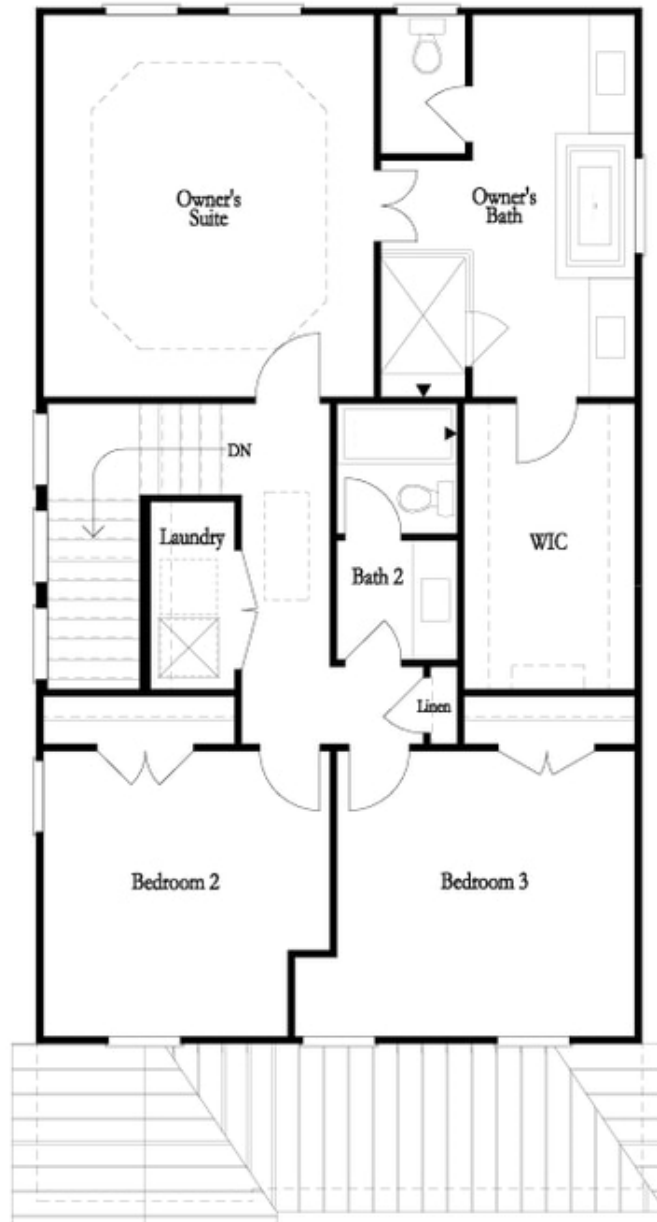

**Want to Know More
About This Home?**

CONTACT OUR COMMUNITY SALES MANAGER
Call Us @ 470.248.2103