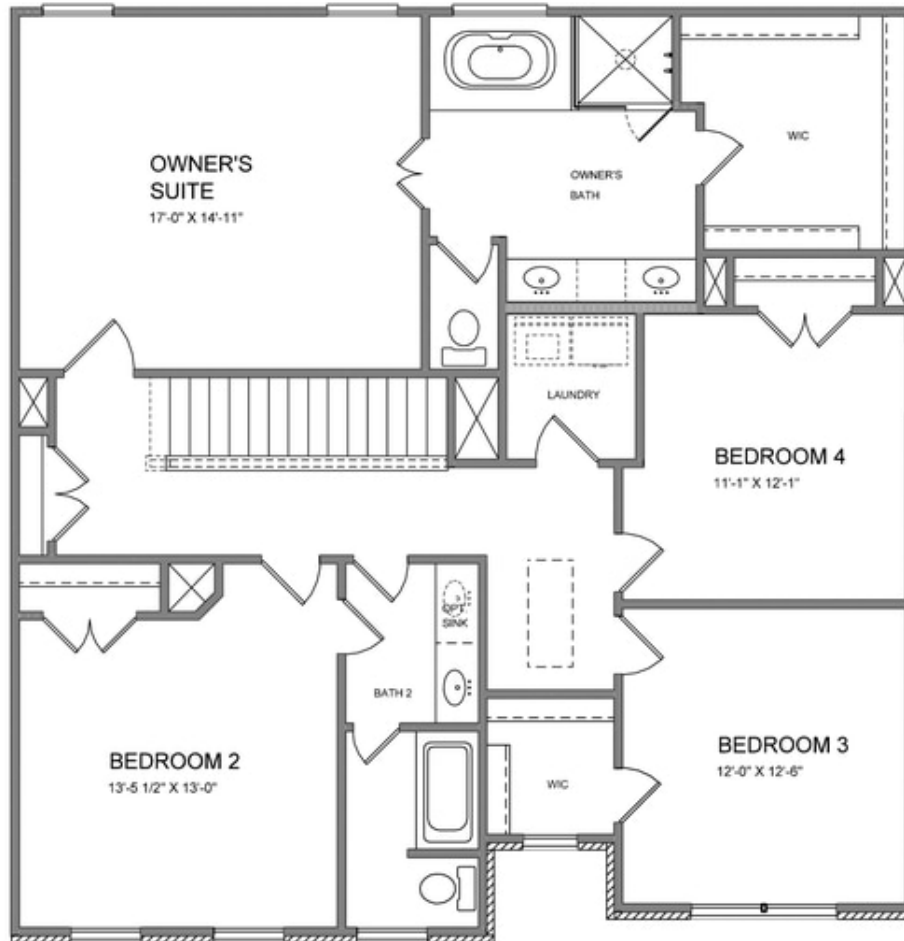

**Want to Know More
About This Home?**

CONTACT OUR COMMUNITY SALES MANAGER
Call Us @ 470.248.2103