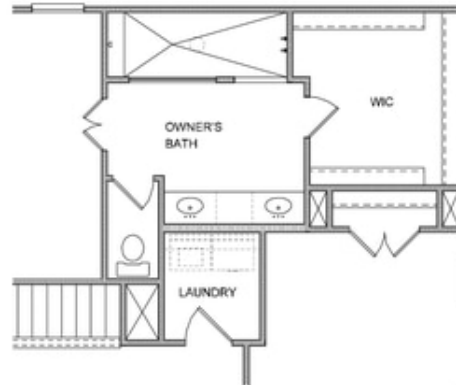

OPT WALK-IN SHOWER