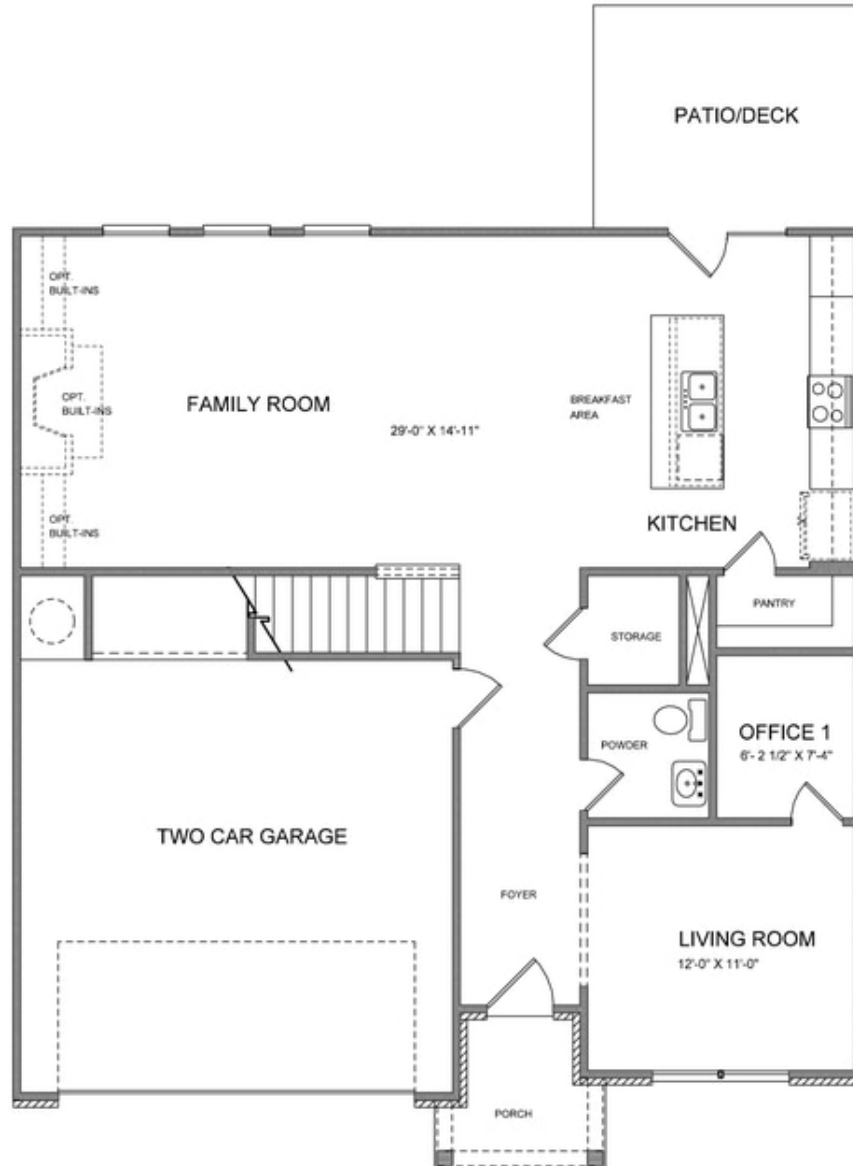

Want to Know More
About This Home?

CONTACT OUR COMMUNITY SALES MANAGER
Call Us @ 470.248.2103