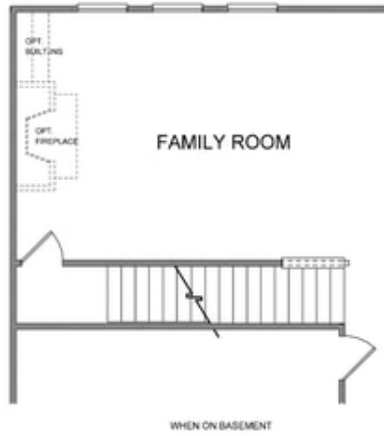

1st Floor Options

Want to Know More
About This Home?

CONTACT OUR COMMUNITY SALES MANAGER
Call Us @ 470.248.2103