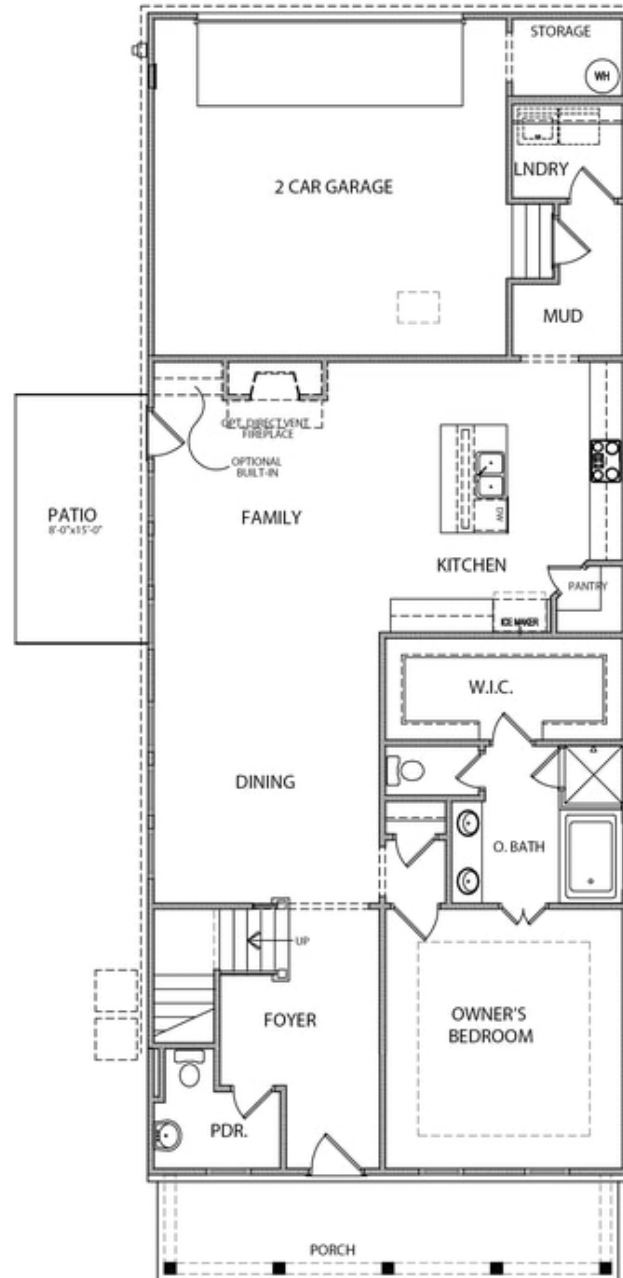

Want to Know More
About This Home?

CONTACT OUR NEW HOME NAVIGATOR

NONE

Call Us @ 470-248-2103