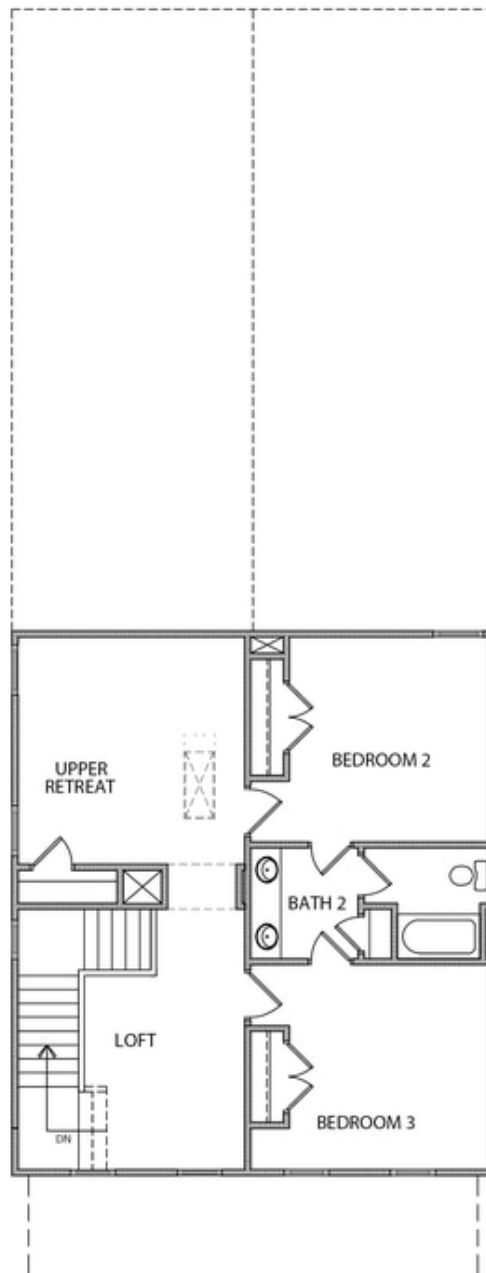

PRICED AT
\$690,290

 2400 Sq Ft

 3 Beds

 2.5 Baths

 2 Car Garage

 2.0 Story

QUICK MOVE IN- Come see our brand new gated community in the heart of Duluth! **OWNERS RETREAT** on main! Beautiful foyer when you open the front door, then you meet the dining, family and kitchen area. All open concept. The kitchen looks straight into the family room which has a cozy, painted white brick fireplace. The sliding door to patio is a show-stopper off of the family room. It allows so much natural light in to keep your main living area bright. The kitchen will have stacked cabinets to the ceiling, giving your kitchen the most glamorous feel. Off of the kitchen is a spacious mud room connecting to the laundry room. The owner's bedroom has a giant walk-in closet and spa like bath with large walk-in, tile shower and double vanity. Upstairs has an awesome layout. As you reach the top of the stairs you are greeted with a loft plus an upper retreat! So many possibilities for these two spaces. 2 additional bedrooms and a shared bath finish out the 2nd floor. This home is going to give you all the feels. The community pool and clubhouse are underway now. HOA will maintain all lawns. Elevate your life ...

**Want to Know More
About This Home?**

CONTACT OUR NEW HOME NAVIGATOR

NONE

Call Us @ 470-248-2103

Opt Walk-In Shower

Opt Extended W.I.C.

*Opt Family Room
Slider Door*

*Opt Dining Room
French Doors and Patio*