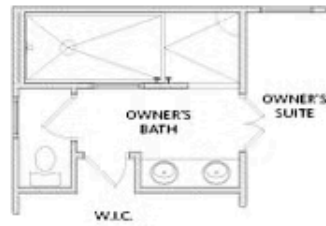

PRICED AT
\$544,900

 2453 Sq Ft

 4 Beds

 3.0 Baths

 2 Car Garage

 2.0 Story

Aberdeen is OPEN!! The newest TPG community has opened in Hoschton, GA. Conveniently located near 1-85 you will find this gorgeous community featuring floorplans with primary bedroom on main floor as well as roomy plans with primary up! We truly have something for everyone. Whether you are downsizing or need ample space for a larger family, we have it here!!! The Carter features 4 bedrooms and 3 bathrooms, with thoughtful design layout throughout the home. The main level hosts a guest suite or home office along with an inviting open family room seamlessly connecting to the gourmet kitchen. You will also have a private outdoor patio great for entertaining, or simply enjoying the seasons of Ga. On the second level, there will be spacious bedrooms including the primary bedroom and ensuite. Two additional secondary bedrooms with bath will be found upstairs as well. The best part of this gorgeous home is YOUR ability to customize the interior when you visit our award-winning Design Center and select the finishing details that truly make this house your home! If you aren't familiar with Hoschton, it's an adorable area with an historical downtown area, restaurants, local shopping and a great place to visit ...

OPT THIRD FLOOR

Elevation C & D

Want to Know More
About This Home?

CONTACT OUR COMMUNITY SALES MANAGER
Call Us @ 470.955.0875

OPT Fireplace

OPT Owner's Walk-In Shower

Want to Know More
About This Home?

CONTACT OUR COMMUNITY SALES MANAGER
Call Us @ 470.955.0875