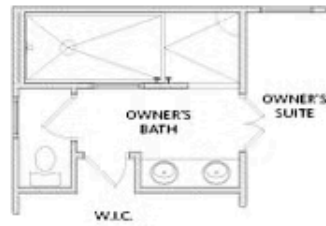

PRICED AT
\$569,000

 2453 Sq Ft

 4 Beds

 3.0 Baths

 2 Car Garage

 2.0 Story

Aberdeen is OPEN!! The newest TPG community has opened in Hoschton, GA. Conveniently located near 1-85 you will find this gorgeous community featuring floorplans with primary bedroom on main floor as well as roomy plans with primary up! We truly have something for everyone. Whether you are downsizing or need ample space for a larger family, we have it here!!! The Carter features 4 bedrooms and 3 bathrooms, with thoughtful design layout throughout the home. The main level hosts a guest suite or home office along with an inviting open family room seamlessly connecting to the gourmet kitchen. You will also have a private outdoor patio great for entertaining, or simply enjoying the seasons of Ga. On the second level, there will be spacious bedrooms including the primary bedroom and ensuite. Two additional secondary bedrooms with bath will be found upstairs as well. The best part of this gorgeous home is YOUR ability to customize the interior when you visit our award-winning Design Center and select the finishing details that truly make this house your home! If you aren't familiar with Hoschton, it's an adorable area with an historical downtown area, restaurants, local shopping and a great place to visit ...

OPT THIRD FLOOR

Elevation C & D

Want to Know More
About This Home?

CONTACT OUR COMMUNITY SALES MANAGER
Call Us @ 470.955.0875

OPT Fireplace

OPT Owner's Walk-In Shower

Want to Know More
About This Home?

CONTACT OUR COMMUNITY SALES MANAGER
Call Us @ 470.955.0875