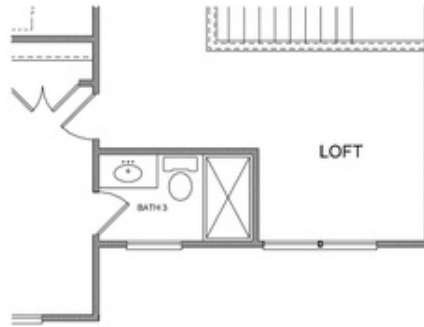

Opt. 3rd Bath