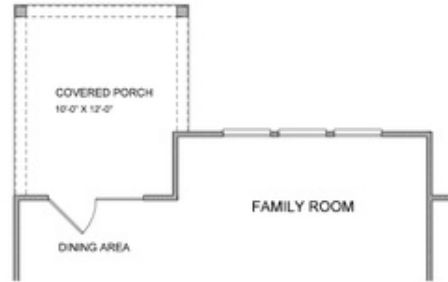

Opt. Covered Porch