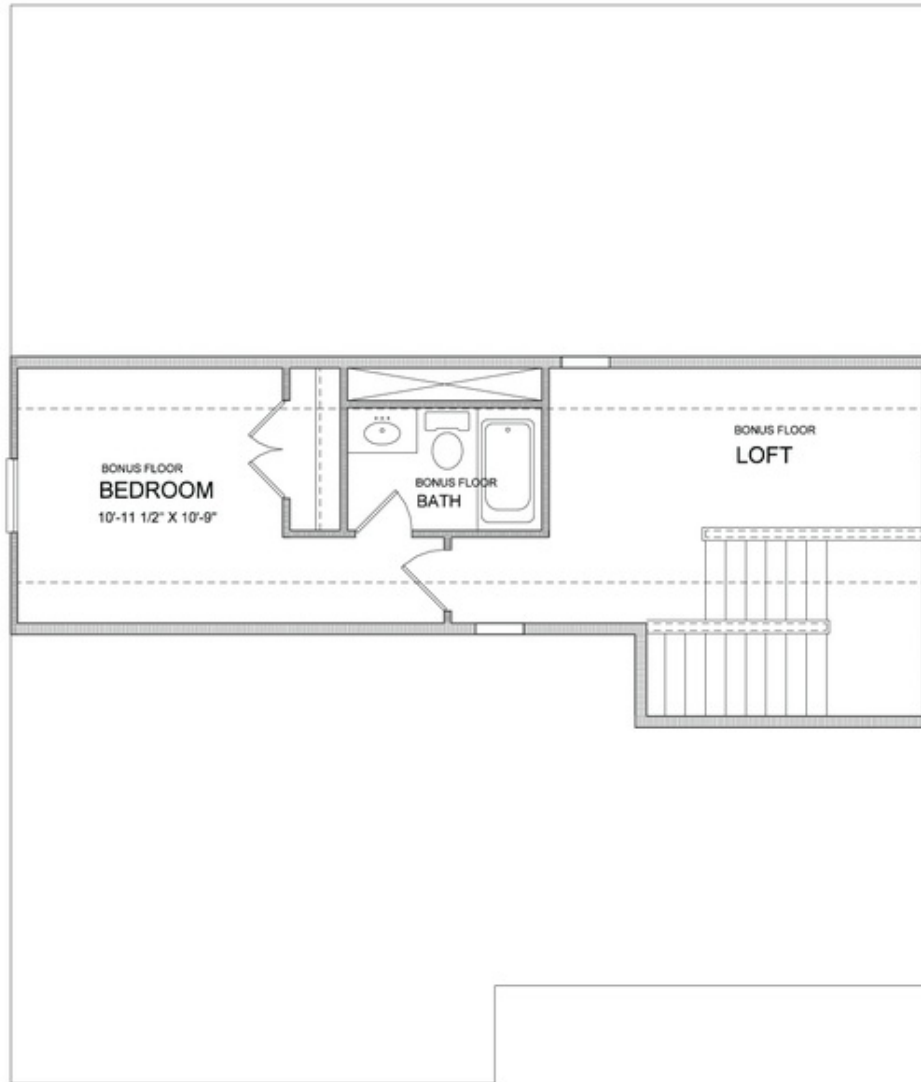

Want to Know More
About This Home?

CONTACT OUR COMMUNITY SALES MANAGER
Call Us @ 770.580.9300