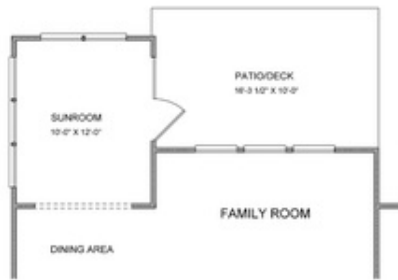

Opt. Sunroom