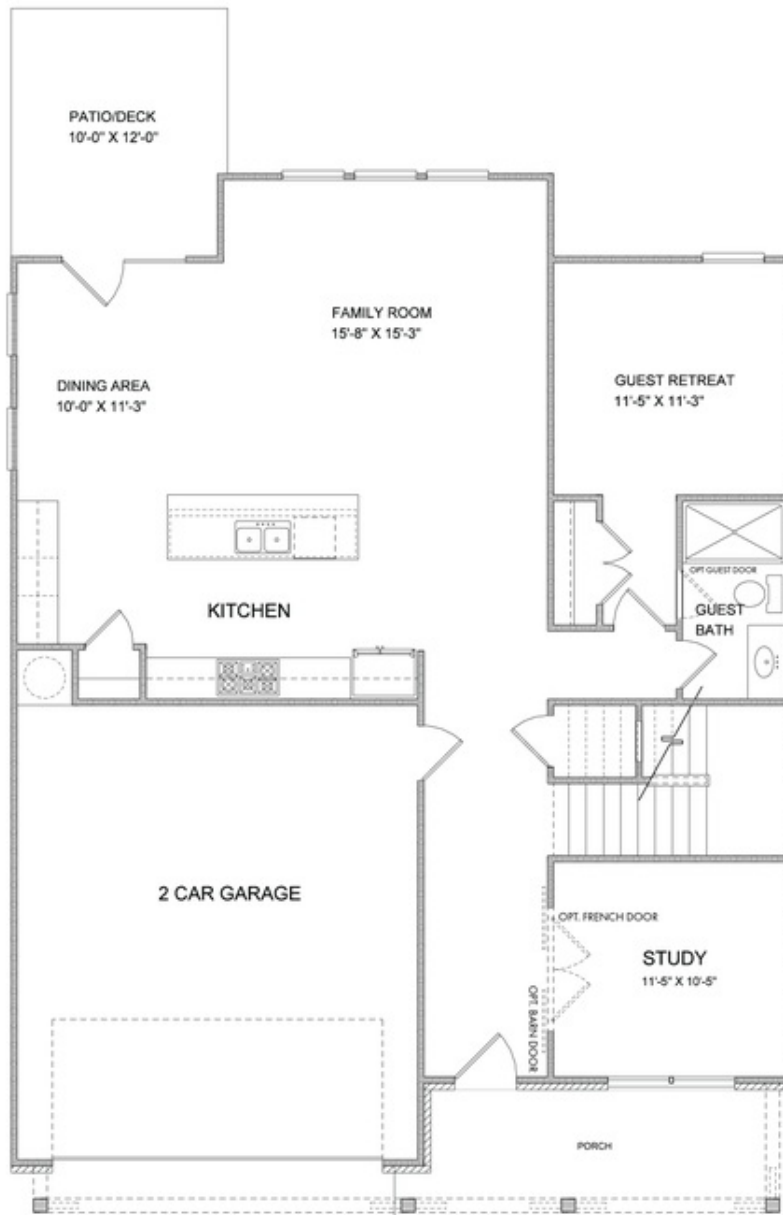

Want to Know More
About This Home?

CONTACT OUR COMMUNITY SALES MANAGER
Call Us @ 770.580.9300