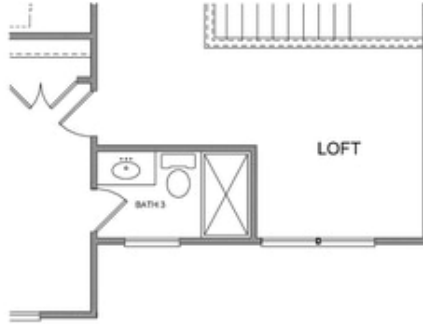

Opt. 3rd Bath