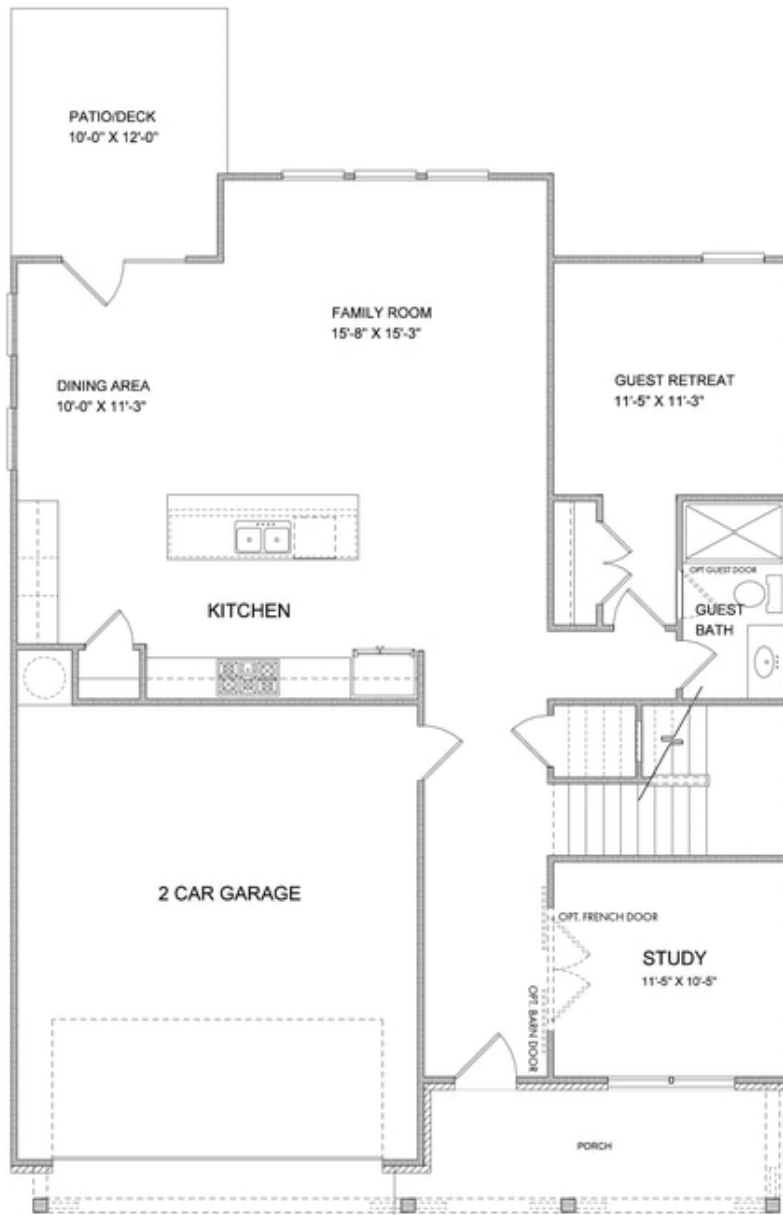

**Want to Know More
About This Home?**

CONTACT OUR COMMUNITY SALES MANAGER
Call Us @ 770.580.9300