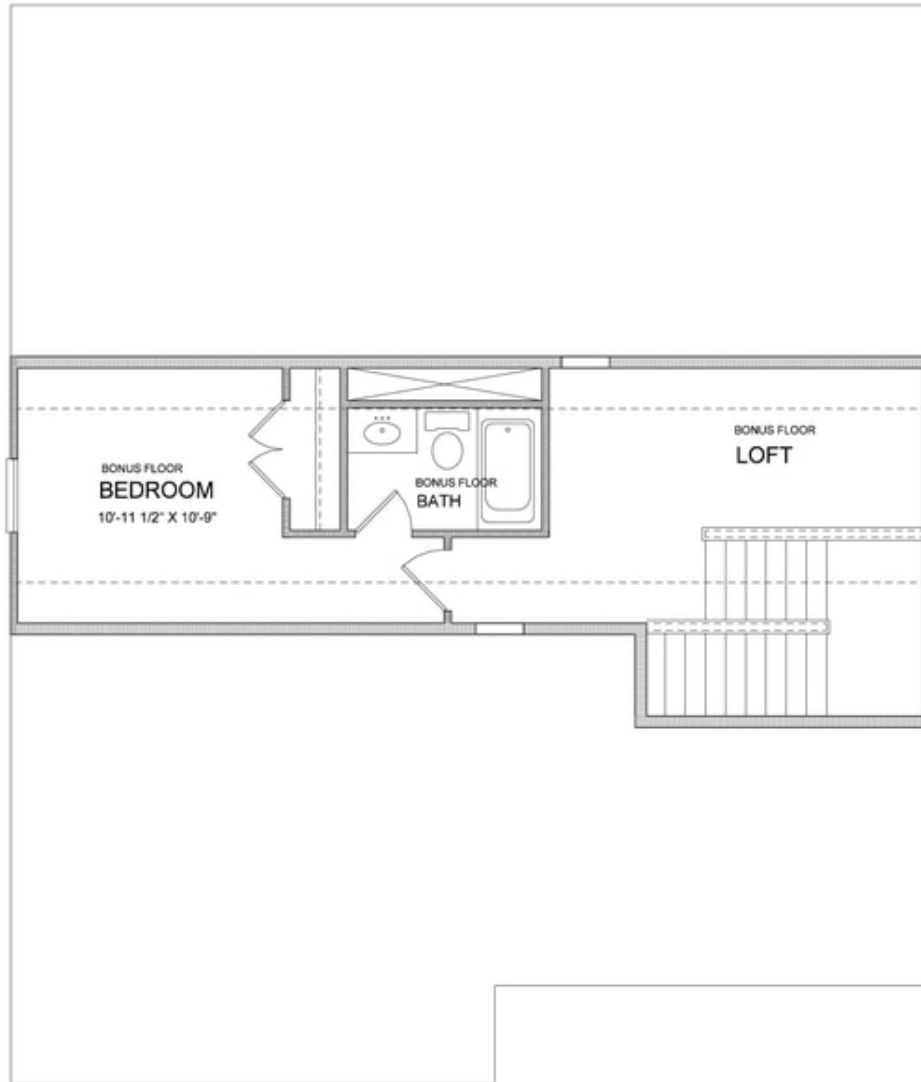

**Want to Know More
About This Home?**

CONTACT OUR COMMUNITY SALES MANAGER
Call Us @ 770.580.9300