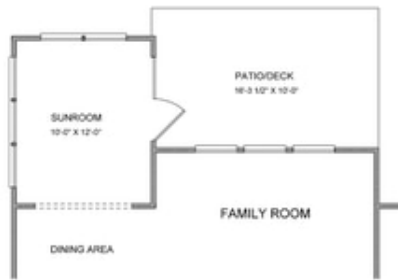

Opt. Sunroom