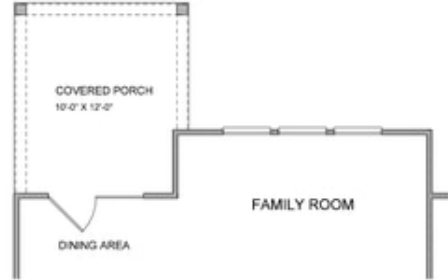

Opt. Covered Porch