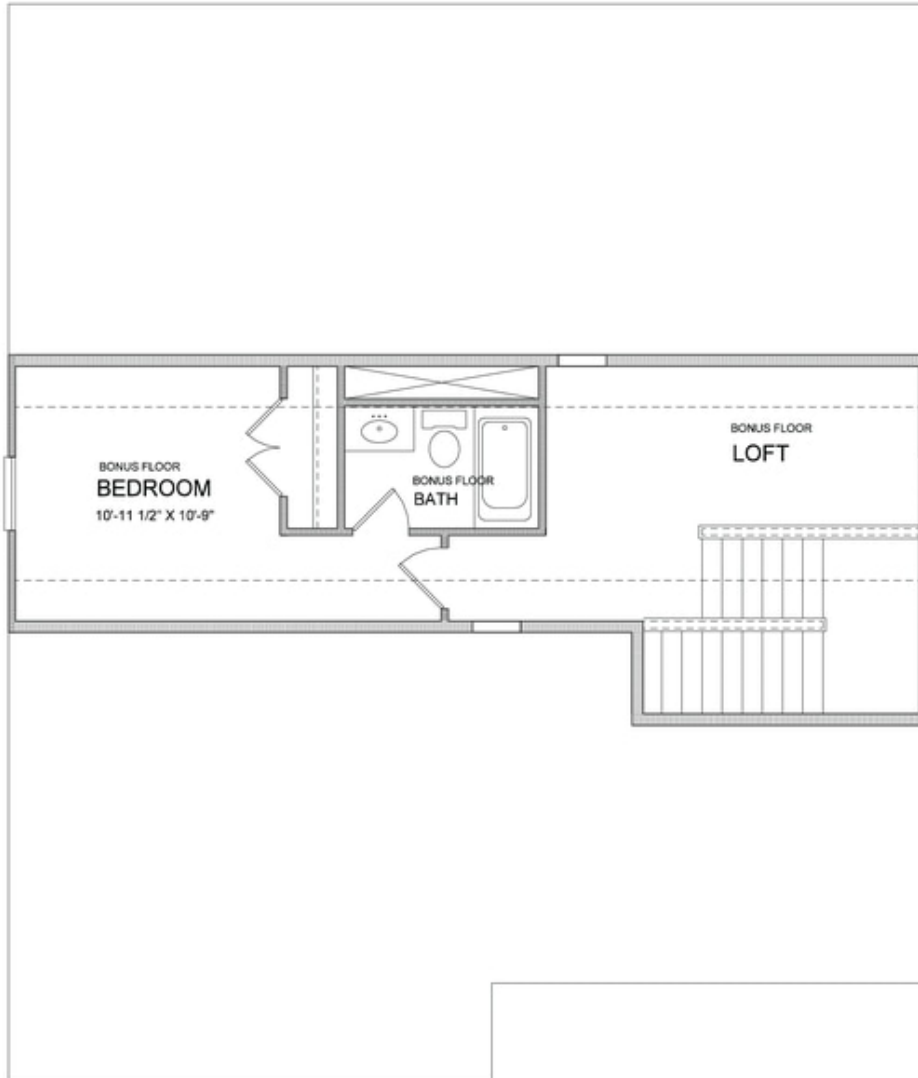

PRICED AT
\$849,425

 2734 Sq Ft

 5 Beds

 4.0 Baths

 2 Car Garage

 2.0 Story

The Bennett C; 5 BDRMS & 4 FULL BATHS, ON NORTHEAST FACING HOMESITE!!! Guest Suite with Full bath on the Main Level, Study, Beautiful Open Kitchen, Sunroom and Family with TONS OF WINDOWS allows the Natural light to flood this home. Gorgeous designer kitchen has large island, farmhouse sink, quartz counter tops & large pantry. 10' Ceilings on the Main Level with 8' Doors, ALL Tiled Bathrooms, Large Walk in Closets. Hard Surface flooring on the main, guest suite, and loft area. So much more to come see... Upgrades galore! Schedule a tour today to see your incredible future at Bellmoore Park! ESTIMATED END OF APRIL COMPLETION **Photos and Virtual Tour are of a previously built Bennett floorplan** Bellmoore park is located near shopping, restaurants entertainment, and award-winning schools. Enjoy HOA maintained lawns, onsite fitness center, jr. olympic size pool and kiddie pool, 6 tennis courts, basketball court, splash pad, playground, clubhouse and a manned gate.

Want to Know More
 About This Home?

CONTACT OUR NEW HOME NAVIGATOR
 Call Us @ (770) 580-9300

Optional Layouts
Second Floor

WHEN OPTIONAL OWNER'S WALK-IN SHOWER

Want to Know More
About This Home?

CONTACT OUR NEW HOME NAVIGATOR
Call Us @ (770) 580-9300