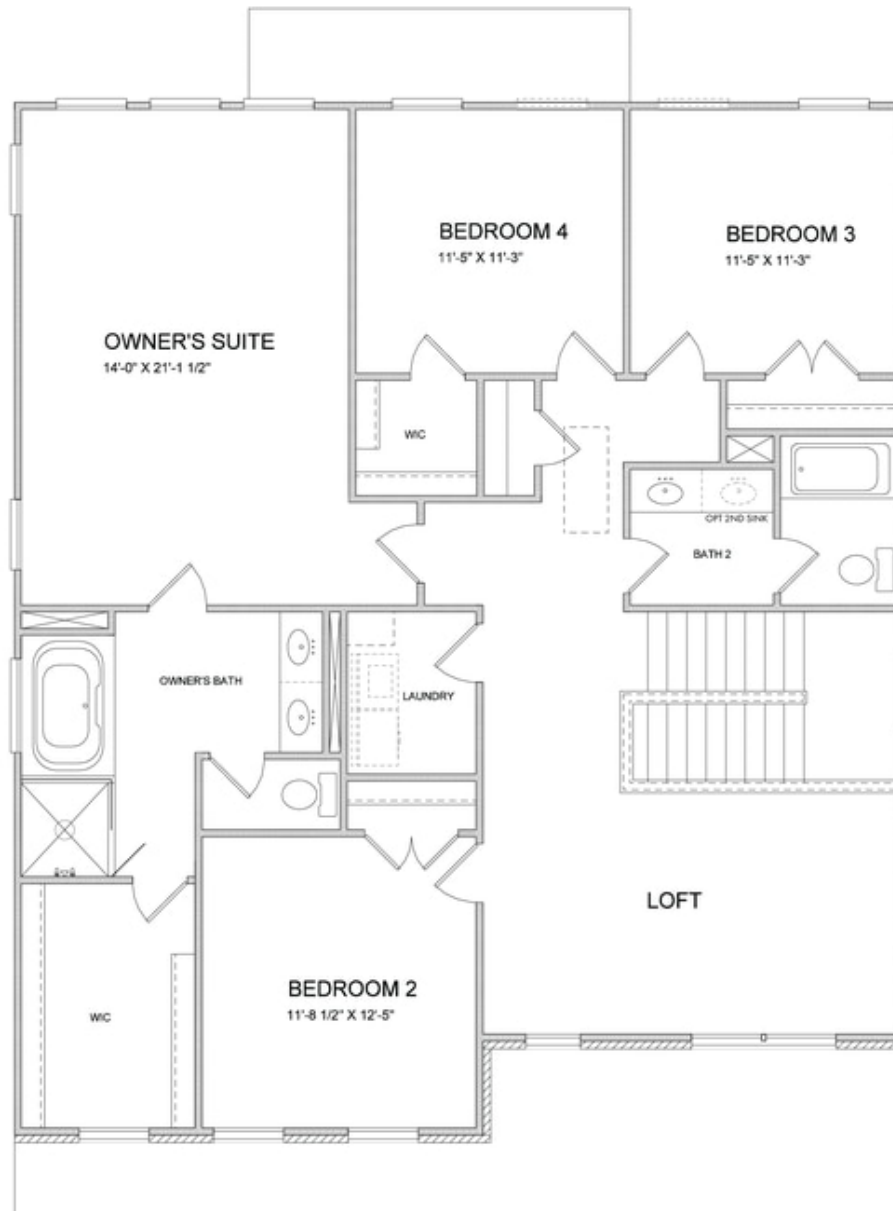

**Want to Know More
About This Home?**

CONTACT OUR NEW HOME NAVIGATOR
Call Us @ (770) 580-9300