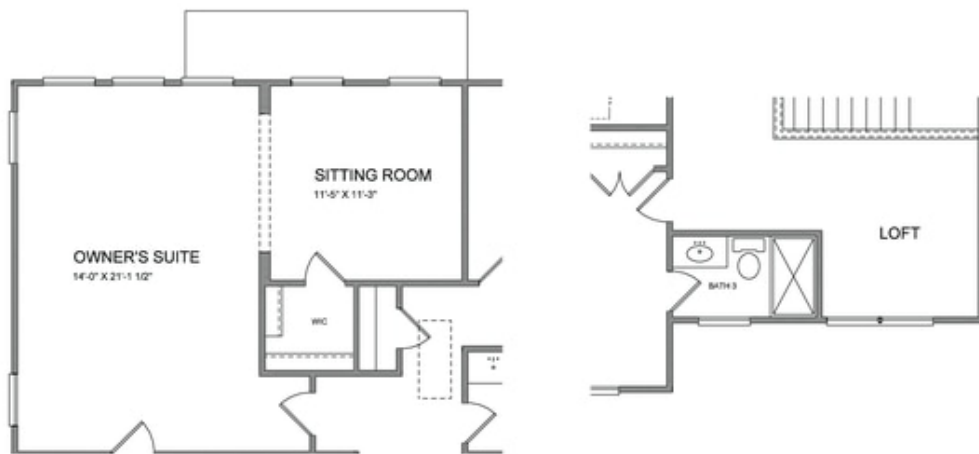

PRICED AT
\$849,425

 2734 Sq Ft

 5 Beds

 4.0 Baths

 2 Car Garage

 2.0 Story

The Bennett C; 5 BDRMS & 4 FULL BATHS, ON NORTHEAST FACING HOMESITE!!! Guest Suite with Full bath on the Main Level, Study, Beautiful Open Kitchen, Sunroom and Family with TONS OF WINDOWS allows the Natural light to flood this home. Gorgeous designer kitchen has large island, farmhouse sink, quartz counter tops & large pantry. 10' Ceilings on the Main Level with 8' Doors, ALL Tiled Bathrooms, Large Walk in Closets. Hard Surface flooring on the main, guest suite, and loft area. So much more to come see... Upgrades galore! Schedule a tour today to see your incredible future at Bellmoore Park! ESTIMATED END OF APRIL COMPLETION **Photos and Virtual Tour are of a previously built Bennett floorplan** Bellmoore park is located near shopping, restaurants entertainment, and award-winning schools. Enjoy HOA maintained lawns, onsite fitness center, jr. olympic size pool and kiddie pool, 6 tennis courts, basketball court, splash pad, playground, clubhouse and a manned gate.

CONTACT OUR NEW HOME NAVIGATOR
Call Us @ (770) 580-9300

Optional Layouts
 First Floor

WHEN OPTIONAL SUNROOM

WHEN OPTIONAL COVERED PORCH

WHEN OPTIONAL FIREPLACE

WHEN OPTIONAL REAR FIREPLACE

WHEN OPTIONAL PANTRY

Want to Know More
 About This Home?

CONTACT OUR NEW HOME NAVIGATOR
 Call Us @ (770) 580-9300

Optional Layouts
Second Floor

WHEN OPTIONAL OWNER'S WALK-IN SHOWER

Want to Know More
About This Home?

CONTACT OUR NEW HOME NAVIGATOR
Call Us @ (770) 580-9300