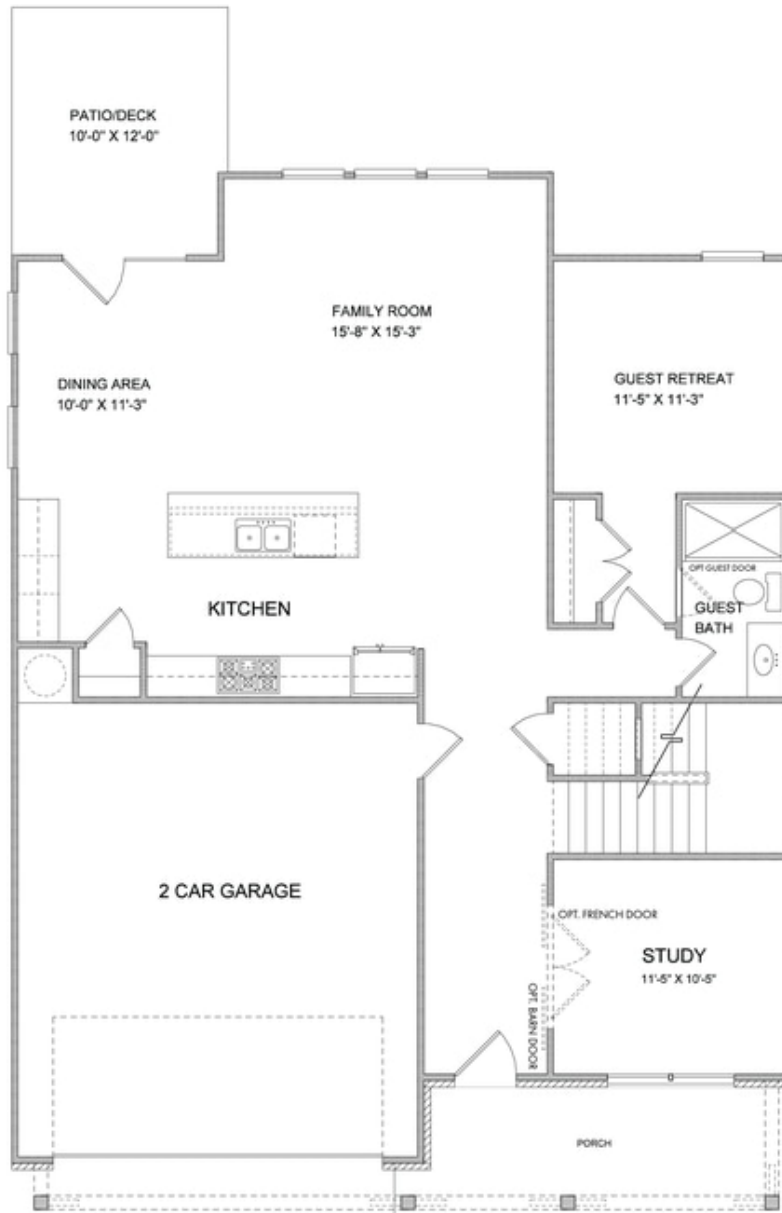

**Want to Know More
About This Home?**

CONTACT OUR NEW HOME NAVIGATOR
Call Us @ (770) 580-9300