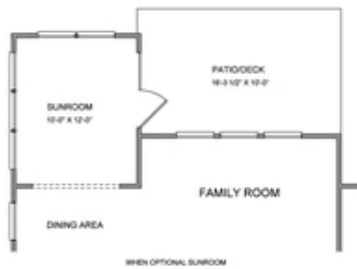

PRICED AT
\$849,425

 2734 Sq Ft

 5 Beds

 4.0 Baths

 2 Car Garage

 2.0 Story

The Bennett C; 5 BDRMS & 4 FULL BATHS, ON NORTHEAST FACING HOMESITE!!! Guest Suite with Full bath on the Main Level, Study, Beautiful Open Kitchen, Sunroom and Family with TONS OF WINDOWS allows the Natural light to flood this home. Gorgeous designer kitchen has large island, farmhouse sink, quartz counter tops & large pantry. 10' Ceilings on the Main Level with 8' Doors, ALL Tiled Bathrooms, Large Walk in Closets. Hard Surface flooring on the main, guest suite, and loft area. So much more to come see... Upgrades galore! Schedule a tour today to see your incredible future at Bellmoore Park! ESTIMATED END OF APRIL COMPLETION **Photos and Virtual Tour are of a previously built Bennett floorplan** Bellmoore park is located near shopping, restaurants entertainment, and award-winning schools. Enjoy HOA maintained lawns, onsite fitness center, jr. olympic size pool and kiddie pool, 6 tennis courts, basketball court, splash pad, playground, clubhouse and a manned gate.

CONTACT OUR NEW HOME NAVIGATOR
Call Us @ (770) 580-9300

Optional Layouts
 First Floor

WHEN OPTIONAL SUNROOM

WHEN OPTIONAL COVERED PORCH

WHEN OPTIONAL FIREPLACE

WHEN OPTIONAL REAR FIREPLACE

WHEN OPTIONAL PANTRY