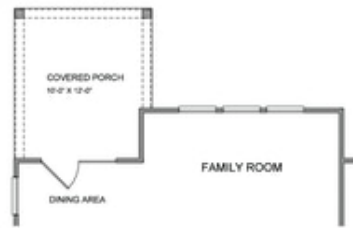

PRICED AT
\$849,425

 2734 Sq Ft

 5 Beds

 4.0 Baths

 2 Car Garage

 2.0 Story

The Bennett C; 5 BDRMS & 4 FULL BATHS, ON NORTHEAST FACING HOMESITE!!! Guest Suite with Full bath on the Main Level, Study, Beautiful Open Kitchen, Sunroom and Family with TONS OF WINDOWS allows the Natural light to flood this home. Gorgeous designer kitchen has large island, farmhouse sink, quartz counter tops & large pantry. 10' Ceilings on the Main Level with 8' Doors, ALL Tiled Bathrooms, Large Walk in Closets. Hard Surface flooring on the main, guest suite, and loft area. So much more to come see... Upgrades galore! Schedule a tour today to see your incredible future at Bellmoore Park! ESTIMATED END OF APRIL COMPLETION **Photos and Virtual Tour are of a previously built Bennett floorplan** Bellmoore park is located near shopping, restaurants entertainment, and award-winning schools. Enjoy HOA maintained lawns, onsite fitness center, jr. olympic size pool and kiddie pool, 6 tennis courts, basketball court, splash pad, playground, clubhouse and a manned gate.

CONTACT OUR NEW HOME NAVIGATOR
Call Us @ (770) 580-9300

Optional Layouts
 First Floor

WHEN OPTIONAL SUNROOM

WHEN OPTIONAL COVERED PORCH

WHEN OPTIONAL FIREPLACE

WHEN OPTIONAL REAR FIREPLACE

WHEN OPTIONAL PANTRY