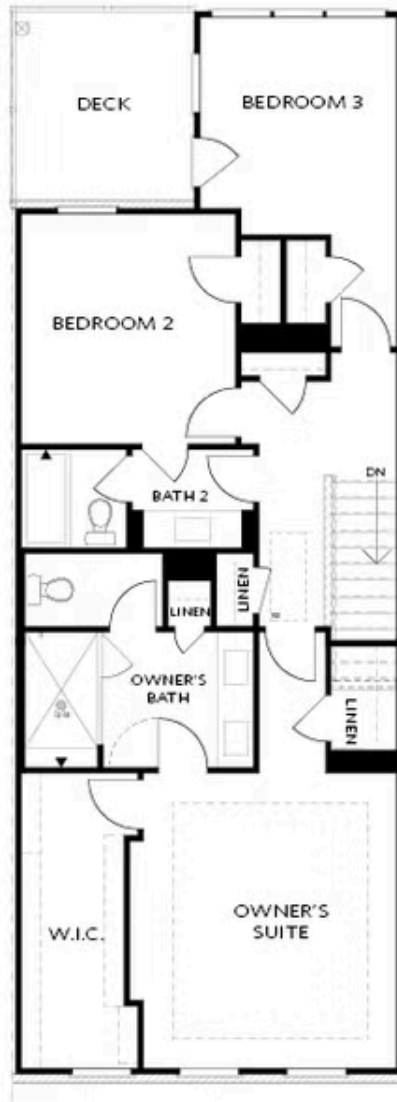

Elevation S2

Want to Know More
About This Home?

CONTACT OUR COMMUNITY SALES MANAGER
Call Us @ 770.521.2151