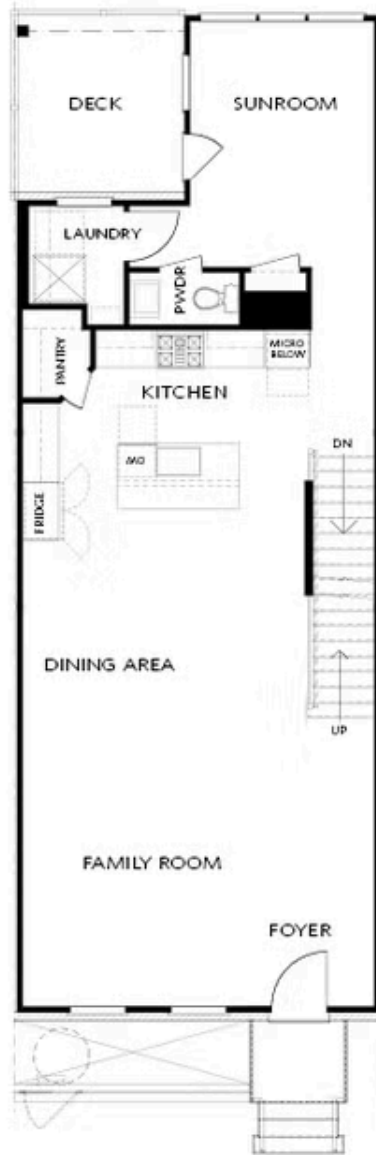

Elevation S2

Want to Know More
About This Home?

CONTACT OUR COMMUNITY SALES MANAGER
Call Us @ 770.521.2151