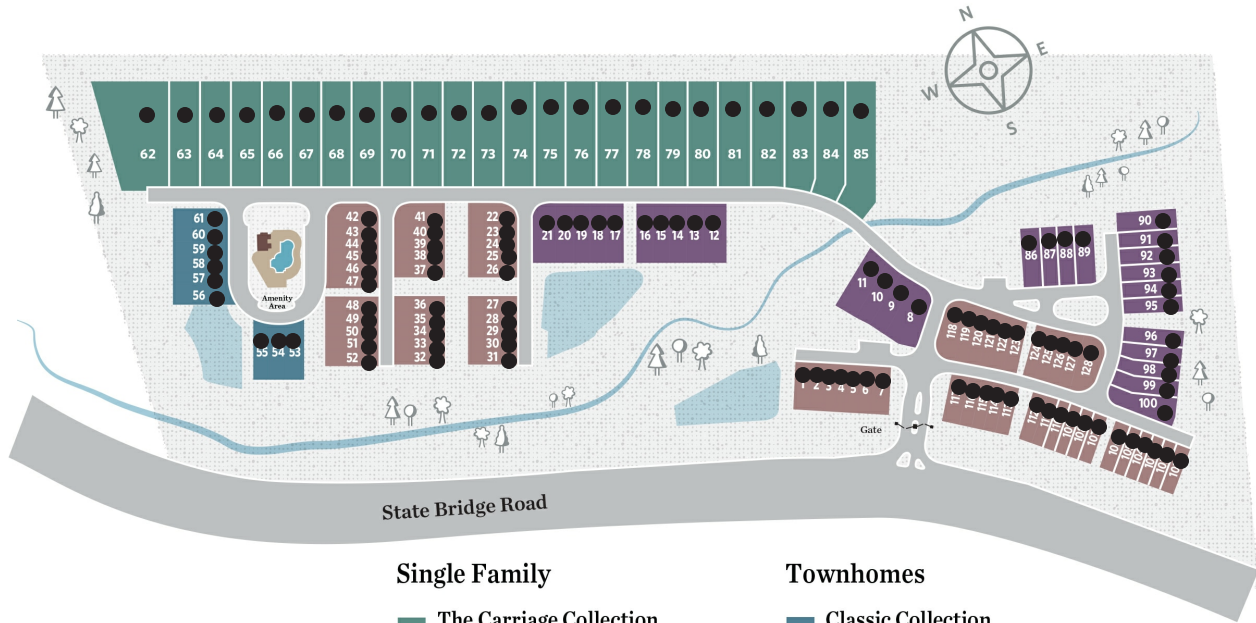

WARD'S CROSSING

Single Family

- The Carriage Collection**
Front Entry Design
- Decorated Model**
- Private Residence**

Townhomes

- Classic Collection**
Two Story, Front Entry Design - Basement
- Brownstone Collection**
Three Story, Rear Entry Design
- Classic Collection**
Two Story, Front Entry Design