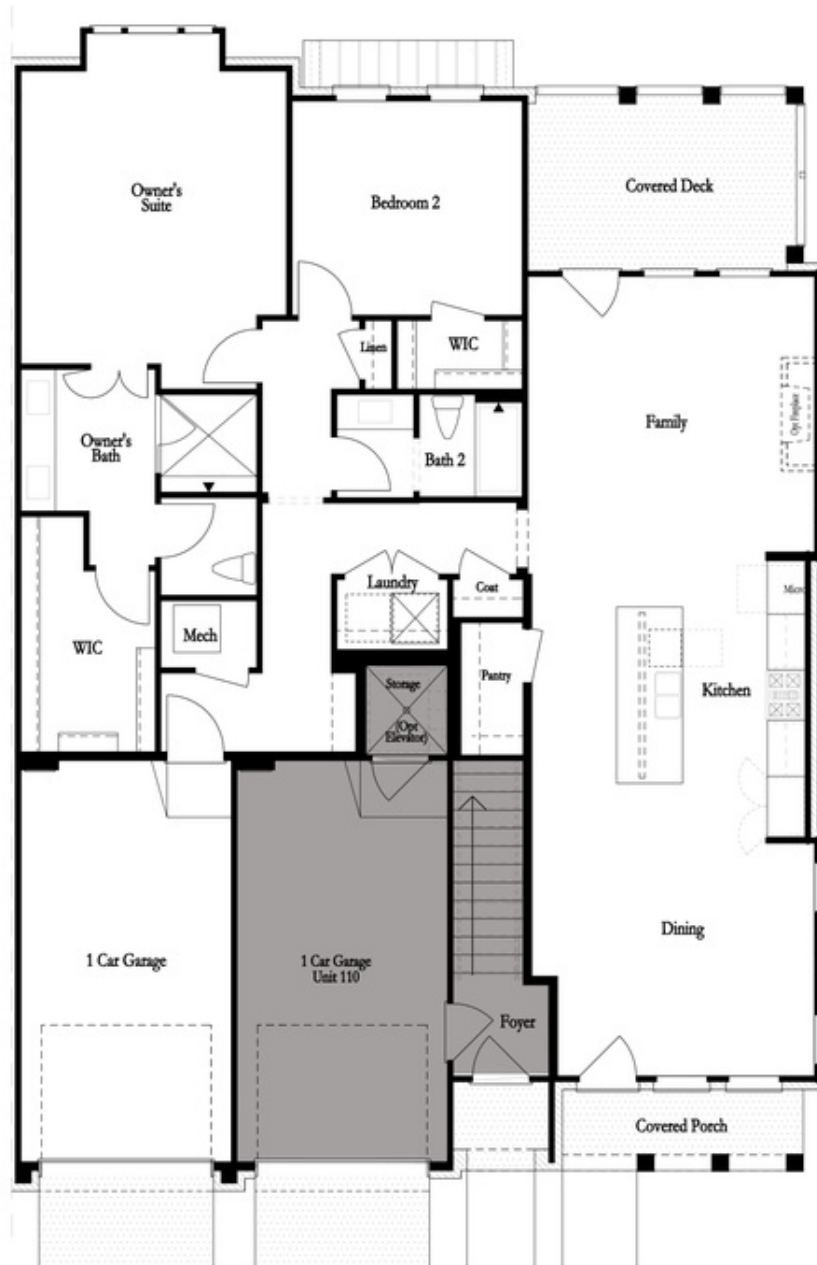

Want to Know More
About This Home?

CONTACT OUR COMMUNITY SALES MANAGER
Call Us @ 470.514.6999