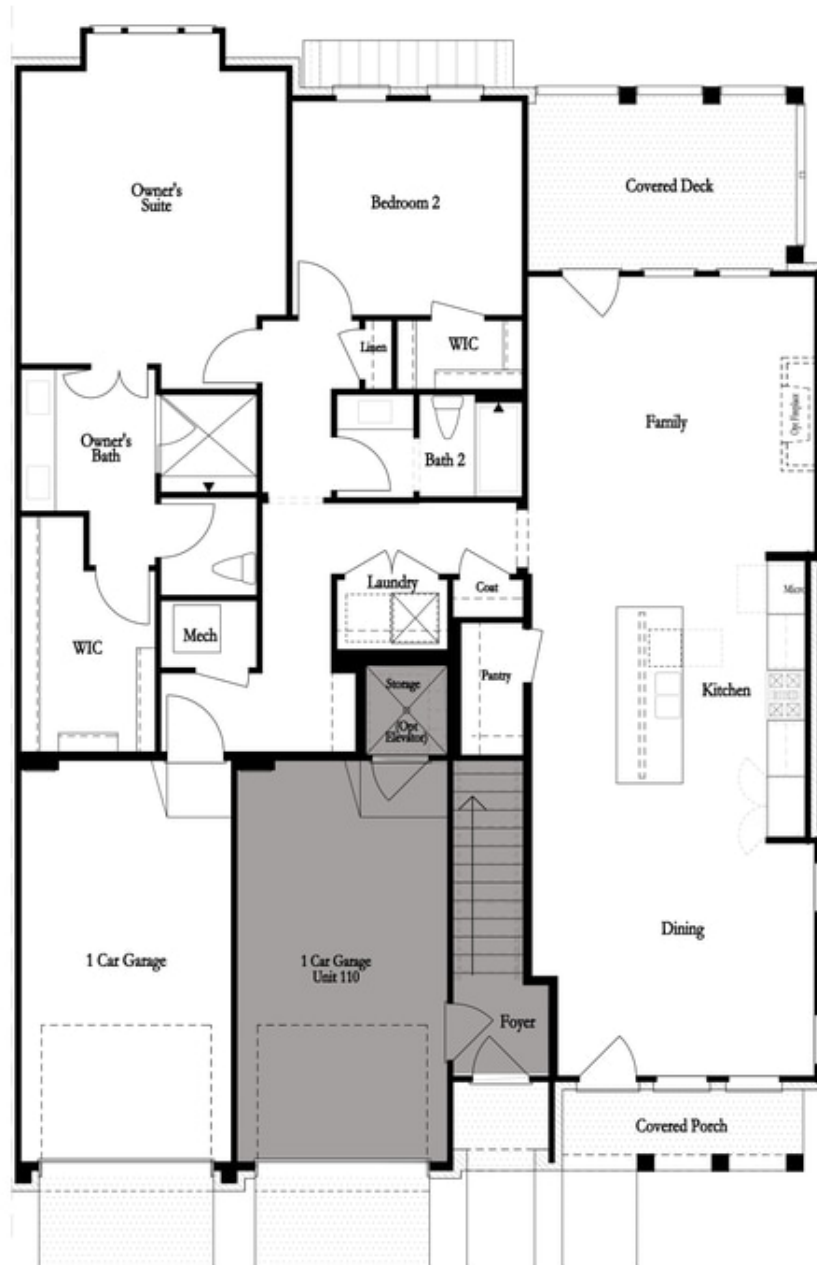

**Want to Know More
About This Home?**

CONTACT OUR COMMUNITY SALES MANAGER
Call Us @ 470.514.6999