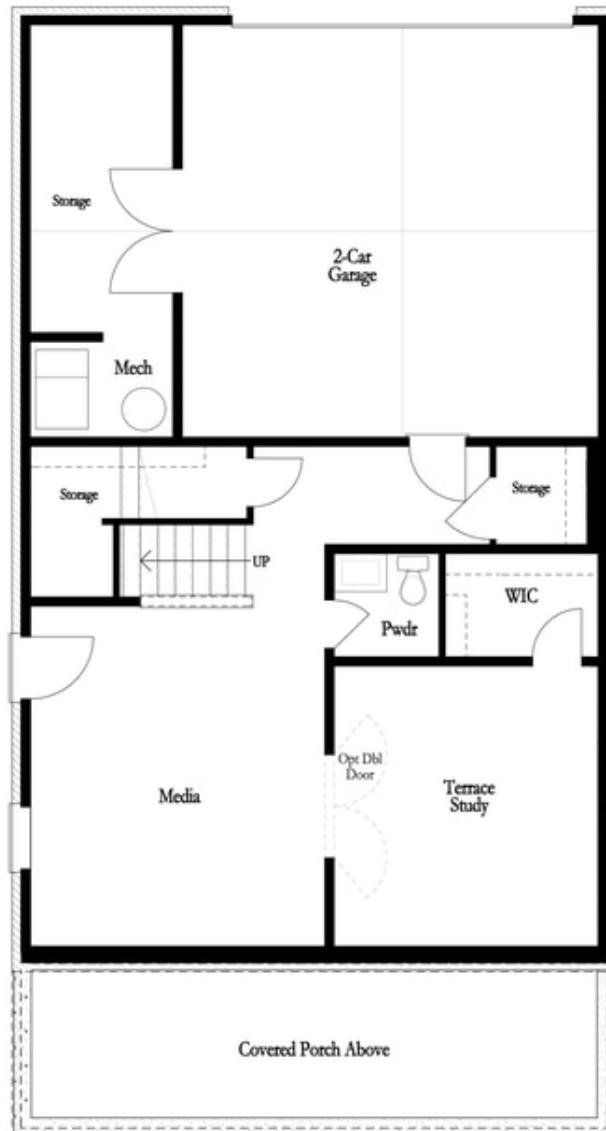

Basement Floor

Want to Know More
About This Home?

CONTACT OUR COMMUNITY SALES MANAGER
Call Us @ 470.514.6999