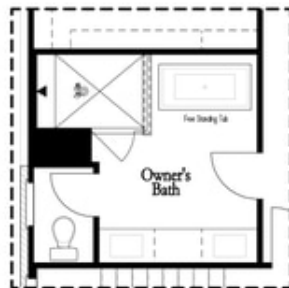

Opt. Freestanding Tub