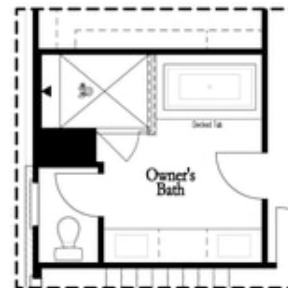

PRICED AT  
**\$855,165**

 3103 Sq Ft

 4 Beds

 3.5 Baths

 2 Car Garage

 3.0 Story

Perfect location in the Community! You can walk to restaurants, shopping and the Chatahoochee River! 10' ceiling throughout the main level. The Kitchen has the most wonderful view, right under your kitchen sink is a triple window looking out to lush trees. Upstairs offer the owners bedroom and bath plus 2 additional bedrooms sharing another bath. Buyers still have time to get creative and personalize this home at our Design Studio. The community is surrounded by beautiful landscape and state of the art amenities w/Swim, fitness, parks, clubhouse, fire pits, pickle ball courts etc. For driving directions you can use 4411 E. Jones Bridge Road, Peachtree Corners, GA 30092. Photos are not of actual home but similar plan.

Options

*Opt. Elevator*

*Opt. Bedroom w/ Full Bath*

Basement Floor Options

*Opt. Slider Door*

*Opt. Linear  
 Fireplace*

*Opt. Fireplace w/  
 36" Direct Vent*

*Opt. Elevator*

*Opt. Open Rail  
 Staircase*

First Floor Options

**Want to Know More  
 About This Home?**

CONTACT OUR COMMUNITY SALES MANAGER  
 Call Us @ 470.514.6999

Options

*Opt. Laundry Sink*

*Opt. Open Rail Staircase*

*Opt. Elevator*

*Opt. Freestanding Tub*

*Opt. Decked Tub*

Second Floor Options

**Want to Know More  
 About This Home?**

CONTACT OUR COMMUNITY SALES MANAGER  
 Call Us @ 470.514.6999