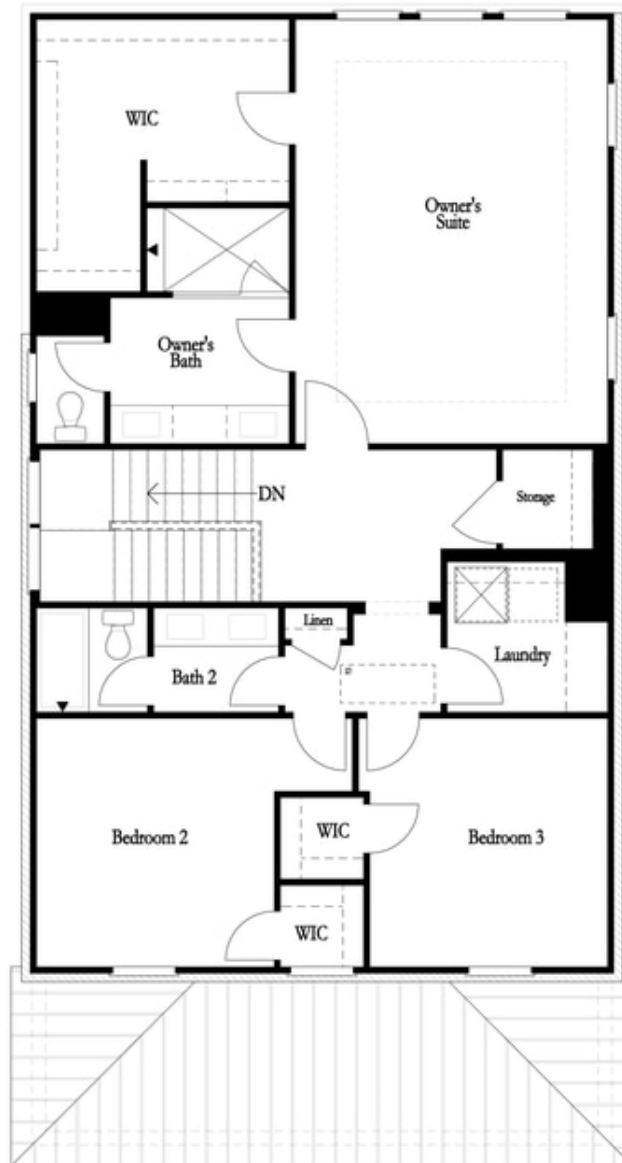

First Floor

Second Floor

**Want to Know More
About This Home?**

CONTACT OUR COMMUNITY SALES MANAGER
Call Us @ 470.514.6999