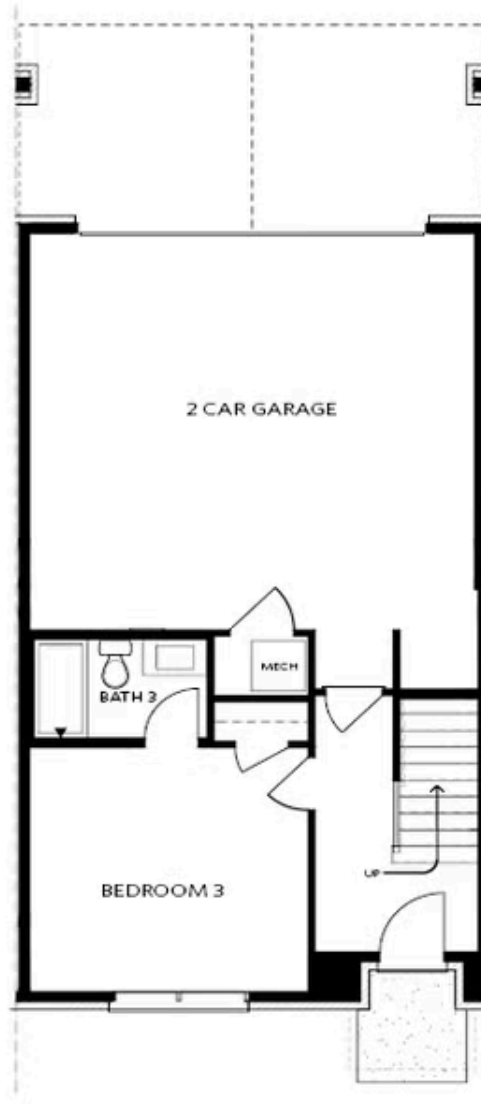

Want to Know More
About This Home?

CONTACT OUR COMMUNITY SALES MANAGER
Call Us @ 470.514.6999