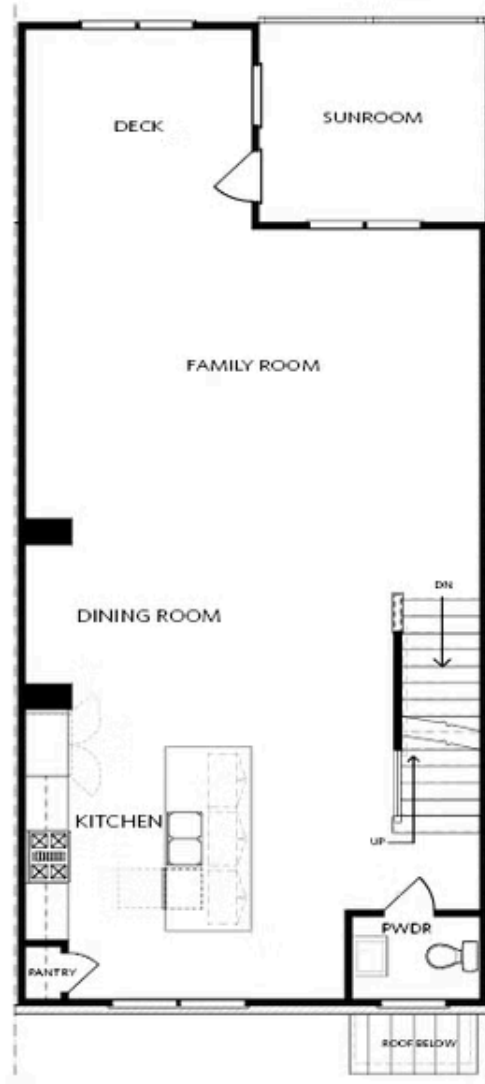

Elevation T2

Want to Know More
About This Home?

CONTACT OUR COMMUNITY SALES MANAGER
Call Us @ 470.514.6999