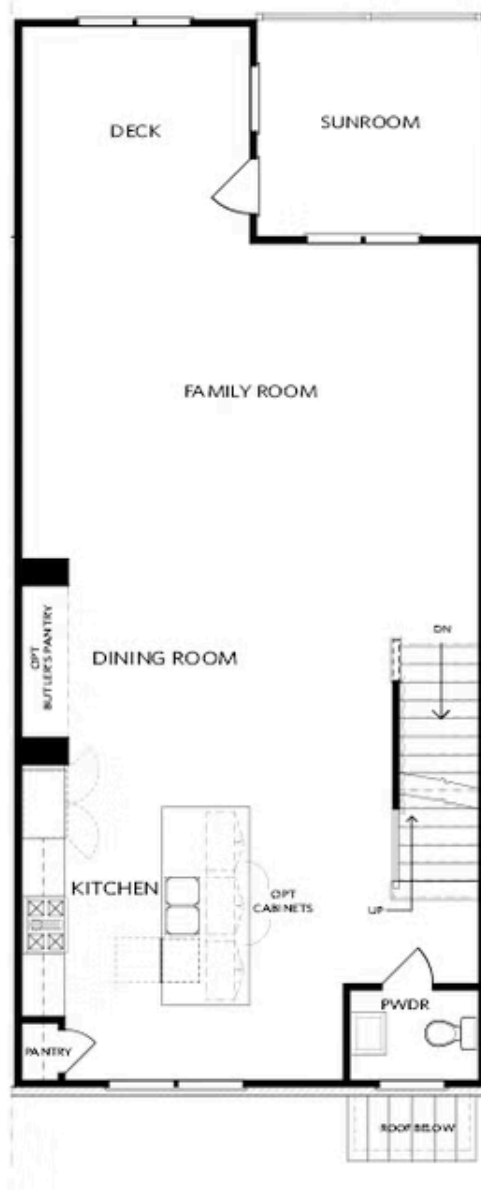

Elevation T2

Want to Know More
About This Home?

CONTACT OUR COMMUNITY SALES MANAGER
Call Us @ 470.514.6999