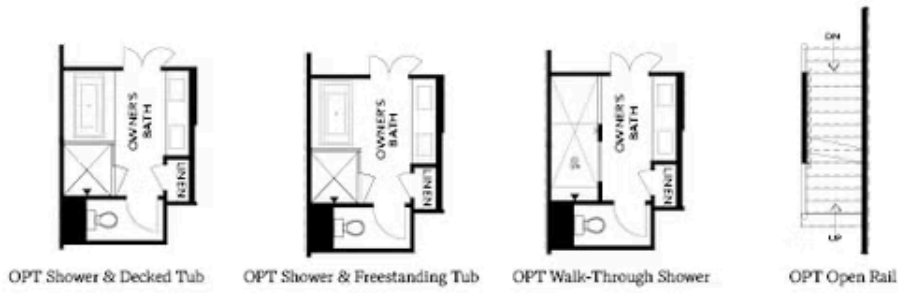

THIRD FLOOR

Want to Know More
About This Home?

CONTACT OUR COMMUNITY SALES MANAGER
Call Us @ 470.514.6999