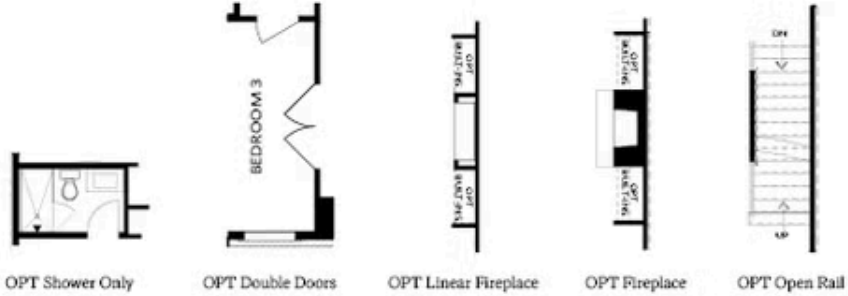

Elevation T2

FIRST FLOOR

SECOND FLOOR