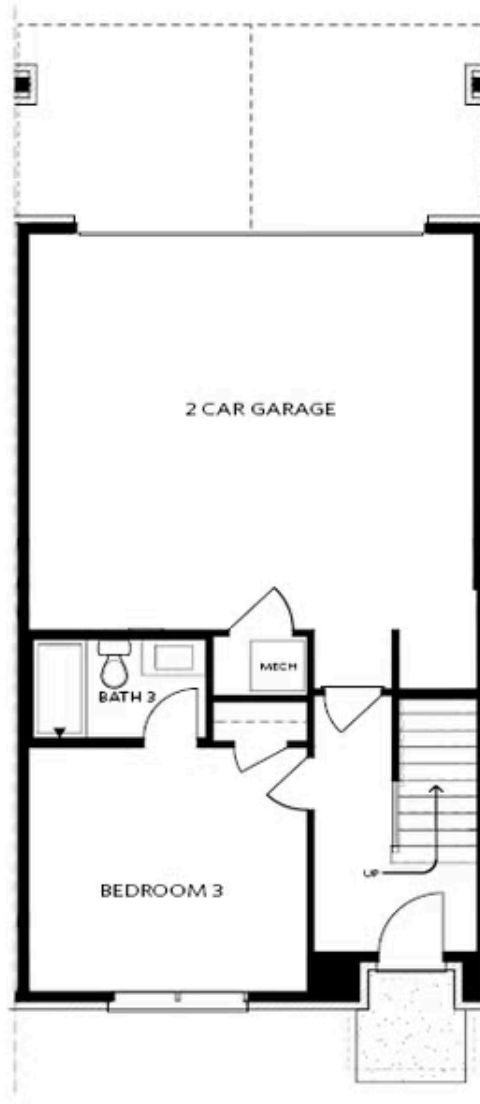

Want to Know More
About This Home?

CONTACT OUR COMMUNITY SALES MANAGER
Call Us @ 470.514.6999