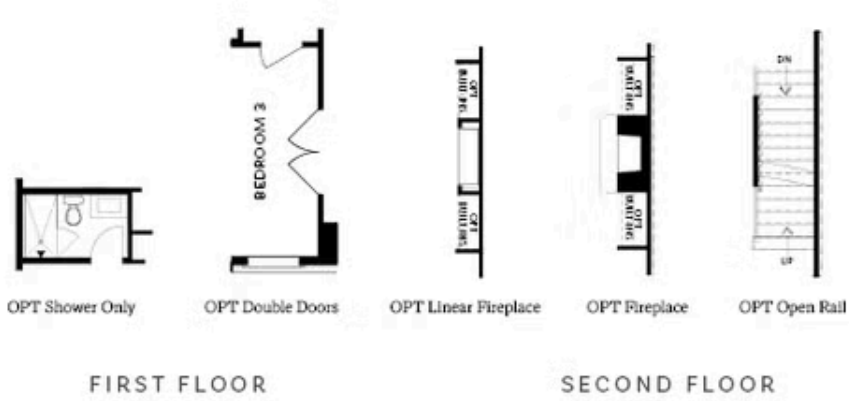

Elevation T2

Want to Know More
About This Home?

CONTACT OUR COMMUNITY SALES MANAGER
Call Us @ 470.514.6999