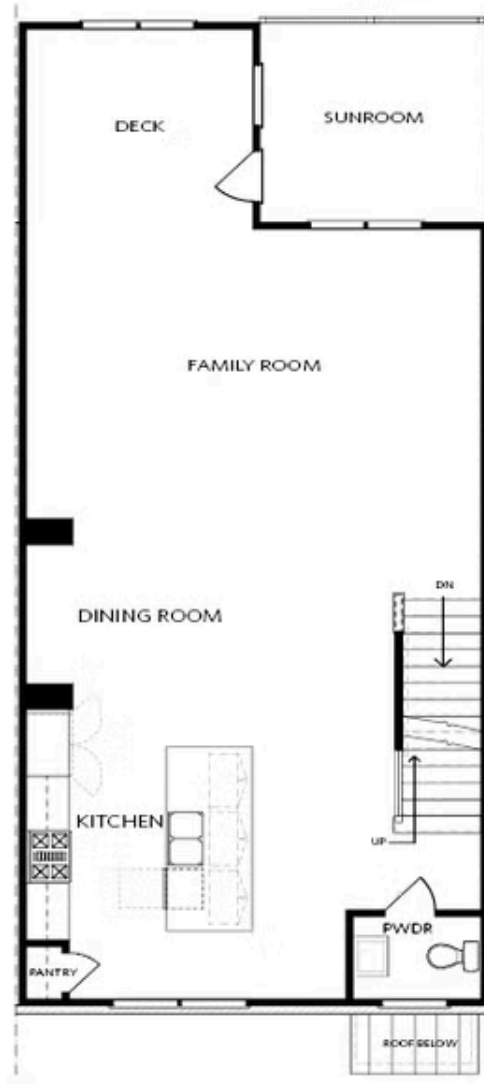

Elevation T2

Want to Know More
About This Home?

CONTACT OUR COMMUNITY SALES MANAGER
Call Us @ 470.514.6999