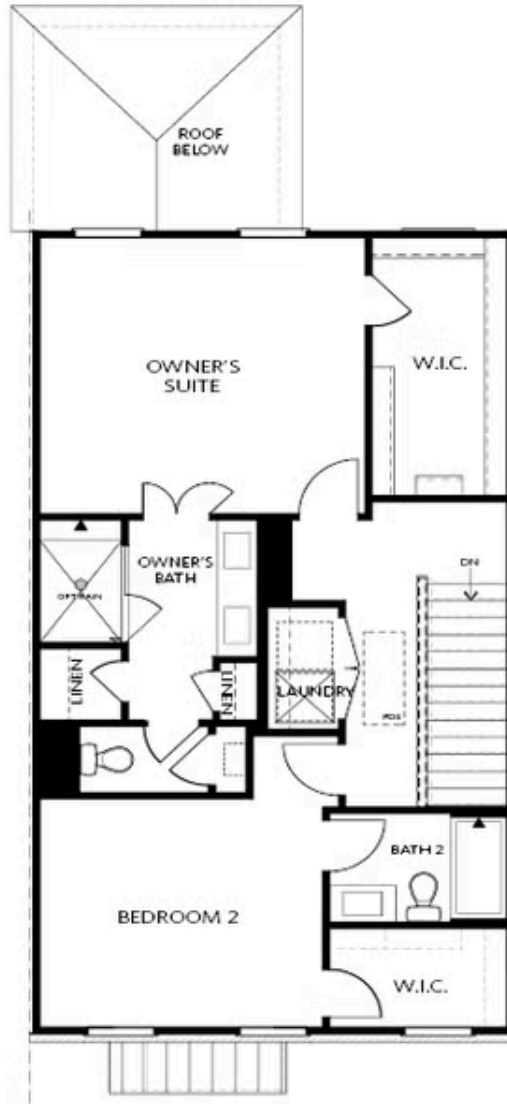

Elevation T2

Want to Know More
About This Home?

CONTACT OUR COMMUNITY SALES MANAGER
Call Us @ 470.514.6999