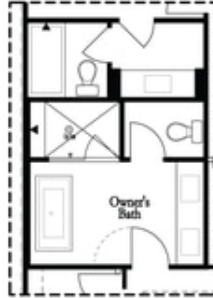

PRICED AT  
**\$624,370**

 2107 Sq Ft

 3 Beds

 2.5 Baths

 2 Car Garage

 3.0 Story

**Benton I S2 Home Design. UNDER CONSTRUCTION. Amazing open plan. Beautiful designer kitchen overlooks dining room & family room. Sunroom opens to a private deck. Media room on the lower level that opens up to a covered patio with an outdoor fireplace. 2 car garage. Owners suite has dual vanity, huge walking shower and oversized walk in closet. Both secondary bedrooms on the top floor have access to a private deck. Will not last long! New Gated Master Planned Community backing up to the Chattahoochee River, 1 mile from The Forum w/shops & restaurants, in the heart of Peachtree Corners. Fabulous amenity package includes clubhouse, park areas, pool, trails down by the River, fitness ctr. & more. On-site office is open by appointment only. For driving directions you can use 4411 E. Jones Bridge Road, Peachtree Corners, GA 30092**

Main Level Options

Terrace Level Options

Want to Know More  
About This Home?

CONTACT OUR COMMUNITY SALES MANAGER  
Call Us @ 470.514.6999

*Opt. Freestanding  
 Tub/Shower Combo*

*Opt. Decked  
 Tub/Shower Combo*