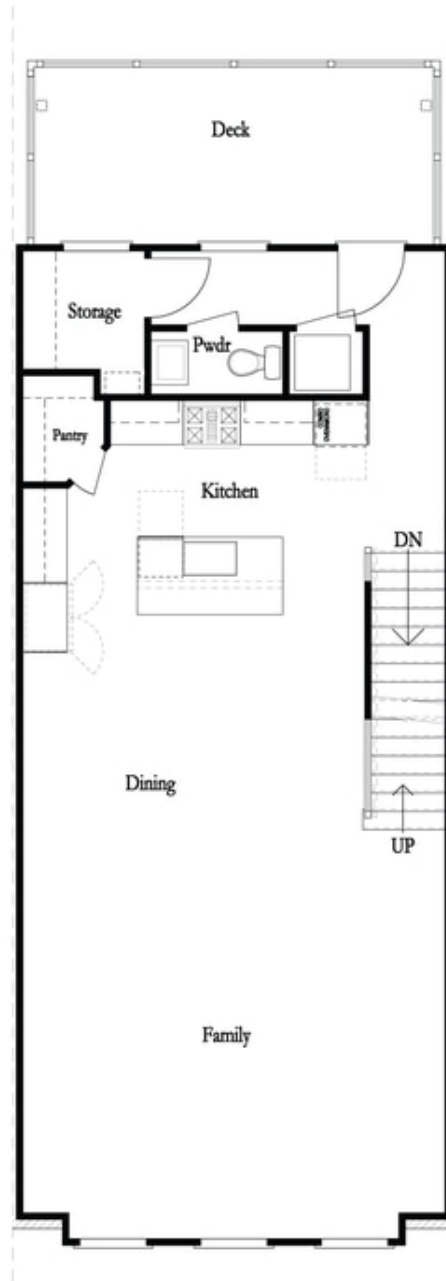

**Want to Know More
About This Home?**

CONTACT OUR COMMUNITY SALES MANAGER
Call Us @ 470.514.6999