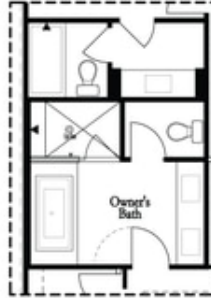

PRICED AT  
**\$624,370**

 2107 Sq Ft

 3 Beds

 2.5 Baths

 2 Car Garage

 3.0 Story

**Benton I S2 Home Design. UNDER CONSTRUCTION. Amazing open plan. Beautiful designer kitchen overlooks dining room & family room. Sunroom opens to a private deck. Media room on the lower level that opens up to a covered patio with an outdoor fireplace. 2 car garage. Owners suite has dual vanity, huge walking shower and oversized walk in closet. Both secondary bedrooms on the top floor have access to a private deck. Will not last long! New Gated Master Planned Community backing up to the Chattahoochee River, 1 mile from The Forum w/shops & restaurants, in the heart of Peachtree Corners. Fabulous amenity package includes clubhouse, park areas, pool, trails down by the River, fitness ctr. & more. On-site office is open by appointment only. For driving directions you can use 4411 E. Jones Bridge Road, Peachtree Corners, GA 30092**

Main Level Options

Terrace Level Options

Want to Know More  
About This Home?

CONTACT OUR COMMUNITY SALES MANAGER  
Call Us @ 470.514.6999

*Opt. Freestanding  
 Tub/Shower Combo*

*Opt. Decked  
 Tub/Shower Combo*

*Opt. Walk-Through Shower*

*Opt. Bedroom 3  
 \*Only Available with Sunroom option  
 \*Laundry Moved to Main Level w/ this Opt.*

Upper Level Options

**Want to Know More  
 About This Home?**

CONTACT OUR COMMUNITY SALES MANAGER  
 Call Us @ 470.514.6999