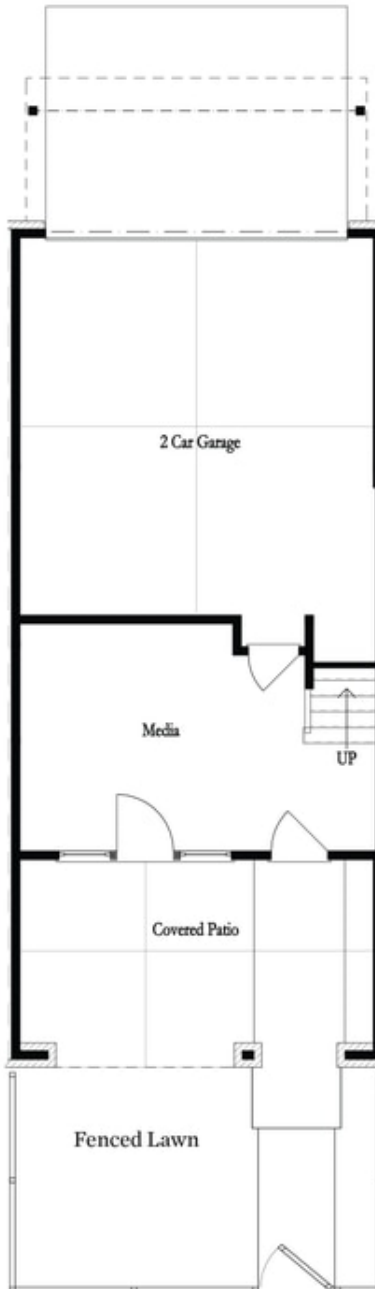

**Want to Know More
About This Home?**

CONTACT OUR COMMUNITY SALES MANAGER
Call Us @ 470.514.6999