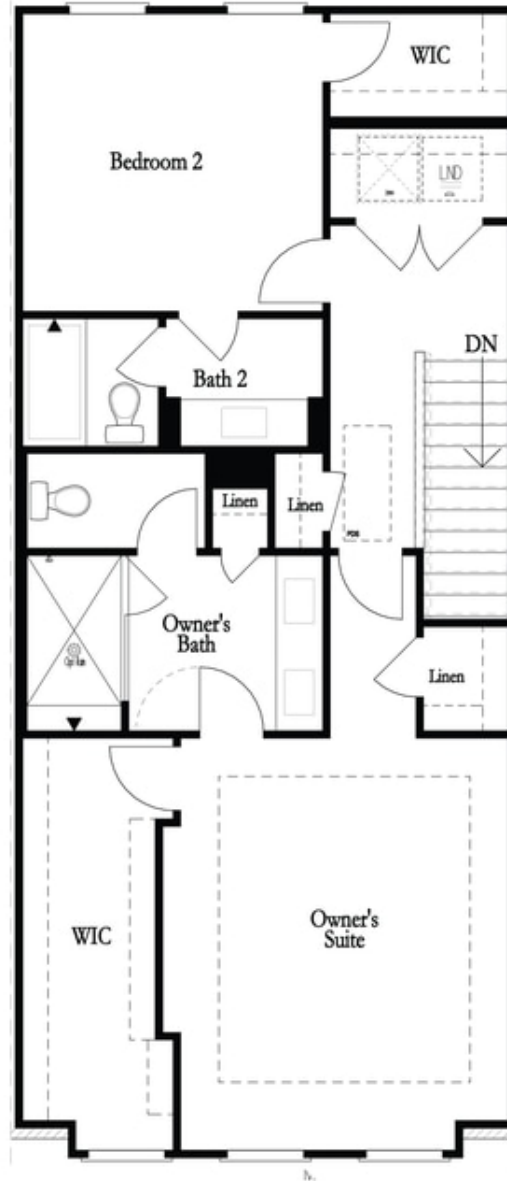

**Want to Know More
About This Home?**

CONTACT OUR COMMUNITY SALES MANAGER
Call Us @ 470.514.6999