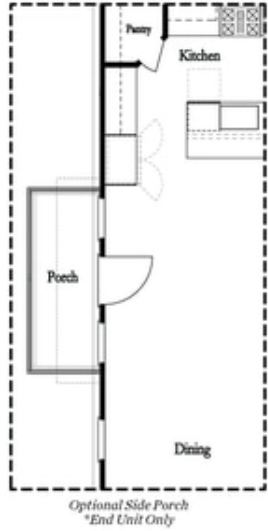

Main Level Options

Terrace Level Options

Want to Know More
About This Home?

CONTACT OUR COMMUNITY SALES MANAGER
Call Us @ 470.514.6999