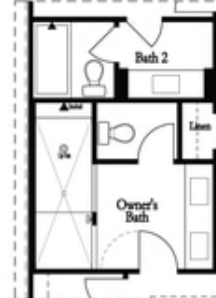

PRICED AT  
**\$624,370**

 2107 Sq Ft

 3 Beds

 2.5 Baths

 2 Car Garage

 3.0 Story

**Benton I S2 Home Design. UNDER CONSTRUCTION. Amazing open plan. Beautiful designer kitchen overlooks dining room & family room. Sunroom opens to a private deck. Media room on the lower level that opens up to a covered patio with an outdoor fireplace. 2 car garage. Owners suite has dual vanity, huge walking shower and oversized walk in closet. Both secondary bedrooms on the top floor have access to a private deck. Will not last long! New Gated Master Planned Community backing up to the Chattahoochee River, 1 mile from The Forum w/shops & restaurants, in the heart of Peachtree Corners. Fabulous amenity package includes clubhouse, park areas, pool, trails down by the River, fitness ctr. & more. On-site office is open by appointment only. For driving directions you can use 4411 E. Jones Bridge Road, Peachtree Corners, GA 30092**

Main Level Options

Terrace Level Options

Want to Know More  
About This Home?

CONTACT OUR COMMUNITY SALES MANAGER  
Call Us @ 470.514.6999

*Opt. Freestanding  
 Tub/Shower Combo*

*Opt. Decked  
 Tub/Shower Combo*

*Opt. Walk-Through Shower*

*Opt. Bedroom 3  
 \*Only Available with Sunroom option  
 \*Laundry Moved to Main Level w/ this Opt.*

Upper Level Options

**Want to Know More  
 About This Home?**

CONTACT OUR COMMUNITY SALES MANAGER  
 Call Us @ 470.514.6999