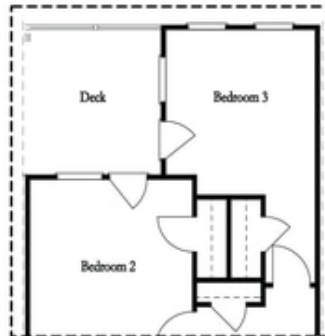

*Opt. Bedroom 3
*Only Available with Sunroom option
Laundry Moved to Main Level w/ this Opt.

Upper Level Options

**Want to Know More
About This Home?**

CONTACT OUR COMMUNITY SALES MANAGER
Call Us @ 470.514.6999