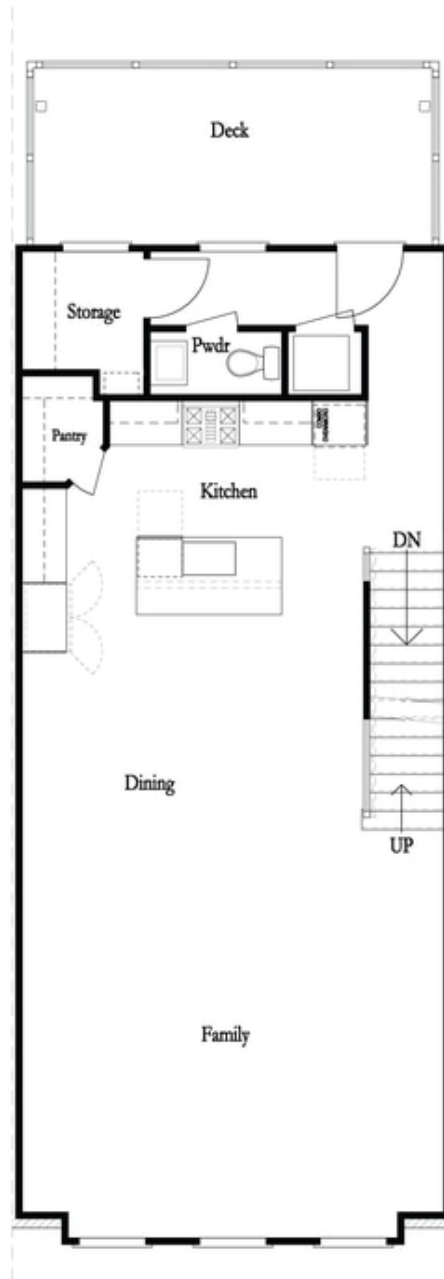

**Want to Know More
About This Home?**

CONTACT OUR NEW HOME NAVIGATOR

NONE

Call Us @ (470) 514-6999