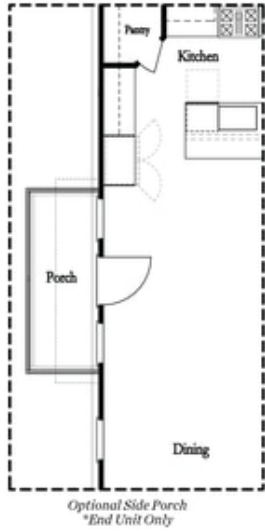

PRICED AT
\$676,535

 2201 Sq Ft

 3 Beds

 2.5 Baths

 2 Car Garage

 3.0 Story

LAST OPPORTUNITIES OF PHASE 1 to overlook the main lawn in the rear of our Waterside community! You will have easy access to our full-sized pool, 2-story clubhouse with full gym, and Amenity Area. Explore the gorgeous Benton I floorplan that has many upgrades throughout! You will find beautiful designer finishes in the gourmet kitchen with stunning Cambria countertops, stainless appliances, tile backsplash and large island for casual dining! From the kitchen, you have a perfect view of dining and family room, and windows that overlook the large Community Green. Oversized 8ft windows and tall 10ft ceilings on the main level! Around the corner from the kitchen is a sunroom that could double as a home office space with access to the deck. Head downstairs to the terrace level where you find a large room that you could use for whatever suits your lifestyle - media/office/game/exercise room. From the terrace level, step outside to the covered patio with fenced in private front yard, maintained by HOA. The upper level hosts your spacious owners suite with large walk in closet. The owners bath has a dual vanity and large tiled shower. 2 secondary bedrooms with a shared bath are located down ...

Main Level Options

Terrace Level Options

Want to Know More
About This Home?

CONTACT OUR NEW HOME NAVIGATOR

NONE

Call Us @ (470) 514-6999

*Opt. Freestanding
Tub/Shower Combo*

*Opt. Decked
Tub/Shower Combo*