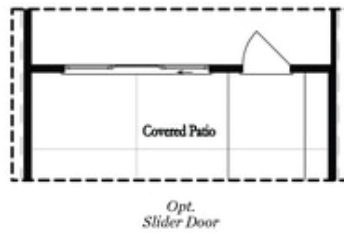

Main Level Options

Terrace Level Options

Want to Know More
About This Home?

CONTACT OUR NEW HOME NAVIGATOR

NONE

Call Us @ (470) 514-6999