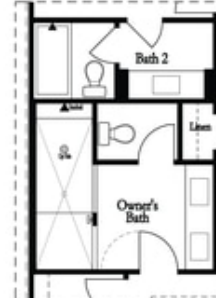

PRICED AT
\$676,535

 2201 Sq Ft

 3 Beds

 2.5 Baths

 2 Car Garage

 3.0 Story

LAST OPPORTUNITIES OF PHASE 1 to overlook the main lawn in the rear of our Waterside community! You will have easy access to our full-sized pool, 2-story clubhouse with full gym, and Amenity Area. Explore the gorgeous Benton I floorplan that has many upgrades throughout! You will find beautiful designer finishes in the gourmet kitchen with stunning Cambria countertops, stainless appliances, tile backsplash and large island for casual dining! From the kitchen, you have a perfect view of dining and family room, and windows that overlook the large Community Green. Oversized 8ft windows and tall 10ft ceilings on the main level! Around the corner from the kitchen is a sunroom that could double as a home office space with access to the deck. Head downstairs to the terrace level where you find a large room that you could use for whatever suits your lifestyle - media/office/game/exercise room. From the terrace level, step outside to the covered patio with fenced in private front yard, maintained by HOA. The upper level hosts your spacious owners suite with large walk in closet. The owners bath has a dual vanity and large tiled shower. 2 secondary bedrooms with a shared bath are located down ...

Main Level Options

Terrace Level Options

Want to Know More
About This Home?

CONTACT OUR NEW HOME NAVIGATOR

NONE

Call Us @ (470) 514-6999

*Opt. Freestanding
Tub/Shower Combo*

*Opt. Decked
Tub/Shower Combo*

Opt. Walk-Through Shower

*Opt. Bedroom 3
*Only Available with Sunroom option
Laundry Moved to Main Level w/ this Opt.

Upper Level Options

**Want to Know More
About This Home?**

CONTACT OUR NEW HOME NAVIGATOR