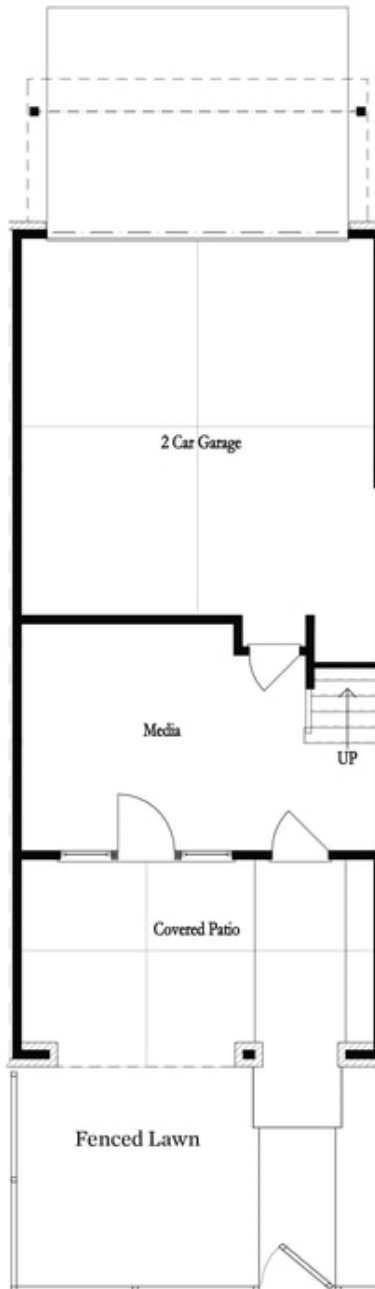

**Want to Know More
About This Home?**

CONTACT OUR NEW HOME NAVIGATOR

NONE

Call Us @ (470) 514-6999