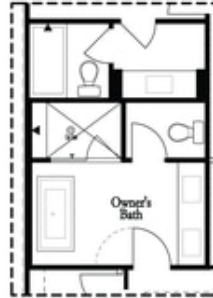

PRICED AT
\$676,535

 2201 Sq Ft

 3 Beds

 2.5 Baths

 2 Car Garage

 3.0 Story

LAST OPPORTUNITIES OF PHASE 1 to overlook the main lawn in the rear of our Waterside community! You will have easy access to our full-sized pool, 2-story clubhouse with full gym, and Amenity Area. Explore the gorgeous Benton I floorplan that has many upgrades throughout! You will find beautiful designer finishes in the gourmet kitchen with stunning Cambria countertops, stainless appliances, tile backsplash and large island for casual dining! From the kitchen, you have a perfect view of dining and family room, and windows that overlook the large Community Green. Oversized 8ft windows and tall 10ft ceilings on the main level! Around the corner from the kitchen is a sunroom that could double as a home office space with access to the deck. Head downstairs to the terrace level where you find a large room that you could use for whatever suits your lifestyle - media/office/game/exercise room. From the terrace level, step outside to the covered patio with fenced in private front yard, maintained by HOA. The upper level hosts your spacious owners suite with large walk in closet. The owners bath has a dual vanity and large tiled shower. 2 secondary bedrooms with a shared bath are located down ...

Main Level Options

Terrace Level Options

Want to Know More
About This Home?

CONTACT OUR NEW HOME NAVIGATOR

NONE

Call Us @ (470) 514-6999

*Opt. Freestanding
Tub/Shower Combo*

*Opt. Decked
Tub/Shower Combo*

Opt. Walk-Through Shower

*Opt. Bedroom 3
*Only Available with Sunroom option
Laundry Moved to Main Level w/ this Opt.

Upper Level Options

**Want to Know More
About This Home?**

CONTACT OUR NEW HOME NAVIGATOR