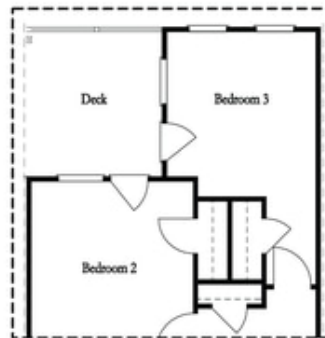

PRICED AT
\$676,535

 2201 Sq Ft

 3 Beds

 2.5 Baths

 2 Car Garage

 3.0 Story

LAST OPPORTUNITIES OF PHASE 1 to overlook the main lawn in the rear of our Waterside community! You will have easy access to our full-sized pool, 2-story clubhouse with full gym, and Amenity Area. Explore the gorgeous Benton I floorplan that has many upgrades throughout! You will find beautiful designer finishes in the gourmet kitchen with stunning Cambria countertops, stainless appliances, tile backsplash and large island for casual dining! From the kitchen, you have a perfect view of dining and family room, and windows that overlook the large Community Green. Oversized 8ft windows and tall 10ft ceilings on the main level! Around the corner from the kitchen is a sunroom that could double as a home office space with access to the deck. Head downstairs to the terrace level where you find a large room that you could use for whatever suits your lifestyle - media/office/game/exercise room. From the terrace level, step outside to the covered patio with fenced in private front yard, maintained by HOA. The upper level hosts your spacious owners suite with large walk in closet. The owners bath has a dual vanity and large tiled shower. 2 secondary bedrooms with a shared bath are located down ...

Main Level Options

Terrace Level Options

Want to Know More
About This Home?

CONTACT OUR NEW HOME NAVIGATOR

NONE

Call Us @ (470) 514-6999

*Opt. Freestanding
Tub/Shower Combo*

*Opt. Decked
Tub/Shower Combo*

Opt. Walk-Through Shower

*Opt. Bedroom 3
*Only Available with Sunroom option
Laundry Moved to Main Level w/ this Opt.

Upper Level Options

**Want to Know More
About This Home?**

CONTACT OUR NEW HOME NAVIGATOR