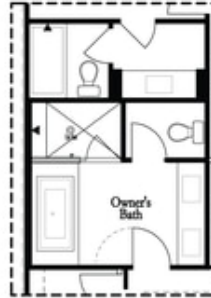

PRICED AT
\$676,535

 2201 Sq Ft

 3 Beds

 2.5 Baths

 2 Car Garage

 3.0 Story

LAST OPPORTUNITIES OF PHASE 1 to overlook the main lawn in the rear of our Waterside community! You will have easy access to our full-sized pool, 2-story clubhouse with full gym, and Amenity Area. Explore the gorgeous Benton I floorplan that has many upgrades throughout! You will find beautiful designer finishes in the gourmet kitchen with stunning Cambria countertops, stainless appliances, tile backsplash and large island for casual dining! From the kitchen, you have a perfect view of dining and family room, and windows that overlook the large Community Green. Oversized 8ft windows and tall 10ft ceilings on the main level! Around the corner from the kitchen is a sunroom that could double as a home office space with access to the deck. Head downstairs to the terrace level where you find a large room that you could use for whatever suits your lifestyle - media/office/game/exercise room. From the terrace level, step outside to the covered patio with fenced in private front yard, maintained by HOA. The upper level hosts your spacious owners suite with large walk in closet. The owners bath has a dual vanity and large tiled shower. 2 secondary bedrooms with a shared bath are located down ...

Main Level Options

Terrace Level Options

Want to Know More
About This Home?

CONTACT OUR NEW HOME NAVIGATOR

NONE

Call Us @ (470) 514-6999

*Opt. Freestanding
Tub/Shower Combo*

*Opt. Decked
Tub/Shower Combo*

Opt. Walk-Through Shower

*Opt. Bedroom 3
*Only Available with Sunroom option
Laundry Moved to Main Level w/ this Opt.

Upper Level Options

**Want to Know More
About This Home?**

CONTACT OUR NEW HOME NAVIGATOR