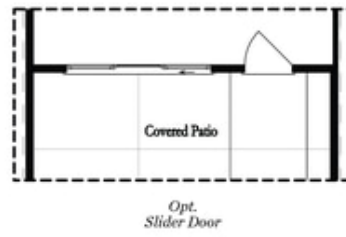

Main Level Options

Terrace Level Options

Want to Know More
About This Home?

CONTACT OUR NEW HOME NAVIGATOR

NONE

Call Us @ (470) 514-6999