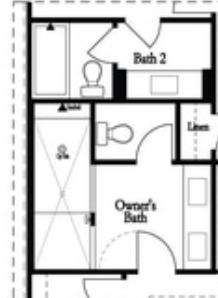

PRICED AT
\$732,410

 **2201 Sq Ft**

 **3 Beds**

 **2.5 Baths**

 **2 Car Garage**

 **3.0 Story**

Elevate your life in 2023 with a new home by The Providence Group! \$5,000 towards closing cost when financing with one of Seller's preferred lenders. Welcome to Waterside a New Gated Master planned community nestled on the Chattahoochee River! End Unit!! Amazing Benton I floorplan that has spectacular upgrades throughout. Find beautiful designer finishes in the gourmet kitchen with stunning Cambria countertops, stainless appliances, tile backsplash, pull-out trash can, and large island for casual dining! From the kitchen, you have a open view of dining and family room. Around the corner from the kitchen is a sunroom that could a perfect home office space. This room also gives you access to a private deck. Head downstairs to the terrace level where you find a Media room that you could use for whatever suits your lifestyle. Lovely covered patio with outdoor fireplace that overlooks gorgeous open green space!! The upper level hosts your spacious owners suite with large walk in closet. The owners bath has a dual vanity and Mega walk through shower. Two roomy secondary bedrooms with a shared bath and private deck. Two car garage on the back with alley access. This wonderful new community is 1 mile from ...

Main Level Options

Terrace Level Options

Want to Know More
About This Home?

CONTACT OUR NEW HOME NAVIGATOR

NONE

Call Us @ (470) 514-6999

*Opt. Freestanding
 Tub/Shower Combo*

*Opt. Decked
 Tub/Shower Combo*

Opt. Walk-Through Shower

*Opt. Bedroom 3
 *Only Available with Sunroom option
 Laundry Moved to Main Level w/ this Opt.

Upper Level Options

**Want to Know More
 About This Home?**

CONTACT OUR NEW HOME NAVIGATOR