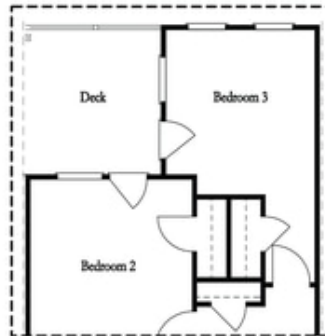

PRICED AT
\$732,410

 **2201 Sq Ft**

 **3 Beds**

 **2.5 Baths**

 **2 Car Garage**

 **3.0 Story**

Elevate your life in 2023 with a new home by The Providence Group! \$5,000 towards closing cost when financing with one of Seller's preferred lenders. Welcome to Waterside a New Gated Master planned community nestled on the Chattahoochee River! End Unit!! Amazing Benton I floorplan that has spectacular upgrades throughout. Find beautiful designer finishes in the gourmet kitchen with stunning Cambria countertops, stainless appliances, tile backsplash, pull-out trash can, and large island for casual dining! From the kitchen, you have a open view of dining and family room. Around the corner from the kitchen is a sunroom that could a perfect home office space. This room also gives you access to a private deck. Head downstairs to the terrace level where you find a Media room that you could use for whatever suits your lifestyle. Lovely covered patio with outdoor fireplace that overlooks gorgeous open green space!! The upper level hosts your spacious owners suite with large walk in closet. The owners bath has a dual vanity and Mega walk through shower. Two roomy secondary bedrooms with a shared bath and private deck. Two car garage on the back with alley access. This wonderful new community is 1 mile from ...

Main Level Options

Terrace Level Options

Want to Know More
About This Home?

CONTACT OUR NEW HOME NAVIGATOR

NONE

Call Us @ (470) 514-6999

*Opt. Freestanding
 Tub/Shower Combo*

*Opt. Decked
 Tub/Shower Combo*

Opt. Walk-Through Shower

*Opt. Bedroom 3
 *Only Available with Sunroom option
 Laundry Moved to Main Level w/ this Opt.

Upper Level Options

**Want to Know More
 About This Home?**

CONTACT OUR NEW HOME NAVIGATOR