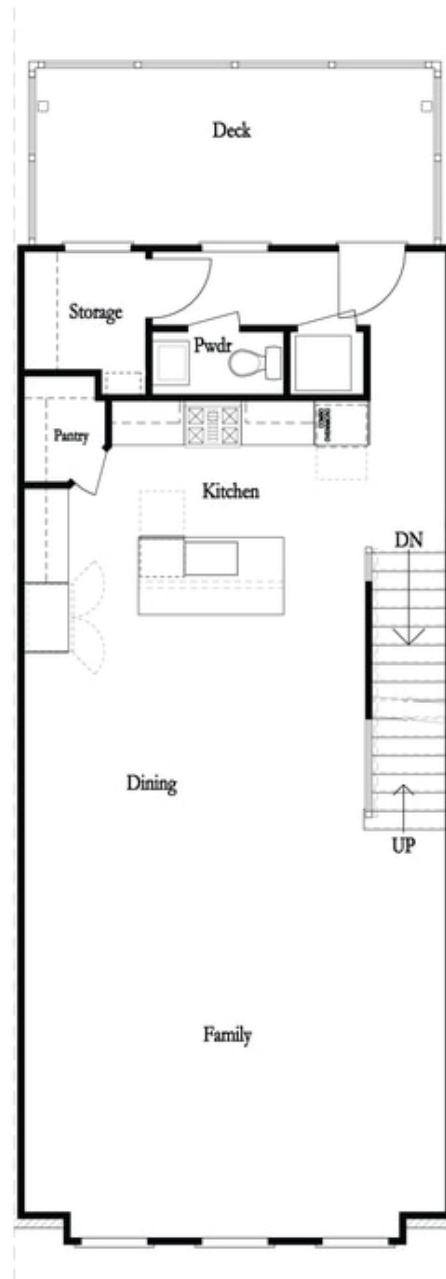

**Want to Know More
About This Home?**

CONTACT OUR NEW HOME NAVIGATOR

NONE

Call Us @ (470) 514-6999