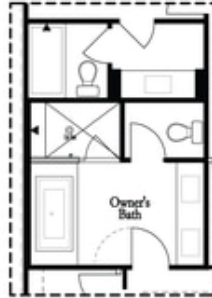

PRICED AT
\$732,410

 **2201 Sq Ft**

 **3 Beds**

 **2.5 Baths**

 **2 Car Garage**

 **3.0 Story**

Elevate your life in 2023 with a new home by The Providence Group! \$5,000 towards closing cost when financing with one of Seller's preferred lenders. Welcome to Waterside a New Gated Master planned community nestled on the Chattahoochee River! End Unit!! Amazing Benton I floorplan that has spectacular upgrades throughout. Find beautiful designer finishes in the gourmet kitchen with stunning Cambria countertops, stainless appliances, tile backsplash, pull-out trash can, and large island for casual dining! From the kitchen, you have a open view of dining and family room. Around the corner from the kitchen is a sunroom that could a perfect home office space. This room also gives you access to a private deck. Head downstairs to the terrace level where you find a Media room that you could use for whatever suits your lifestyle. Lovely covered patio with outdoor fireplace that overlooks gorgeous open green space!! The upper level hosts your spacious owners suite with large walk in closet. The owners bath has a dual vanity and Mega walk through shower. Two roomy secondary bedrooms with a shared bath and private deck. Two car garage on the back with alley access. This wonderful new community is 1 mile from ...

Main Level Options

Terrace Level Options

Want to Know More
About This Home?

CONTACT OUR NEW HOME NAVIGATOR

NONE

Call Us @ (470) 514-6999

*Opt. Freestanding
 Tub/Shower Combo*

*Opt. Decked
 Tub/Shower Combo*

Opt. Walk-Through Shower

*Opt. Bedroom 3
 *Only Available with Sunroom option
 Laundry Moved to Main Level w/ this Opt.

Upper Level Options

**Want to Know More
 About This Home?**

CONTACT OUR NEW HOME NAVIGATOR