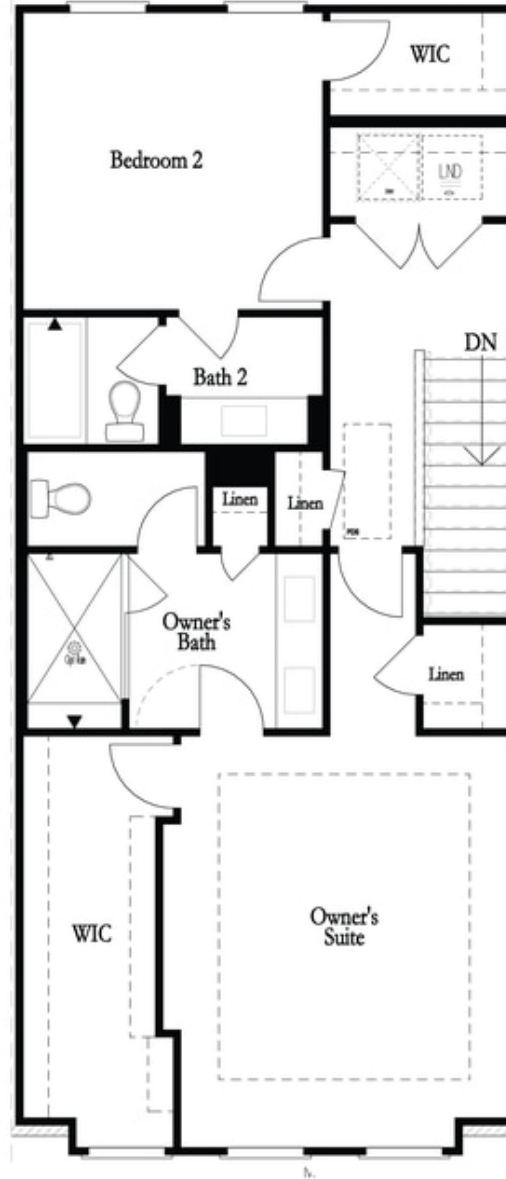

**Want to Know More
About This Home?**

CONTACT OUR NEW HOME NAVIGATOR

NONE

Call Us @ (470) 514-6999