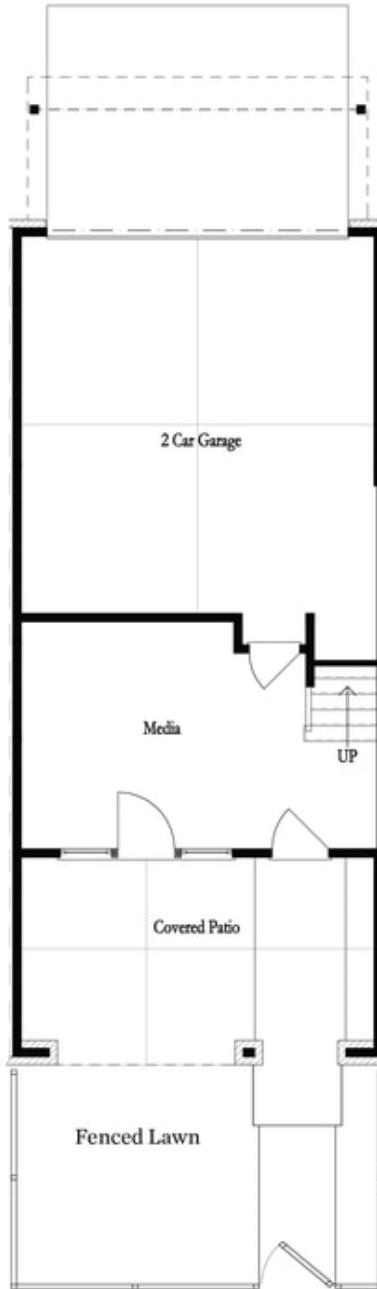

Want to Know More
About This Home?

CONTACT OUR NEW HOME NAVIGATOR

NONE

Call Us @ (470) 514-6999