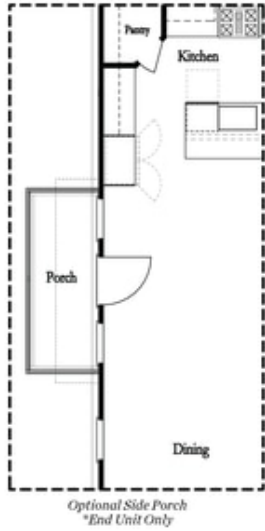

PRICED AT
\$732,410

 **2201 Sq Ft**

 **3 Beds**

 **2.5 Baths**

 **2 Car Garage**

 **3.0 Story**

Elevate your life in 2023 with a new home by The Providence Group! \$5,000 towards closing cost when financing with one of Seller's preferred lenders. Welcome to Waterside a New Gated Master planned community nestled on the Chattahoochee River! End Unit!! Amazing Benton I floorplan that has spectacular upgrades throughout. Find beautiful designer finishes in the gourmet kitchen with stunning Cambria countertops, stainless appliances, tile backsplash, pull-out trash can, and large island for casual dining! From the kitchen, you have a open view of dining and family room. Around the corner from the kitchen is a sunroom that could a perfect home office space. This room also gives you access to a private deck. Head downstairs to the terrace level where you find a Media room that you could use for whatever suits your lifestyle. Lovely covered patio with outdoor fireplace that overlooks gorgeous open green space!! The upper level hosts your spacious owners suite with large walk in closet. The owners bath has a dual vanity and Mega walk through shower. Two roomy secondary bedrooms with a shared bath and private deck. Two car garage on the back with alley access. This wonderful new community is 1 mile from ...

Main Level Options

Terrace Level Options

Want to Know More
About This Home?

CONTACT OUR NEW HOME NAVIGATOR

NONE

Call Us @ (470) 514-6999

*Opt. Freestanding
 Tub/Shower Combo*

*Opt. Decked
 Tub/Shower Combo*