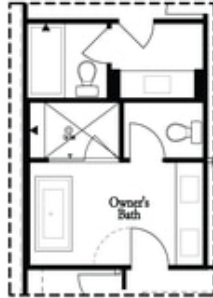

PRICED AT
\$732,410

 **2201 Sq Ft**

 **3 Beds**

 **2.5 Baths**

 **2 Car Garage**

 **3.0 Story**

Elevate your life in 2023 with a new home by The Providence Group! \$5,000 towards closing cost when financing with one of Seller's preferred lenders. Welcome to Waterside a New Gated Master planned community nestled on the Chattahoochee River! End Unit!! Amazing Benton I floorplan that has spectacular upgrades throughout. Find beautiful designer finishes in the gourmet kitchen with stunning Cambria countertops, stainless appliances, tile backsplash, pull-out trash can, and large island for casual dining! From the kitchen, you have a open view of dining and family room. Around the corner from the kitchen is a sunroom that could a perfect home office space. This room also gives you access to a private deck. Head downstairs to the terrace level where you find a Media room that you could use for whatever suits your lifestyle. Lovely covered patio with outdoor fireplace that overlooks gorgeous open green space!! The upper level hosts your spacious owners suite with large walk in closet. The owners bath has a dual vanity and Mega walk through shower. Two roomy secondary bedrooms with a shared bath and private deck. Two car garage on the back with alley access. This wonderful new community is 1 mile from ...

Main Level Options

Terrace Level Options

Want to Know More
About This Home?

CONTACT OUR NEW HOME NAVIGATOR

NONE

Call Us @ (470) 514-6999

*Opt. Freestanding
 Tub/Shower Combo*

*Opt. Decked
 Tub/Shower Combo*

Opt. Walk-Through Shower

*Opt. Bedroom 3
 *Only Available with Sunroom option
 Laundry Moved to Main Level w/ this Opt.

Upper Level Options

**Want to Know More
 About This Home?**

CONTACT OUR NEW HOME NAVIGATOR