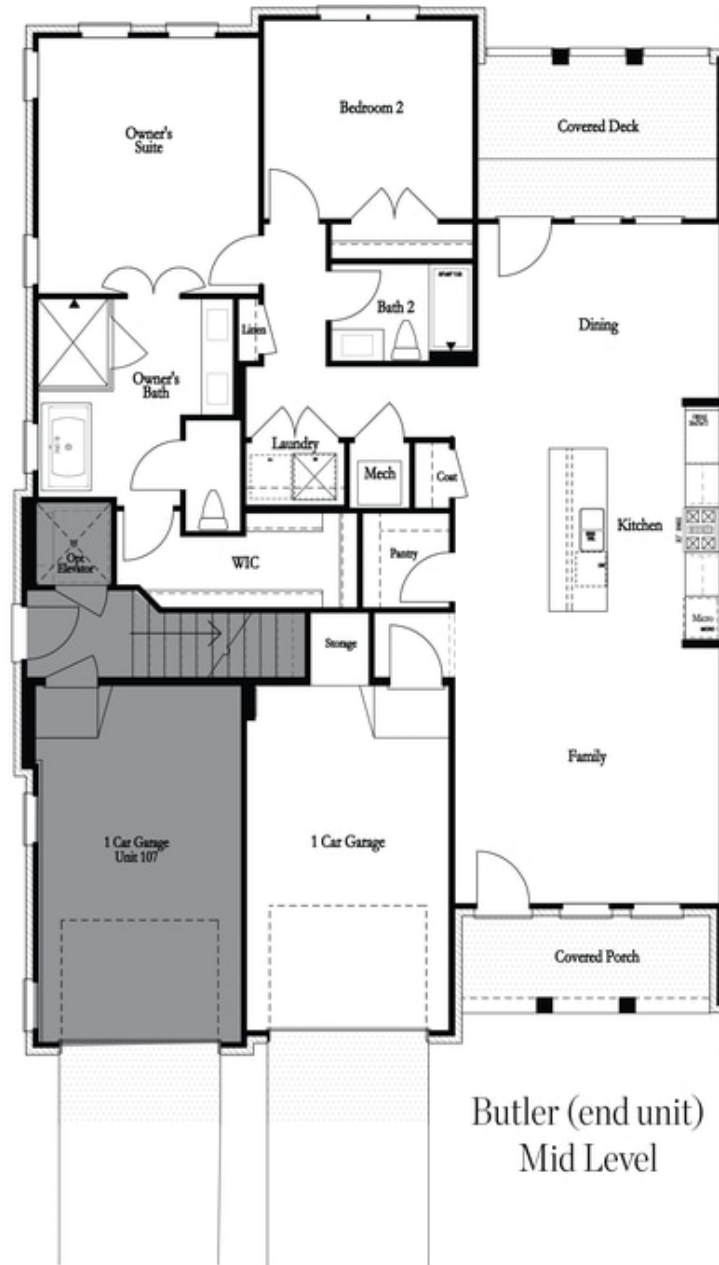

Butler (end unit)
Mid Level