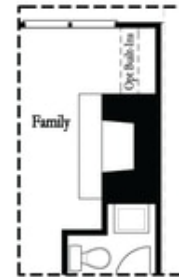

 2,105 - 2,117 Sq Ft

 3 Beds

 3.5 Baths

 2 Car Garage

 3.0 Story

- 3 Stories
- Bedroom with Full Bath on Terrace Level
- Gourmet Kitchen with Island
- Open Concept on Main Level
- Sunroom with Deck on Main Level
- Two Car Garage
- Owner's Suite and Private Bath with Dual Vanities and Large Walk-In Closet

[Read More Online](#)

Available Elevations

Options

Optional Shower

Optional Fireplace
 Linear

Optional Fireplace

First Floor Options

Second Floor Options

Optional Walk Through Shower

Optional Freestanding
 Tub / Shower Combo

Third Floor Options