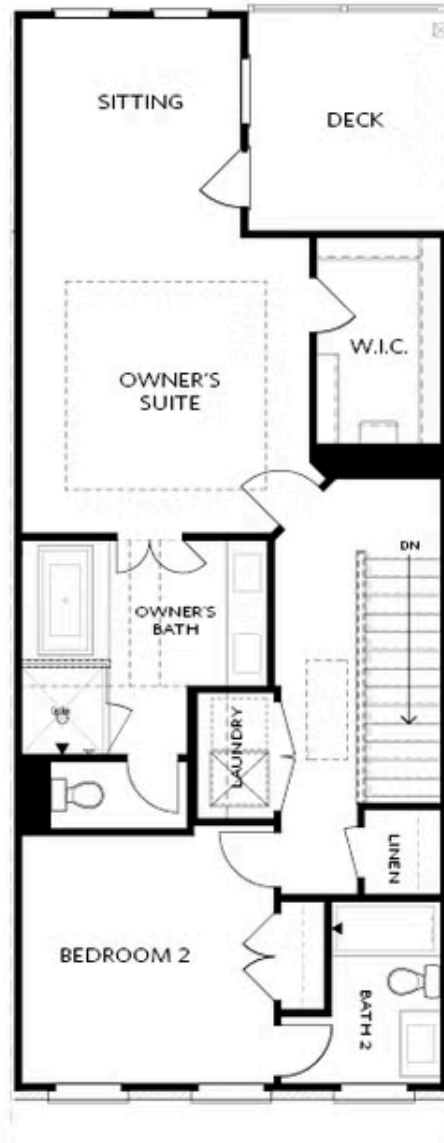

 2,105 - 2,117 Sq Ft

 3 Beds

 3.5 Baths

 2 Car Garage

 3.0 Story

- 3 Stories
- Bedroom with Full Bath on Terrace Level & Walk-In Closet
- Gourmet Kitchen with a Large Island - Seating for 4
- Open Concept - Kitchen Overlooks the Dining Room & Family Room
- Sunroom with Deck on Main Level
- Massive Owner's Suite with Private Bath, Dual Vanities and Large Walk-In Closet
- Personal Deck of Owner's Sitting Room

[Read More Online](#)

Available Elevations

Elevation R

Elevation R

Elevation R