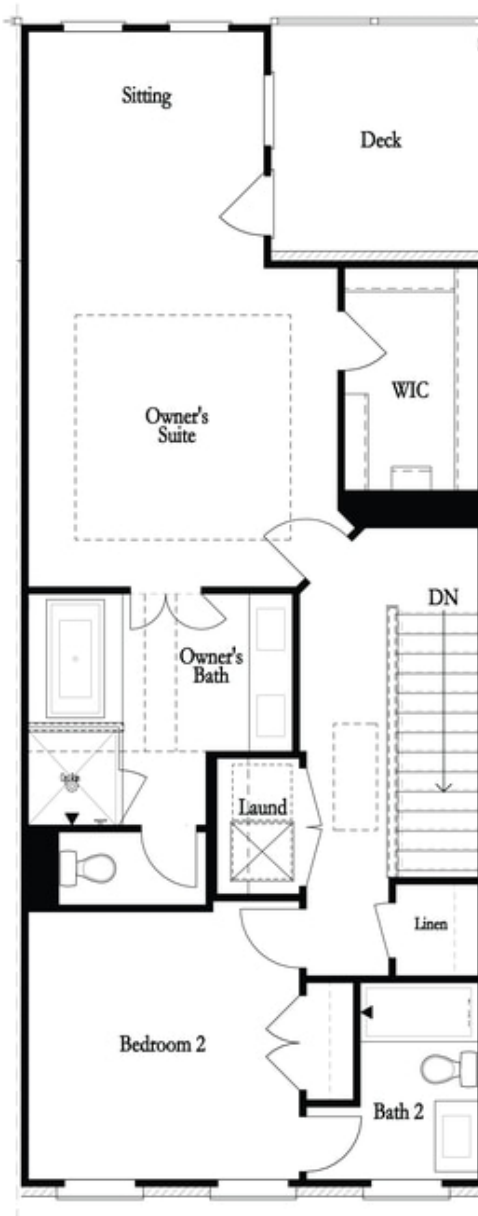

 2,105 - 2,117 Sq Ft

 3 Beds

 3.5 Baths

 2 Car Garage

 3.0 Story

- 3 Stories
- Bedroom with Full Bath on Terrace Level
- Gourmet Kitchen with Island
- Open Concept on Main Level
- Sunroom with Deck on Main Level
- Two Car Garage
- Owner's Suite and Private Bath with Dual Vanities and Large Walk-In Closet

[Read More Online](#)

Available Elevations

Options

Optional Shower

Optional Fireplace
 Linear

Optional Fireplace

First Floor Options

Second Floor Options

Optional Walk Through Shower

Optional Freestanding
 Tub / Shower Combo

Third Floor Options