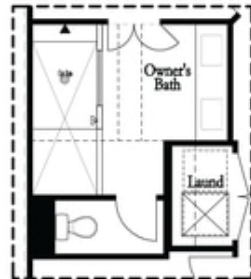

 2,105 - 2,117 Sq Ft

 3 Beds

 3.5 Baths

 2 Car Garage

 3.0 Story

- 3 Stories
- Bedroom with Full Bath on Terrace Level
- Gourmet Kitchen with Island
- Open Concept on Main Level
- Sunroom with Deck on Main Level
- Two Car Garage
- Owner's Suite and Private Bath with Dual Vanities and Large Walk-In Closet

[Read More Online](#)

Available Elevations

Options

Optional Shower

Optional Fireplace
 Linear

Optional Fireplace

First Floor Options

Second Floor Options

Optional Walk Through Shower

Optional Freestanding
 Tub / Shower Combo

Third Floor Options