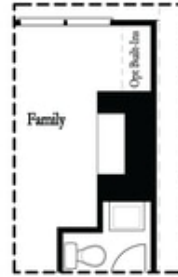

 2,105 - 2,117 Sq Ft

 3 Beds

 3.5 Baths

 2 Car Garage

 3.0 Story

- 3 Stories
- Bedroom with Full Bath on Terrace Level
- Gourmet Kitchen with Island
- Open Concept on Main Level
- Sunroom with Deck on Main Level
- Two Car Garage
- Owner's Suite and Private Bath with Dual Vanities and Large Walk-In Closet

[Read More Online](#)

Available Elevations

Options

Optional Shower

Optional Fireplace
 Linear

Optional Fireplace

First Floor Options

Second Floor Options

Optional Walk Through Shower

Optional Freestanding
 Tub / Shower Combo

Third Floor Options