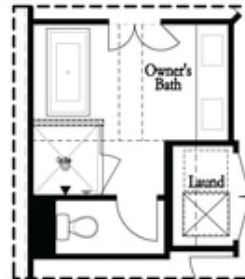

 2,105 - 2,117 Sq Ft

 3 Beds

 3.5 Baths

 2 Car Garage

 3.0 Story

- 3 Stories
- Bedroom with Full Bath on Terrace Level
- Gourmet Kitchen with Island
- Open Concept on Main Level
- Sunroom with Deck on Main Level
- Two Car Garage
- Owner's Suite and Private Bath with Dual Vanities and Large Walk-In Closet

[Read More Online](#)

Available Elevations

Options

Optional Shower

Optional Fireplace
 Linear

Optional Fireplace

First Floor Options

Second Floor Options

Optional Walk Through Shower

Optional Freestanding
 Tub / Shower Combo

Third Floor Options