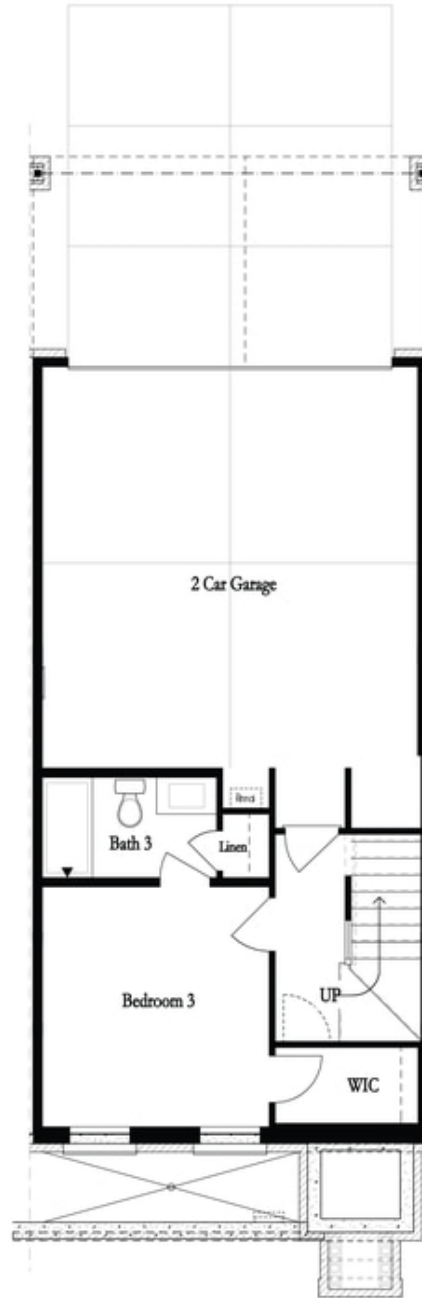

 2,105 - 2,117 Sq Ft

 3 Beds

 3.5 Baths

 2 Car Garage

 3.0 Story

- 3 Stories
- Bedroom with Full Bath on Terrace Level
- Gourmet Kitchen with Island
- Open Concept on Main Level
- Sunroom with Deck on Main Level
- Two Car Garage
- Owner's Suite and Private Bath with Dual Vanities and Large Walk-In Closet

[Read More Online](#)

Available Elevations

Options

Optional Shower

Optional Fireplace
 Linear

Optional Fireplace

First Floor Options

Second Floor Options

Optional Walk Through Shower

Optional Freestanding
 Tub / Shower Combo

Third Floor Options