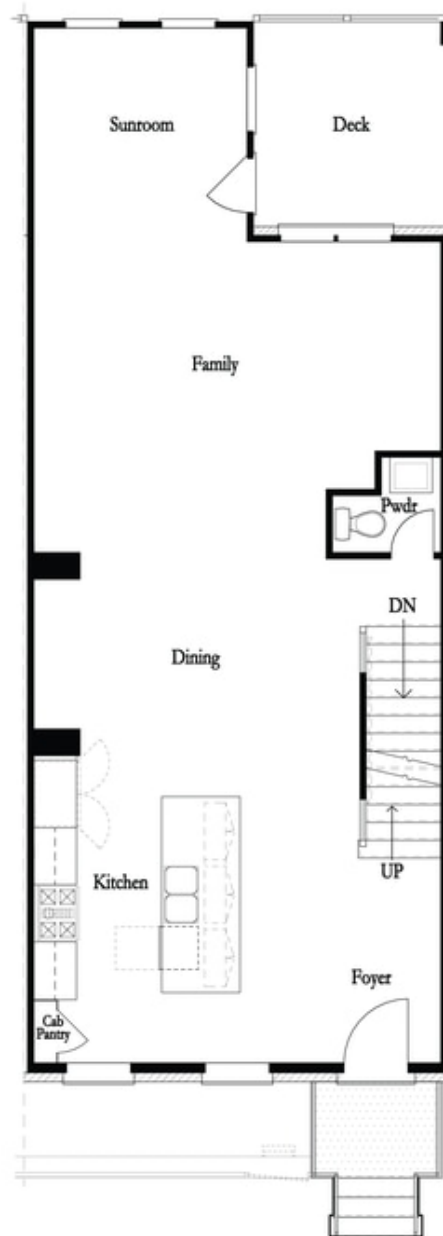

 2,105 - 2,117 Sq Ft

 3 Beds

 3.5 Baths

 2 Car Garage

 3.0 Story

- 3 Stories
- Bedroom with Full Bath on Terrace Level
- Gourmet Kitchen with Island
- Open Concept on Main Level
- Sunroom with Deck on Main Level
- Two Car Garage
- Owner's Suite and Private Bath with Dual Vanities and Large Walk-In Closet

[Read More Online](#)

Available Elevations

Options

Optional Shower

Optional Fireplace
 Linear

Optional Fireplace

First Floor Options

Second Floor Options

Optional Walk Through Shower

Optional Freestanding
 Tub / Shower Combo

Third Floor Options