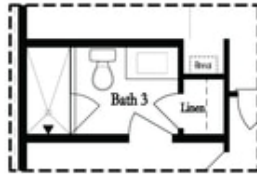

 2,105 - 2,117 Sq Ft

 3 Beds

 3.5 Baths

 2 Car Garage

 3.0 Story

- 3 Stories
- Bedroom with Full Bath on Terrace Level
- Gourmet Kitchen with Island
- Open Concept on Main Level
- Sunroom with Deck on Main Level
- Two Car Garage
- Owner's Suite and Private Bath with Dual Vanities and Large Walk-In Closet

[Read More Online](#)

Available Elevations

Options

Optional Shower

Optional Fireplace
 Linear

Optional Fireplace

First Floor Options

Second Floor Options

Optional Walk Through Shower

Optional Freestanding
 Tub / Shower Combo

Third Floor Options