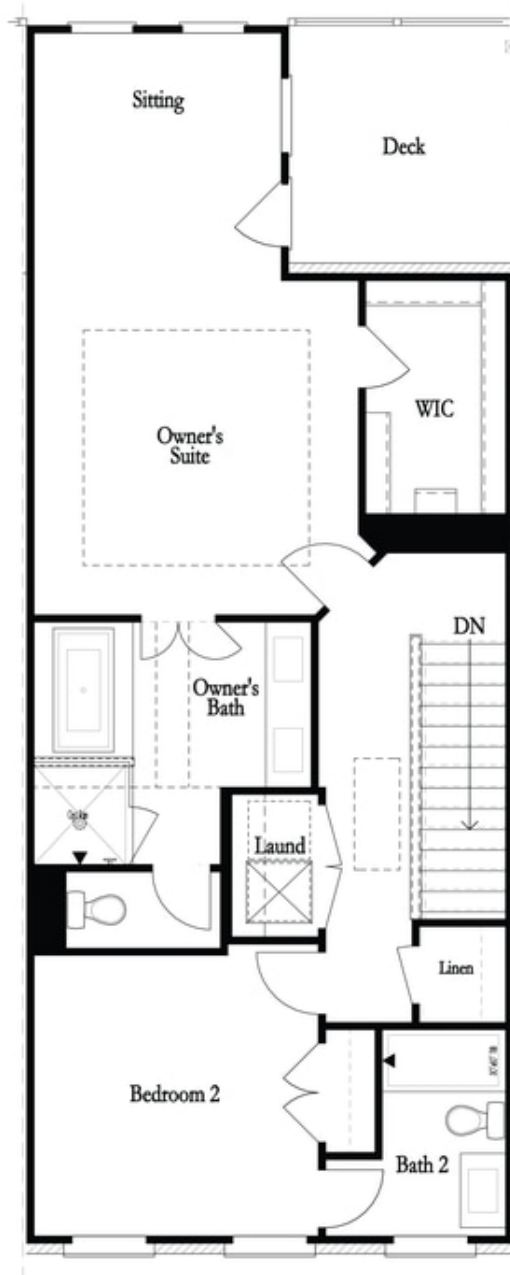

 2,105 - 2,117 Sq Ft

 3 Beds

 3.5 Baths

 2 Car Garage

 3.0 Story

- 3 Stories
- Bedroom with Full Bath on Terrace Level
- Gourmet Kitchen with Island
- Open Concept on Main Level
- Sunroom with Deck on Main Level
- Two Car Garage
- Owner's Suite and Private Bath with Separate Tub, Shower, Dual Vanities and Large Walk-In Closet

[Read More Online](#)

Available Elevations

Options

Optional Shower

Optional Fireplace
Linear

Optional Fireplace

First Floor Options

Second Floor Options

Optional Walk Through Shower

Optional Freestanding
Tub / Shower Combo

Third Floor Options