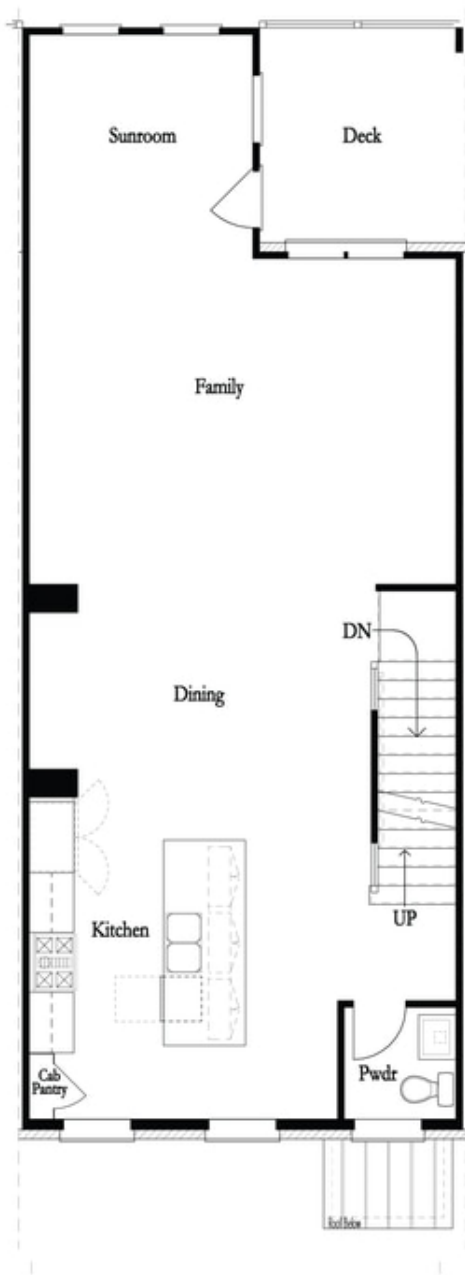

 2,105 - 2,117 Sq Ft

 3 Beds

 3.5 Baths

 2 Car Garage

 3.0 Story

- 3 Stories
- Bedroom with Full Bath on Terrace Level
- Gourmet Kitchen with Island
- Open Concept on Main Level
- Sunroom with Deck on Main Level
- Two Car Garage
- Owner's Suite and Private Bath with Separate Tub, Shower, Dual Vanities and Large Walk-In Closet

[Read More Online](#)

Available Elevations

Options

Optional Shower

Optional Fireplace
Linear

Optional Fireplace

First Floor Options

Second Floor Options

Optional Walk Through Shower

Optional Freestanding
Tub / Shower Combo

Third Floor Options