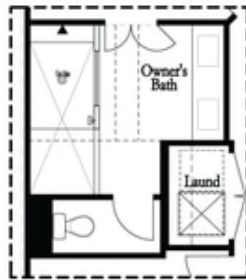

 2,105 - 2,117 Sq Ft

 3 Beds

 3.5 Baths

 2 Car Garage

 3.0 Story

- 3 Stories
- Bedroom with Full Bath on Terrace Level
- Gourmet Kitchen with Island
- Open Concept on Main Level
- Sunroom with Deck on Main Level
- Two Car Garage
- Owner's Suite and Private Bath with Separate Tub, Shower, Dual Vanities and Large Walk-In Closet

[Read More Online](#)

Available Elevations

Options

Optional Shower

Optional Fireplace
Linear

Optional Fireplace

First Floor Options

Second Floor Options

Optional Walk Through Shower

Optional Freestanding
Tub / Shower Combo

Third Floor Options