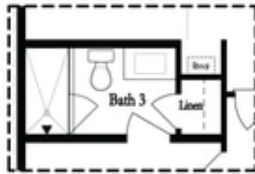

 2,105 - 2,117 Sq Ft

 3 Beds

 3.5 Baths

 2 Car Garage

 3.0 Story

- 3 Stories
- Bedroom with Full Bath on Terrace Level
- Gourmet Kitchen with Island
- Open Concept on Main Level
- Sunroom with Deck on Main Level
- Two Car Garage
- Owner's Suite and Private Bath with Separate Tub, Shower, Dual Vanities and Large Walk-In Closet

[Read More Online](#)

Available Elevations

Options

Optional Shower

Optional Fireplace
Linear

Optional Fireplace

First Floor Options

Second Floor Options

Optional Walk Through Shower

Optional Freestanding
Tub / Shower Combo

Third Floor Options