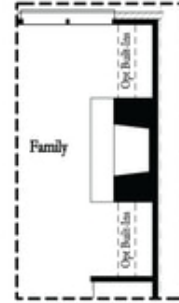

 2,105 - 2,117 Sq Ft

 3 Beds

 3.5 Baths

 2 Car Garage

 3.0 Story

- 3 Stories
- Bedroom with Full Bath on Terrace Level
- Gourmet Kitchen with Island
- Open Concept on Main Level
- Sunroom with Deck on Main Level
- Two Car Garage
- Owner's Suite and Private Bath with Separate Tub, Shower, Dual Vanities and Large Walk-In Closet

[Read More Online](#)

Available Elevations

Options

Optional Shower

Optional Fireplace
Linear

Optional Fireplace

First Floor Options

Second Floor Options

Optional Walk Through Shower

Optional Freestanding
Tub / Shower Combo

Third Floor Options