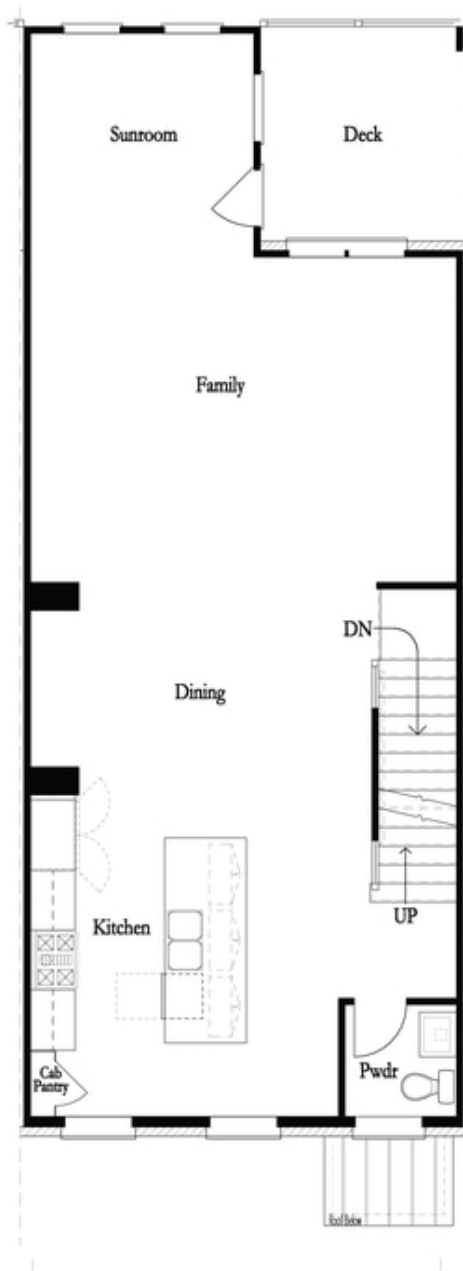

 2,105 - 2,117 Sq Ft

 3 Beds

 3.5 Baths

 2 Car Garage

 3.0 Story

- 3 Stories
- Bedroom with Full Bath on Terrace Level
- Gourmet Kitchen with Island
- Open Concept on Main Level
- Sunroom with Deck on Main Level
- Two Car Garage
- Owner's Suite and Private Bath with Separate Tub, Shower, Dual Vanities and Large Walk-In Closet

## Available Elevations

Options

Optional Shower

Optional Fireplace  
 Linear

Optional Fireplace

First Floor Options

Second Floor Options

Optional Walk Through Shower

Optional Freestanding  
 Tub / Shower Combo

Third Floor Options