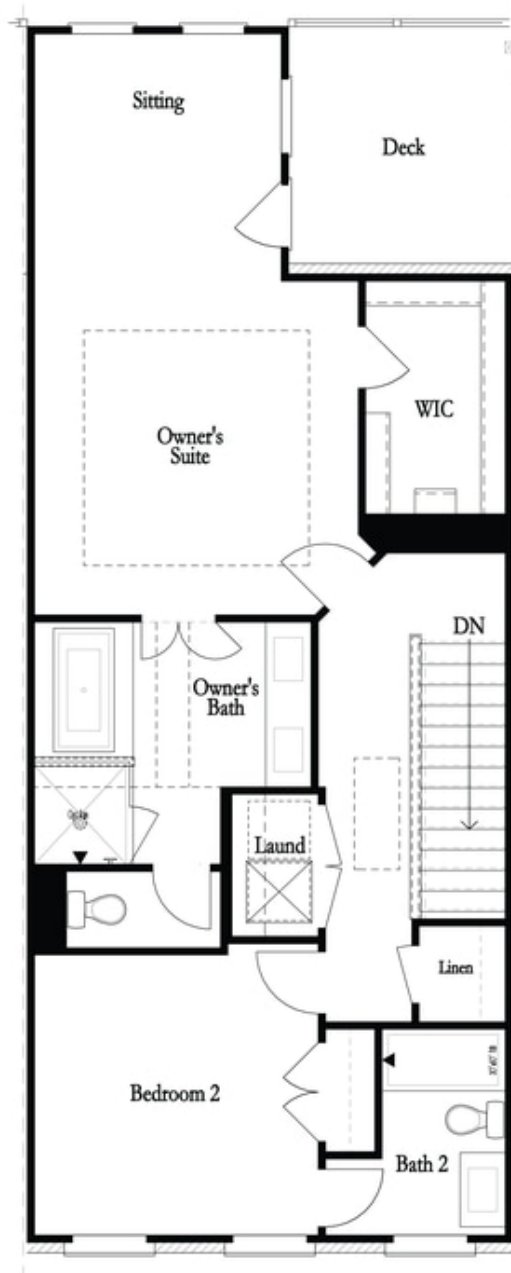

 2,105 - 2,117 Sq Ft

 3 Beds

 3.5 Baths

 2 Car Garage

 3.0 Story

- 3 Stories
- Bedroom with Full Bath on Terrace Level
- Gourmet Kitchen with Island
- Open Concept on Main Level
- Sunroom with Deck on Main Level
- Two Car Garage
- Owner's Suite and Private Bath with Separate Tub, Shower, Dual Vanities and Large Walk-In Closet

## Available Elevations

Options

Optional Shower

Optional Fireplace  
 Linear

Optional Fireplace

First Floor Options

Second Floor Options

Optional Walk Through Shower

Optional Freestanding  
 Tub / Shower Combo

Third Floor Options