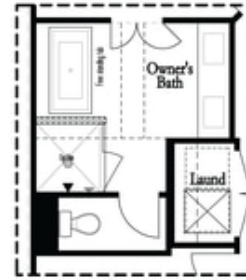

 2,105 - 2,117 Sq Ft

 3 Beds

 3.5 Baths

 2 Car Garage

 3.0 Story

- 3 Stories
- Bedroom with Full Bath on Terrace Level
- Gourmet Kitchen with Island
- Open Concept on Main Level
- Sunroom with Deck on Main Level
- Two Car Garage
- Owner's Suite and Private Bath with Separate Tub, Shower, Dual Vanities and Large Walk-In Closet

## Available Elevations

Options

Optional Shower

Optional Fireplace  
 Linear

Optional Fireplace

First Floor Options

Second Floor Options

Optional Walk Through Shower

Optional Freestanding  
 Tub / Shower Combo

Third Floor Options