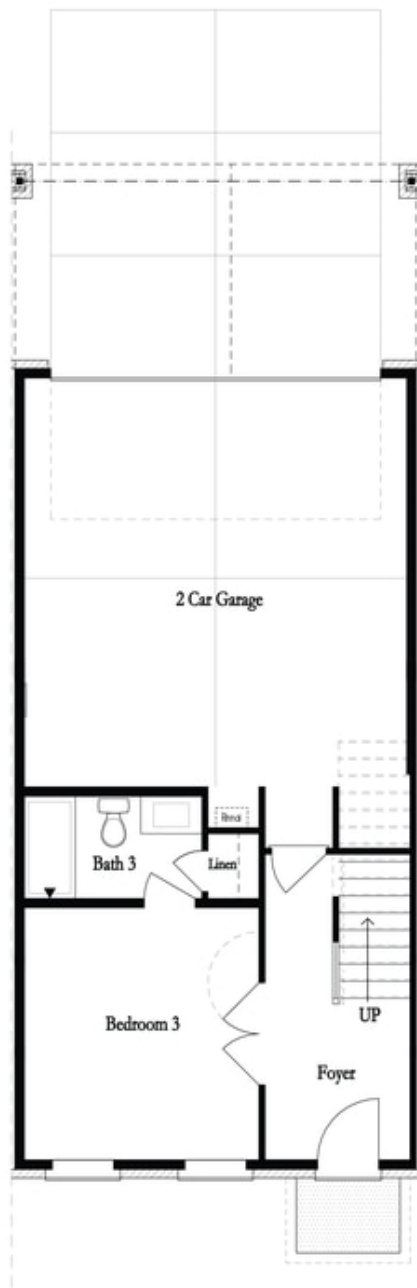

 2,105 - 2,117 Sq Ft

 3 Beds

 3.5 Baths

 2 Car Garage

 3.0 Story

- 3 Stories
- Bedroom with Full Bath on Terrace Level
- Gourmet Kitchen with Island
- Open Concept on Main Level
- Sunroom with Deck on Main Level
- Two Car Garage
- Owner's Suite and Private Bath with Separate Tub, Shower, Dual Vanities and Large Walk-In Closet

## Available Elevations

Options

Optional Shower

Optional Fireplace  
 Linear

Optional Fireplace

First Floor Options

Second Floor Options

Optional Walk Through Shower

Optional Freestanding  
 Tub / Shower Combo

Third Floor Options