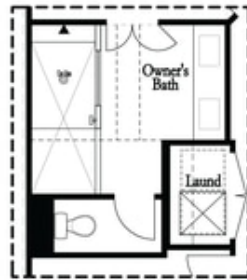

 2,105 - 2,117 Sq Ft

 3 Beds

 3.5 Baths

 2 Car Garage

 3.0 Story

- 3 Stories
- Bedroom with Full Bath on Terrace Level
- Gourmet Kitchen with Island
- Open Concept on Main Level
- Sunroom with Deck on Main Level
- Two Car Garage
- Owner's Suite and Private Bath with Separate Tub, Shower, Dual Vanities and Large Walk-In Closet

## Available Elevations

Options

Optional Shower

Optional Fireplace  
 Linear

Optional Fireplace

First Floor Options

Second Floor Options

Optional Walk Through Shower

Optional Freestanding  
 Tub / Shower Combo

Third Floor Options