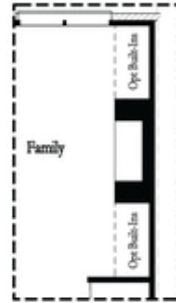

 2,105 - 2,117 Sq Ft

 3 Beds

 3.5 Baths

 2 Car Garage

 3.0 Story

- 3 Stories
- Bedroom with Full Bath on Terrace Level
- Gourmet Kitchen with Island
- Open Concept on Main Level
- Sunroom with Deck on Main Level
- Two Car Garage
- Owner's Suite and Private Bath with Separate Tub, Shower, Dual Vanities and Large Walk-In Closet

## Available Elevations

Options

Optional Shower

Optional Fireplace  
 Linear

Optional Fireplace

First Floor Options

Second Floor Options

Optional Walk Through Shower

Optional Freestanding  
 Tub / Shower Combo

Third Floor Options