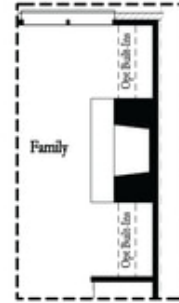

 2,105 - 2,117 Sq Ft

 3 Beds

 3.5 Baths

 2 Car Garage

 3.0 Story

- 3 Stories
- Bedroom with Full Bath on Terrace Level
- Gourmet Kitchen with Island
- Open Concept on Main Level
- Sunroom with Deck on Main Level
- Two Car Garage
- Owner's Suite and Private Bath with Separate Tub, Shower, Dual Vanities and Large Walk-In Closet

## Available Elevations

Options

Optional Shower

Optional Fireplace  
 Linear

Optional Fireplace

First Floor Options

Second Floor Options

Optional Walk Through Shower

Optional Freestanding  
 Tub / Shower Combo

Third Floor Options