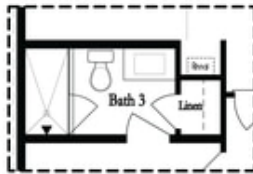

 2,105 - 2,117 Sq Ft

 3 Beds

 3.5 Baths

 2 Car Garage

 3.0 Story

- 3 Stories
- Bedroom with Full Bath on Terrace Level
- Gourmet Kitchen with Island
- Open Concept on Main Level
- Sunroom with Deck on Main Level
- Two Car Garage
- Owner's Suite and Private Bath with Separate Tub, Shower, Dual Vanities and Large Walk-In Closet

## Available Elevations

Options

Optional Shower

Optional Fireplace  
 Linear

Optional Fireplace

First Floor Options

Second Floor Options

Optional Walk Through Shower

Optional Freestanding  
 Tub / Shower Combo

Third Floor Options