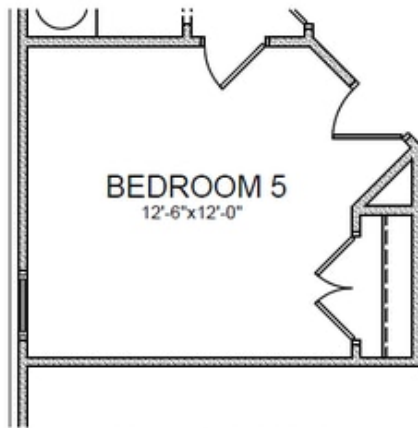

 3,212 - 3,651 Sq Ft

 4 - 5 Beds

 3.5 - 5 Baths

 2 Car Garage

 3.0 Story

- Upper Level Owner's Retreat with Spacious Bath with Separate Soaking Tub and Shower Plus Two Walk-In Closets
- Gourmet Kitchen Features Island with Seating Overlooking Outdoor Living, Breakfast Room and Family Room
- Secondary Bedrooms Feature Private or Shared Full Bath
- Optional Third Level Retreat with Bedroom/Media Room and Full Bath

[Read More Online](#)

Available Elevations

OPT. BEDROOM

OPT. FULL BATH

OPT. FREE STANDING TUB

OPT. THIRD FLOOR STAIR

OPT. BATH W/ OPT. 3RD FLOOR