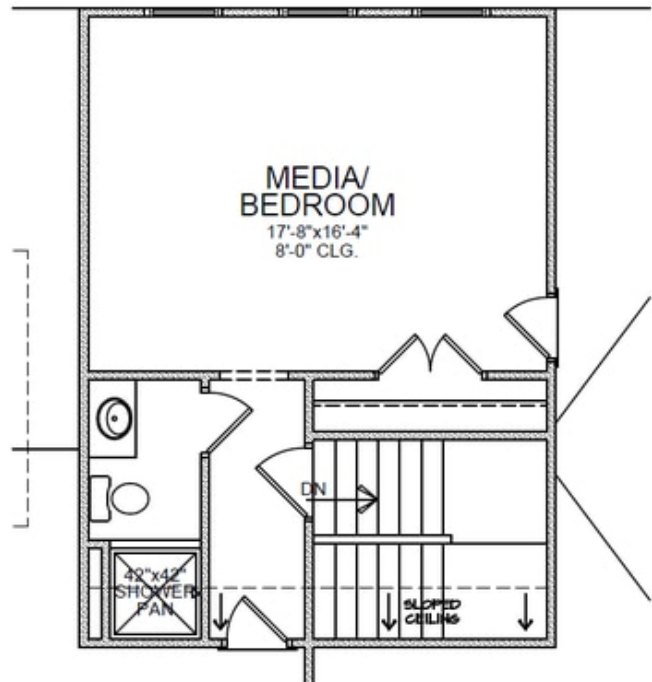

 3,212 - 3,651 Sq Ft

 4 - 5 Beds

 3.5 - 5 Baths

 2 Car Garage

 3.0 Story

- Upper Level Owner's Retreat with Spacious Bath with Separate Soaking Tub and Shower Plus Two Walk-In Closets
- Gourmet Kitchen Features Island with Seating Overlooking Outdoor Living, Breakfast Room and Family Room
- Secondary Bedrooms Feature Private or Shared Full Bath
- Optional Third Level Retreat with Bedroom/Media Room and Full Bath

[Read More Online](#)

Available Elevations

OPT. BEDROOM

OPT. FULL BATH

OPT. FREE STANDING TUB

OPT. THIRD FLOOR STAIR

OPT. BATH W/ OPT. 3RD FLOOR