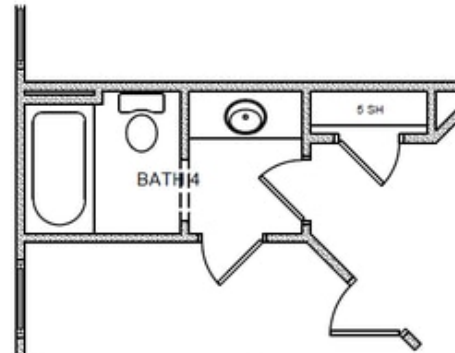

 3,212 - 3,651 Sq Ft

 4 - 5 Beds

 3.5 - 5 Baths

 2 Car Garage

 3.0 Story

- Upper Level Owner's Retreat with Spacious Bath with Separate Soaking Tub and Shower Plus Two Walk-In Closets
- Gourmet Kitchen Features Island with Seating Overlooking Outdoor Living, Breakfast Room and Family Room
- Secondary Bedrooms Feature Private or Shared Full Bath
- Optional Third Level Retreat with Bedroom/Media Room and Full Bath

[Read More Online](#)

Available Elevations

OPT. BEDROOM

OPT. FULL BATH

OPT. FREE STANDING TUB

OPT. THIRD FLOOR STAIR

OPT. BATH W/ OPT. 3RD FLOOR