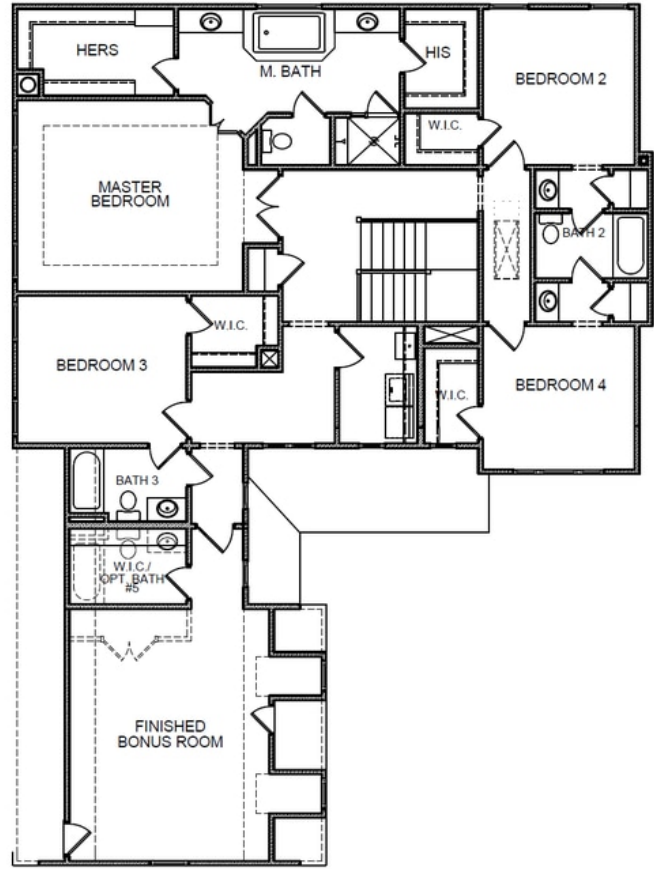

 3,212 - 3,651 Sq Ft

 4 - 5 Beds

 3.5 - 5 Baths

 2 Car Garage

 3.0 Story

- Upper Level Owner's Retreat with Spacious Bath with Separate Soaking Tub and Shower Plus Two Walk-In Closets
- Gourmet Kitchen Features Island with Seating Overlooking Outdoor Living, Breakfast Room and Family Room
- Secondary Bedrooms Feature Private or Shared Full Bath
- Optional Third Level Retreat with Bedroom/Media Room and Full Bath

[Read More Online](#)

Available Elevations

OPT. BEDROOM

OPT. FULL BATH

OPT. FREE STANDING TUB

OPT. THIRD FLOOR STAIR

OPT. BATH W/ OPT. 3RD FLOOR