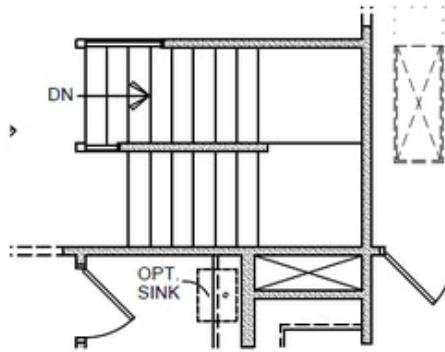

 3,212 - 3,651 Sq Ft

 4 - 5 Beds

 3.5 - 5 Baths

 2 Car Garage

 3.0 Story

- Upper Level Owner's Retreat with Spacious Bath with Separate Soaking Tub and Shower Plus Two Walk-In Closets
- Gourmet Kitchen Features Island with Seating Overlooking Outdoor Living, Breakfast Room and Family Room
- Secondary Bedrooms Feature Private or Shared Full Bath
- Optional Third Level Retreat with Bedroom/Media Room and Full Bath

[Read More Online](#)

Available Elevations

OPT. BEDROOM

OPT. FULL BATH

OPT. FREE STANDING TUB

OPT. THIRD FLOOR STAIR

OPT. BATH W/ OPT. 3RD FLOOR