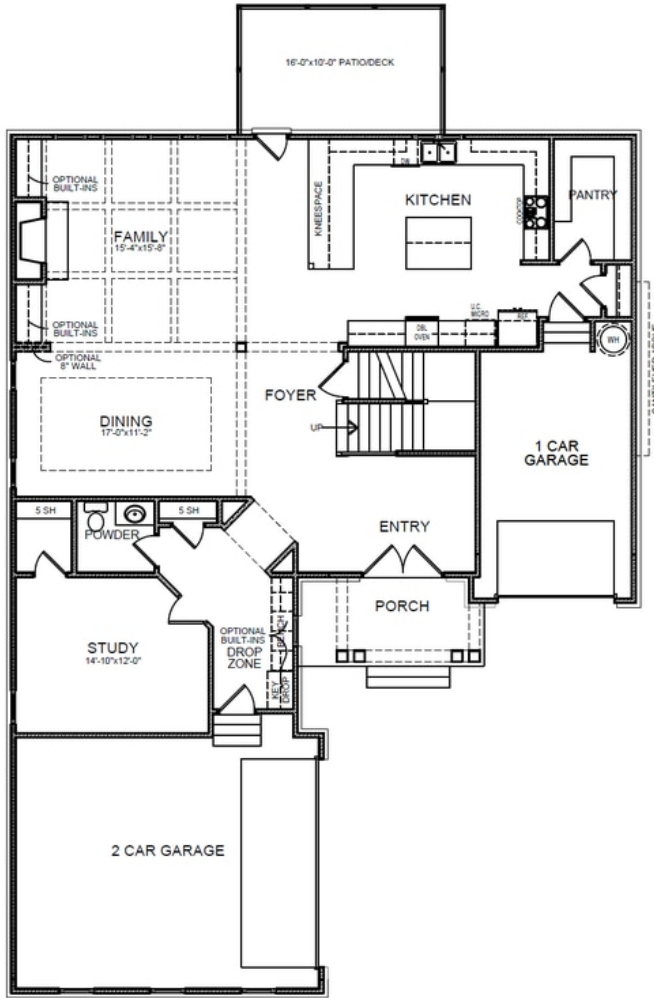

 3,212 - 3,651 Sq Ft

 4 - 5 Beds

 3.5 - 5 Baths

 2 Car Garage

 3.0 Story

- Upper Level Owner's Retreat with Spacious Bath with Separate Soaking Tub and Shower Plus Two Walk-In Closets
- Gourmet Kitchen Features Island with Seating Overlooking Outdoor Living, Breakfast Room and Family Room
- Secondary Bedrooms Feature Private or Shared Full Bath
- Optional Third Level Retreat with Bedroom/Media Room and Full Bath

[Read More Online](#)

Available Elevations

OPT. BEDROOM

OPT. FULL BATH

OPT. FREE STANDING TUB

OPT. THIRD FLOOR STAIR

OPT. BATH W/ OPT. 3RD FLOOR