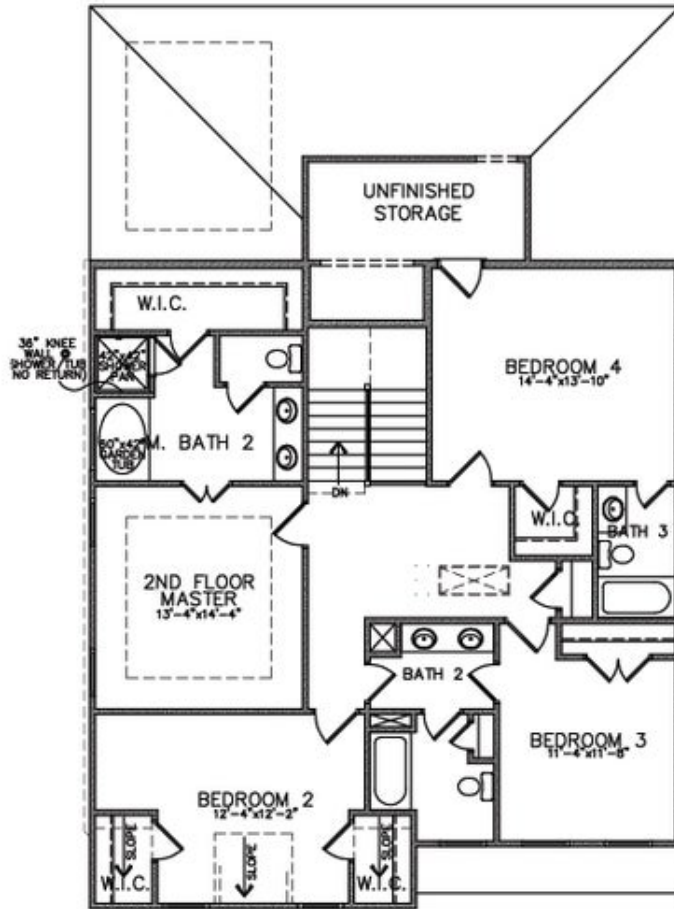

 **2,997 Sq Ft**

 **4 Beds**

 **3.5 Baths**

 **2 Car Garage**

Owner's Suite on Main Level with His and Her Walk-In Closets and Dual Vanities Spacious Gourmet Kitchen with Island with Bar Seating Overlooking Breakfast Room Optional Layout Offering Two Owner's Suites and up to 5 Bedrooms Secondary Bedrooms Feature Private or Shared Full Bath Large Storage Area on Upper Level

## Available Elevations

Elevation A

Elevation C

Elevation D

Elevation C

Elevation C

Optional  
Dual Owner Suites

Elevation C