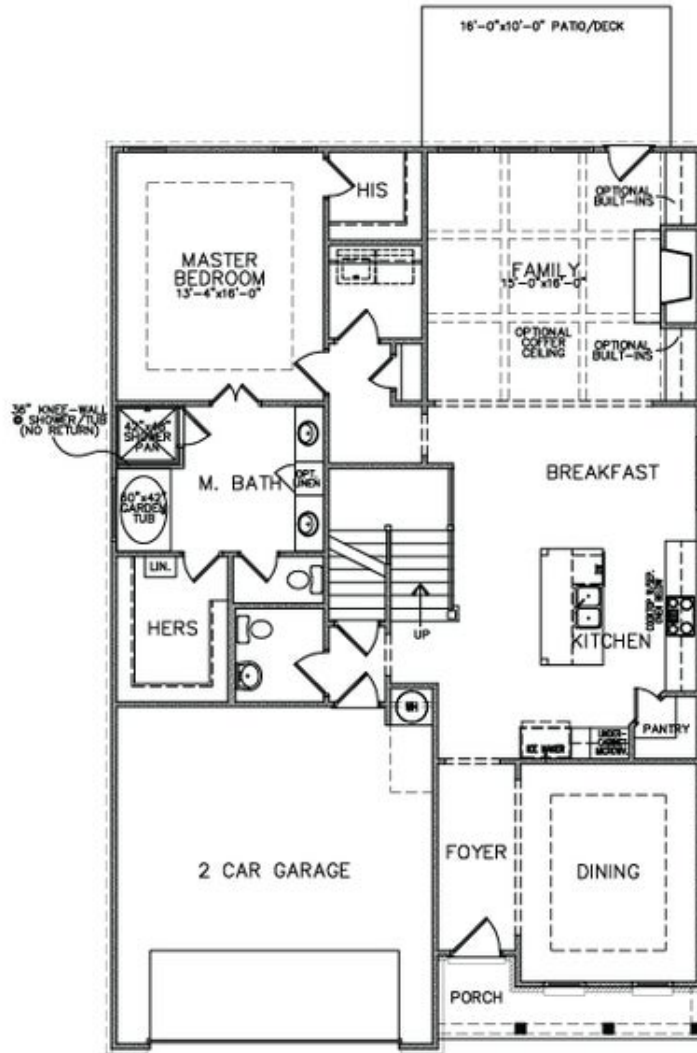

 **2,997 Sq Ft**

 **4 Beds**

 **3.5 Baths**

 **2 Car Garage**

Owner's Suite on Main Level with His and Her Walk-In Closets and Dual Vanities Spacious Gourmet Kitchen with Island with Bar Seating Overlooking Breakfast Room Optional Layout Offering Two Owner's Suites and up to 5 Bedrooms Secondary Bedrooms Feature Private or Shared Full Bath Large Storage Area on Upper Level

## Available Elevations

Elevation A

Elevation C

Elevation D

Elevation C

Elevation C

Optional  
Dual Owner Suites

Elevation C