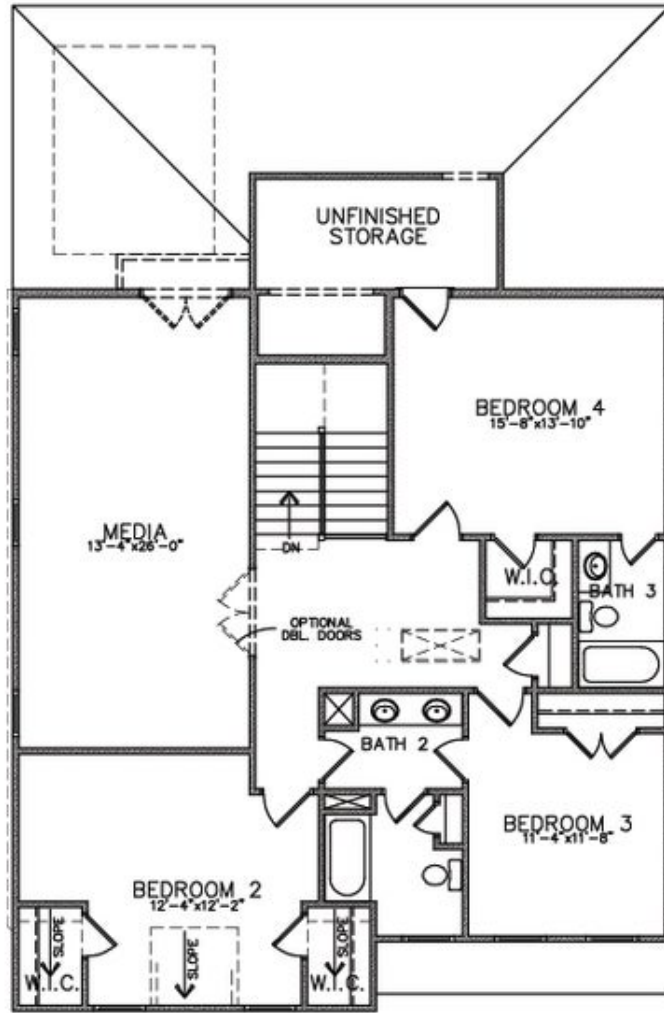

 **2,997 Sq Ft**

 **4 Beds**

 **3.5 Baths**

 **2 Car Garage**

Owner's Suite on Main Level with His and Her Walk-In Closets and Dual Vanities Spacious Gourmet Kitchen with Island with Bar Seating Overlooking Breakfast Room Optional Layout Offering Two Owner's Suites and up to 5 Bedrooms Secondary Bedrooms Feature Private or Shared Full Bath Large Storage Area on Upper Level

## Available Elevations

Elevation A

Elevation C

Elevation D

Elevation C

Elevation C

Optional  
Dual Owner Suites

Elevation C