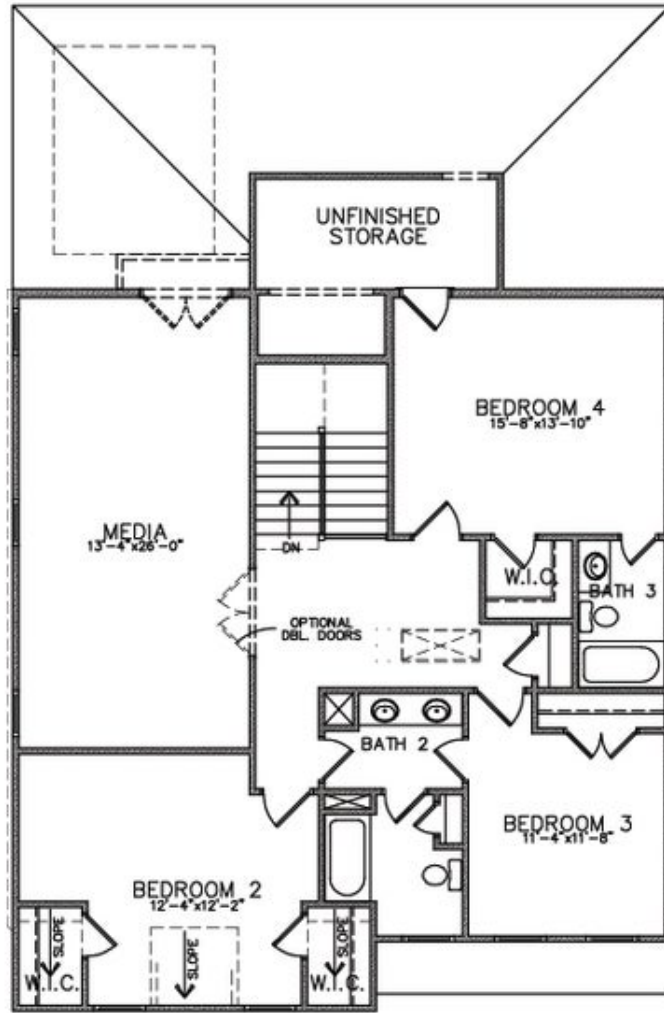

 **2,997 Sq Ft**

 **4 Beds**

 **3.5 Baths**

 **2 Car Garage**

Owner's Suite on Main Level with His and Her Walk-In Closets and Dual Vanities Spacious Gourmet Kitchen with Island with Bar Seating Overlooking Breakfast Room Optional Layout Offering Two Owner's Suites and up to 5 Bedrooms Secondary Bedrooms Feature Private or Shared Full Bath Large Storage Area on Upper Level

## Available Elevations

Elevation A

Elevation C

Elevation D

Elevation C

Elevation C

Optional  
 Dual Owner Suites

Elevation C