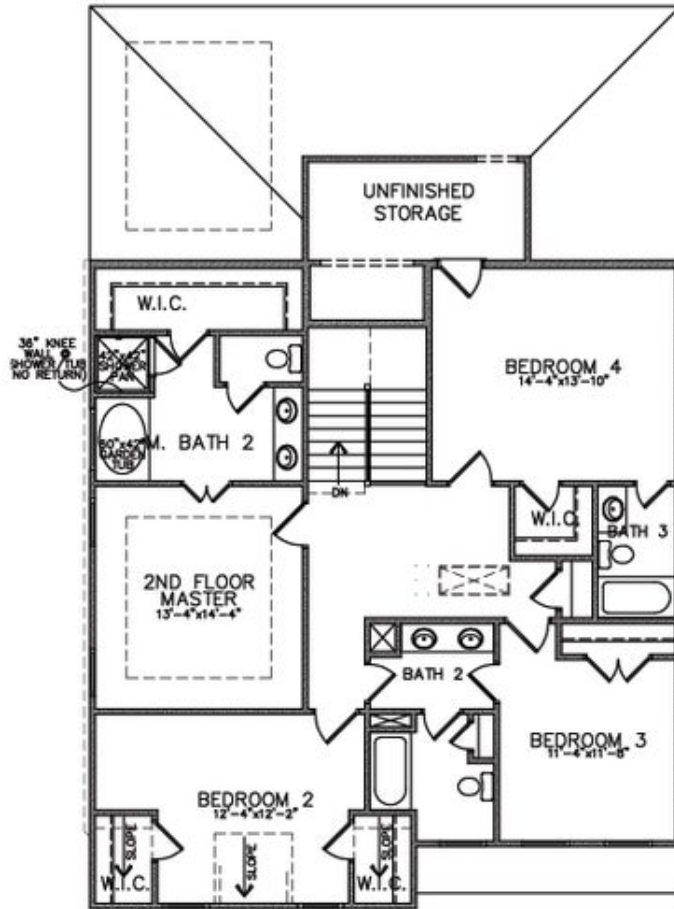

 **2,997 Sq Ft**

 **4 Beds**

 **3.5 Baths**

 **2 Car Garage**

Owner's Suite on Main Level with His and Her Walk-In Closets and Dual Vanities Spacious Gourmet Kitchen with Island with Bar Seating Overlooking Breakfast Room Optional Layout Offering Two Owner's Suites and up to 5 Bedrooms Secondary Bedrooms Feature Private or Shared Full Bath Large Storage Area on Upper Level

## Available Elevations

Elevation A

Elevation C

Elevation D

Elevation C

Elevation C

Optional  
 Dual Owner Suites

Elevation C