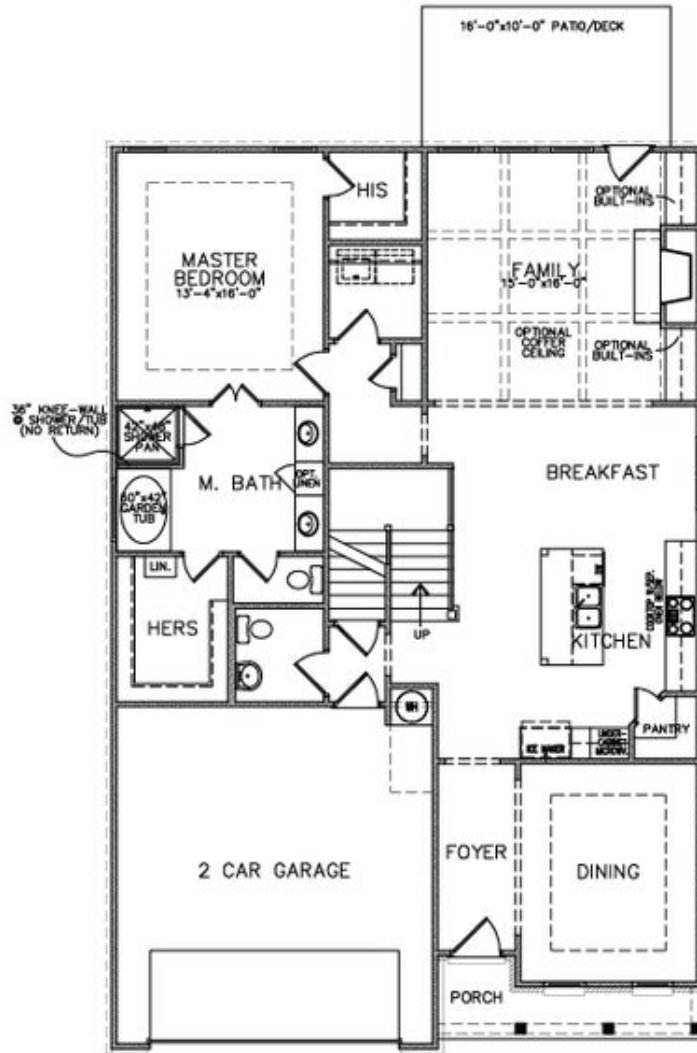

 **2,997 Sq Ft**

 **4 Beds**

 **3.5 Baths**

 **2 Car Garage**

Owner's Suite on Main Level with His and Her Walk-In Closets and Dual Vanities Spacious Gourmet Kitchen with Island with Bar Seating Overlooking Breakfast Room Optional Layout Offering Two Owner's Suites and up to 5 Bedrooms Secondary Bedrooms Feature Private or Shared Full Bath Large Storage Area on Upper Level

## Available Elevations

Elevation A

Elevation C

Elevation D

Elevation C

Elevation C

Optional  
 Dual Owner Suites

Elevation C