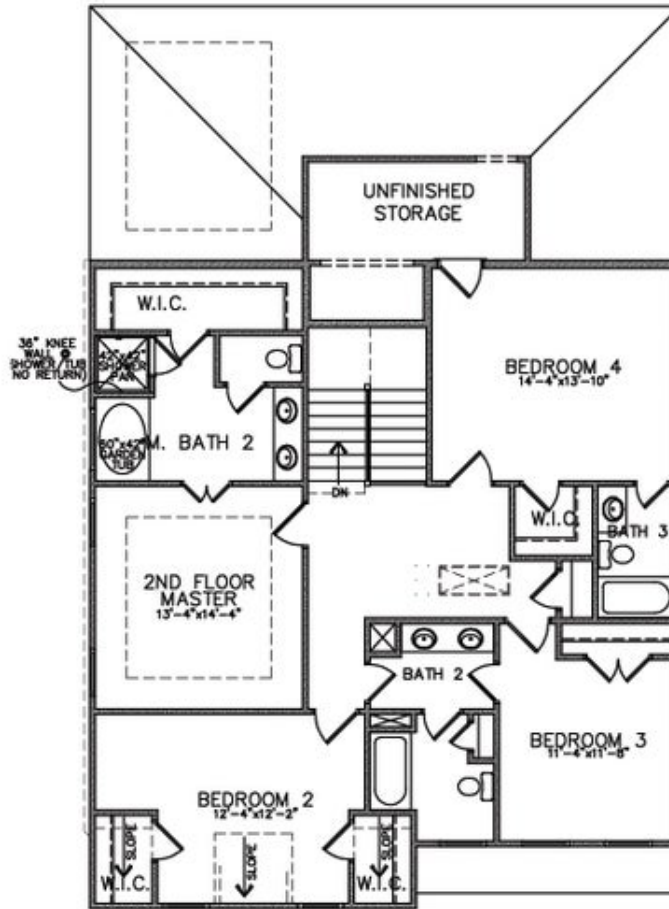

 2,997 Sq Ft

 4 Beds

 3.5 Baths

 2 Car Garage

Owner's Suite on Main Level with His and Her Walk-In Closets and Dual Vanities Spacious Gourmet Kitchen with Island with Bar Seating Overlooking Breakfast Room Optional Layout Offering Two Owner's Suites and up to 5 Bedrooms Secondary Bedrooms Feature Private or Shared Full Bath Large Storage Area on Upper Level

[Read More Online](#)

Available Elevations

Elevation A

Elevation C

Elevation D

Elevation C

Elevation C

Optional
Dual Owner Suites