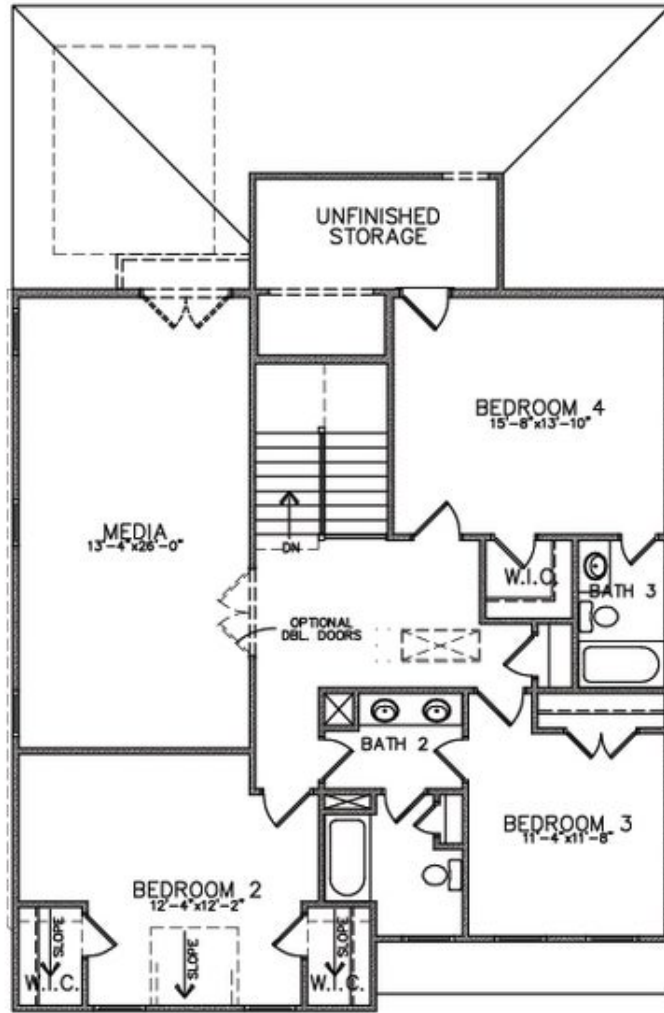

 2,997 Sq Ft

 4 Beds

 3.5 Baths

 2 Car Garage

Owner's Suite on Main Level with His and Her Walk-In Closets and Dual Vanities Spacious Gourmet Kitchen with Island with Bar Seating Overlooking Breakfast Room Optional Layout Offering Two Owner's Suites and up to 5 Bedrooms Secondary Bedrooms Feature Private or Shared Full Bath Large Storage Area on Upper Level

[Read More Online](#)

Available Elevations

Elevation A

Elevation C

Elevation D

Elevation C

Elevation C

Optional
Dual Owner Suites