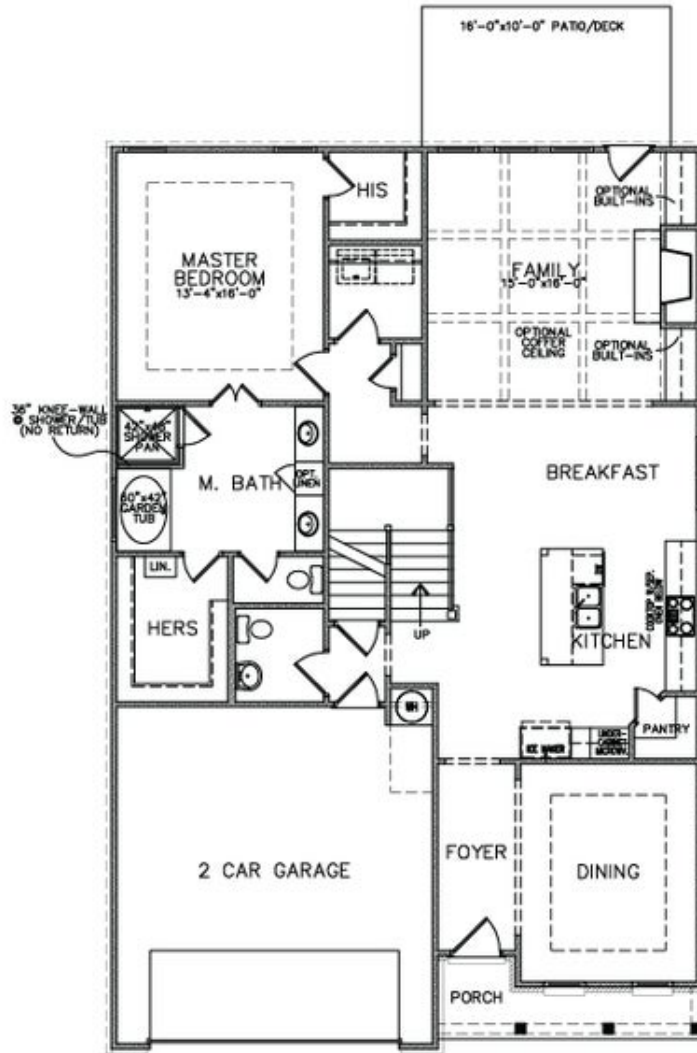

 2,997 Sq Ft

 4 Beds

 3.5 Baths

 2 Car Garage

Owner's Suite on Main Level with His and Her Walk-In Closets and Dual Vanities Spacious Gourmet Kitchen with Island with Bar Seating Overlooking Breakfast Room Optional Layout Offering Two Owner's Suites and up to 5 Bedrooms Secondary Bedrooms Feature Private or Shared Full Bath Large Storage Area on Upper Level

[Read More Online](#)

Available Elevations

Elevation A

Elevation C

Elevation D

Elevation C

Elevation C

Optional
Dual Owner Suites