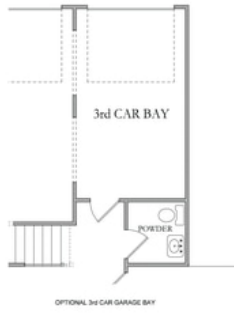

 2,360 - 2,779 Sq Ft

 3 - 5 Beds

 2.5 - 4 Baths

 2 Car Garage

 2.0 - 3.0 Story

- Main Level Study
- Upper Level Owner's Suite with Huge Walk In Closet
- Secondary Bedrooms with Shared Full Bath
- Optional Main Level Guest Retreat
- Optional Third Level Retreat with Bedroom and Full Bath

## Available Elevations

Elevation A

Elevation B

Elevation C

Elevation D

**First Floor**

**Second Floor**

**Optional Third Floor**