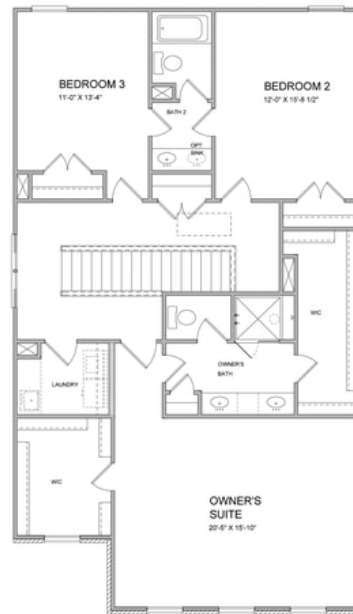

 2,360 - 2,779 Sq Ft

 3 - 5 Beds

 2.5 - 4 Baths

 2 Car Garage

 2.0 - 3.0 Story

- Main Level Study
- Upper Level Owner's Suite with Huge Walk In Closet
- Secondary Bedrooms with Shared Full Bath
- Optional Main Level Guest Retreat
- Optional Third Level Retreat with Bedroom and Full Bath

## Available Elevations

Elevation A

Elevation B

Elevation C

Elevation D

**First Floor**

**Second Floor**

**Optional Third Floor**