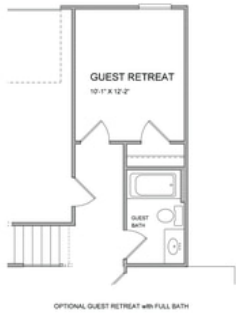

 2,360 - 2,779 Sq Ft

 3 - 5 Beds

 2.5 - 4 Baths

 2 Car Garage

 2.0 - 3.0 Story

- Main Level Study
- Upper Level Owner's Suite with Huge Walk In Closet
- Secondary Bedrooms with Shared Full Bath
- Optional Main Level Guest Retreat
- Optional Third Level Retreat with Bedroom and Full Bath

## Available Elevations

Elevation A

Elevation B

Elevation C

Elevation D

**First Floor**

**Second Floor**

**Optional Third Floor**