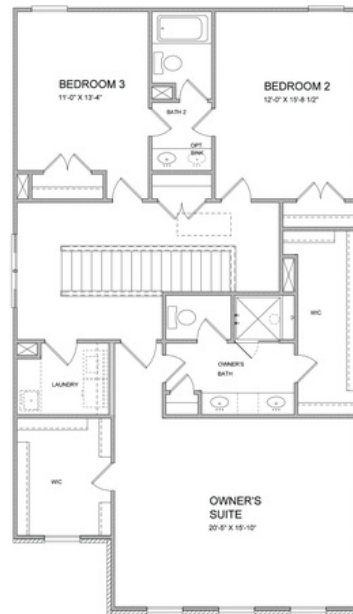

 2,360 - 2,779 Sq Ft

 3 - 5 Beds

 2.5 - 4 Baths

 2 Car Garage

 2.0 - 3.0 Story

- Main Level Study
- Upper Level Owner's Suite with Huge Walk In Closet
- Secondary Bedrooms with Shared Full Bath
- Optional Main Level Guest Retreat
- Optional Third Level Retreat with Bedroom and Full Bath

## Available Elevations

Elevation A

Elevation B

Elevation C

Elevation D

First Floor

Second Floor

Optional Third Floor