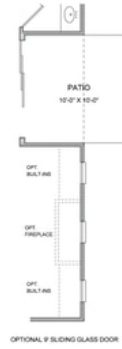

 2,360 - 2,779 Sq Ft

 3 - 5 Beds

 2.5 - 4 Baths

 2 Car Garage

 2.0 - 3.0 Story

- Main Level Study
- Upper Level Owner's Suite with Huge Walk In Closet
- Secondary Bedrooms with Shared Full Bath
- Optional Main Level Guest Retreat
- Optional Third Level Retreat with Bedroom and Full Bath

## Available Elevations

Elevation A

Elevation B

Elevation C

Elevation D

**First Floor**

**Second Floor**

**Optional Third Floor**