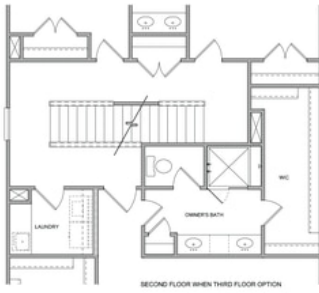

 2,360 - 2,779 Sq Ft

 3 - 5 Beds

 2.5 - 4 Baths

 2 Car Garage

 2.0 - 3.0 Story

- Main Level Study
- Upper Level Owner's Suite with Huge Walk In Closet
- Secondary Bedrooms with Shared Full Bath
- Optional Main Level Guest Retreat
- Optional Third Level Retreat with Bedroom and Full Bath

## Available Elevations

Elevation A

Elevation B

Elevation C

Elevation D

**First Floor**

**Second Floor**

**Optional Third Floor**