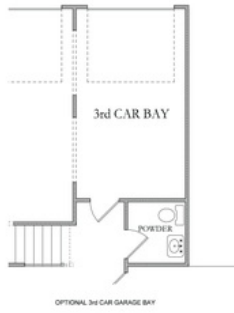

 2,360 - 2,779 Sq Ft

 3 - 5 Beds

 2.5 - 4 Baths

 2 Car Garage

 2.0 - 3.0 Story

- Main Level Study
- Upper Level Owner's Suite with Huge Walk In Closet
- Secondary Bedrooms with Shared Full Bath
- Optional Main Level Guest Retreat
- Optional Third Level Retreat with Bedroom and Full Bath

## Available Elevations

Elevation A

Elevation B

Elevation C

Elevation D

First Floor

Second Floor

Optional Third Floor