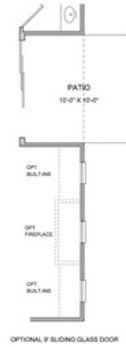

 2,360 - 2,779 Sq Ft

 3 - 5 Beds

 2.5 - 4 Baths

 2 Car Garage

 2.0 - 3.0 Story

- Main Level Study
- Upper Level Owner's Suite with Huge Walk In Closet
- Secondary Bedrooms with Shared Full Bath
- Optional Main Level Guest Retreat
- Optional Third Level Retreat with Bedroom and Full Bath

## Available Elevations

Elevation A

Elevation B

Elevation C

Elevation D

First Floor

Second Floor

Optional Third Floor