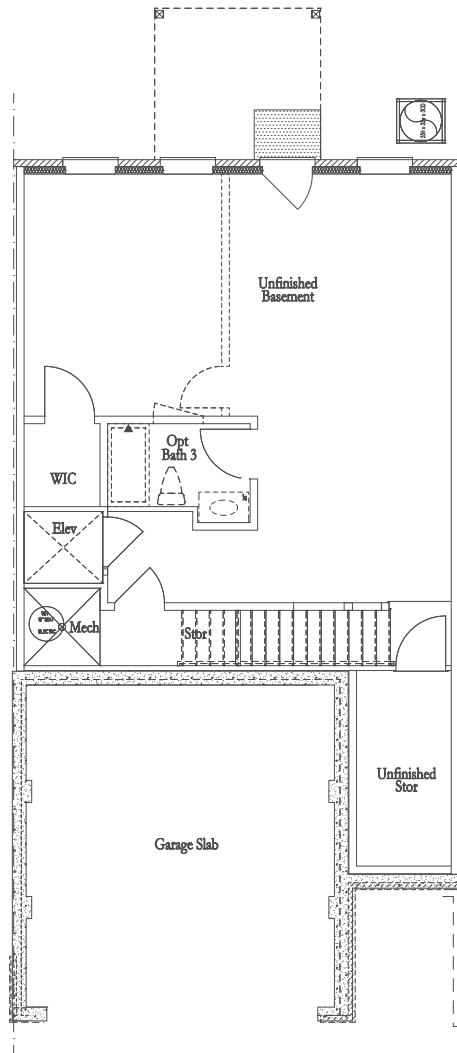

The Ellington

Classic Collection

3-4 Bedrooms / 2.5-3.5 Baths

2,200 - 3,056 sq. ft.

First Floor

Second Floor

# Optional Layouts

Basement Layout

REV. 07.20.2018

© The Providence Group of Georgia, LLC Please refer to actual blueprints for an accurate representation of plan. Floorplans and elevations subject to change without notice. Window, door and porch locations may vary by elevation. Subject to error, omission or withdrawal.