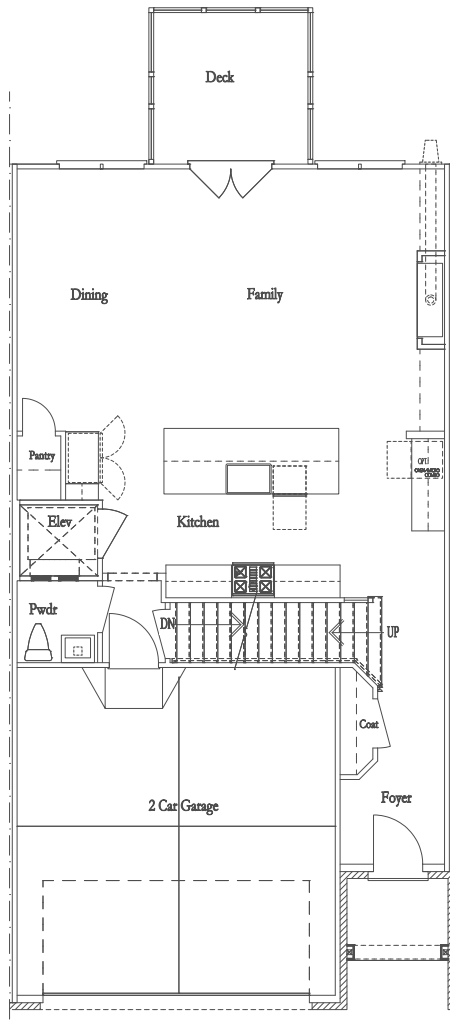

The Ellington

Classic Collection

3-4 Bedrooms / 2.5-3.5 Baths

2,200 - 3,056 sq. ft.

First Floor

Second Floor

# Optional Layouts

Basement Layout

REV. 07.20.2018

© The Providence Group of Georgia, LLC Please refer to actual blueprints for an accurate representation of plan. Floorplans and elevations subject to change without notice. Window, door and porch locations may vary by elevation. Subject to error, omission or withdrawal.