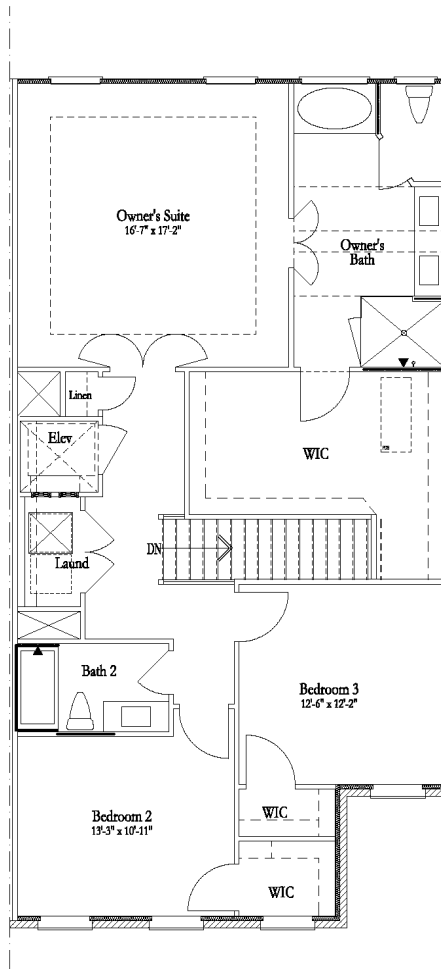

The Ellington

Classic Collection

3-4 Bedrooms / 2.5-3.5 Baths

2,200 - 3,056 sq. ft.

First Floor

Second Floor

# Optional Layouts

Basement Layout

REV. 07.20.2018

© The Providence Group of Georgia, LLC Please refer to actual blueprints for an accurate representation of plan. Floorplans and elevations subject to change without notice. Window, door and porch locations may vary by elevation. Subject to error, omission or withdrawal.