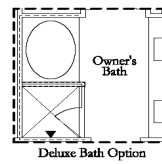

Optional Deluxe Owner's Bath

REV. 10.03.2018

© The Providence Group of Georgia, LLC Please refer to actual blueprints for an accurate representation of plan. Floorplans and elevations subject to change without notice. Window, door and porch locations may vary by elevation. Subject to error, omission or withdrawal.