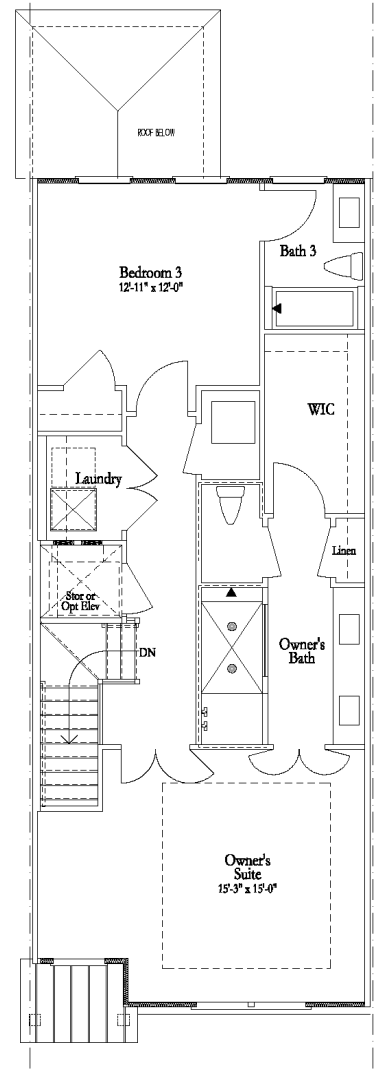

The Jasper

Brownstone Collection

3 Bedrooms / 3.5 Baths

2,518 - 2,557 sq. ft.

Jasper I
Home Sites 40-49

Terrace Level

Main Level

Upper Level

Jasper II
Home Sites 40-49
Options

Optional Deluxe Linear Fireplace

Optional Deluxe Owner's Bath

REV. 10.03.2018

© The Providence Group of Georgia, LLC Please refer to actual blueprints for an accurate representation of plan. Floorplans and elevations subject to change without notice. Window, door and porch locations may vary by elevation. Subject to error, omission or withdrawal.