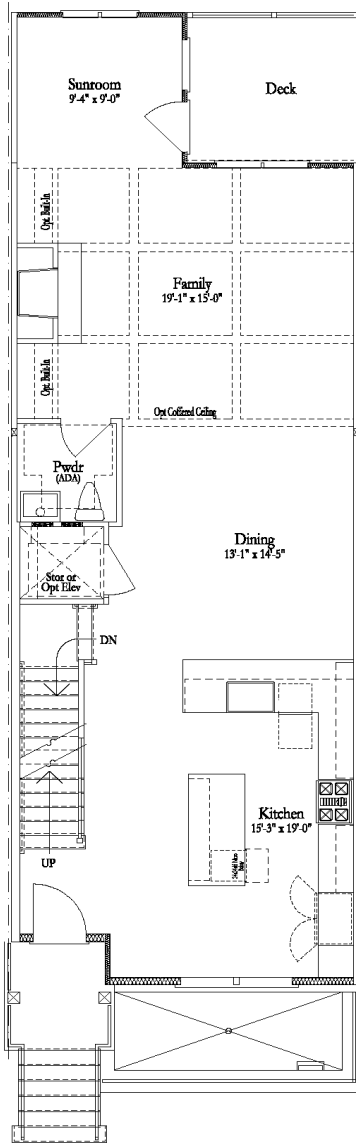

The Jasper

Brownstone Collection

3 Bedrooms / 3.5 Baths

2,518 - 2,557 sq. ft.

Jasper I
Home Sites 40-49

Terrace Level

Main Level

Upper Level

Jasper II
Home Sites 40-49
Options

Optional Deluxe Linear Fireplace

Optional Deluxe Owner's Bath

REV. 10.03.2018

© The Providence Group of Georgia, LLC Please refer to actual blueprints for an accurate representation of plan. Floorplans and elevations subject to change without notice. Window, door and porch locations may vary by elevation. Subject to error, omission or withdrawal.