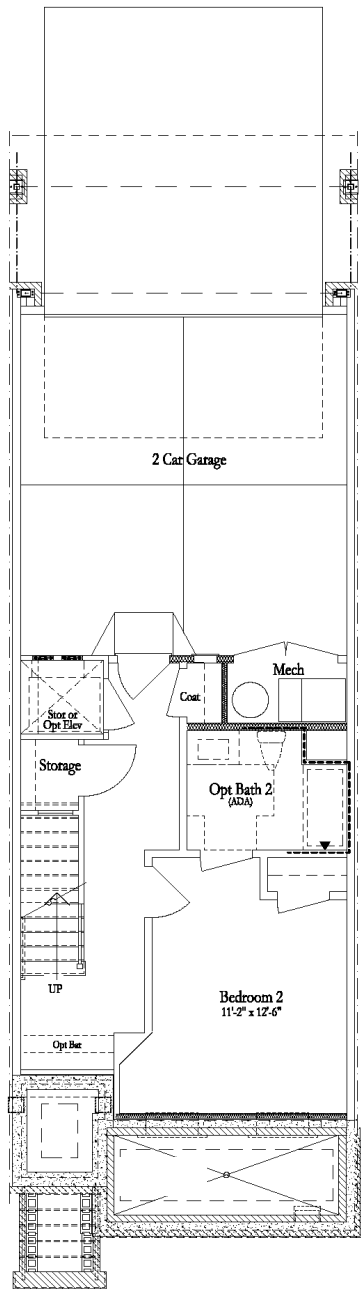

The Jasper

Brownstone Collection

3 Bedrooms / 3.5 Baths

2,518 - 2,557 sq. ft.

Jasper I
Home Sites 40-49

Terrace Level

Main Level

Upper Level

Jasper II
Home Sites 40-49
Options

Optional Deluxe Linear Fireplace

Optional Deluxe Owner's Bath

REV. 10.03.2018

© The Providence Group of Georgia, LLC Please refer to actual blueprints for an accurate representation of plan. Floorplans and elevations subject to change without notice. Window, door and porch locations may vary by elevation. Subject to error, omission or withdrawal.