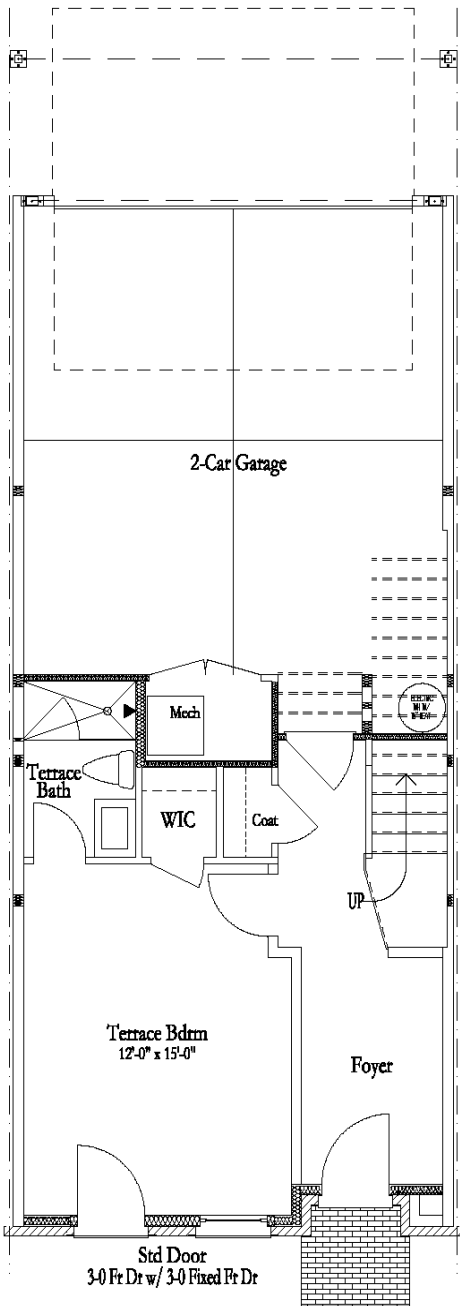

The Highland

Brownstone Collection

3 Bedrooms / 3.5 Baths

2,142 sq. ft.

Highland I

Terrace Level

Main Level

Upper Level

Options

Terrace Level Options

Main Level Options

Upper Level Options
Owner's Suite Front