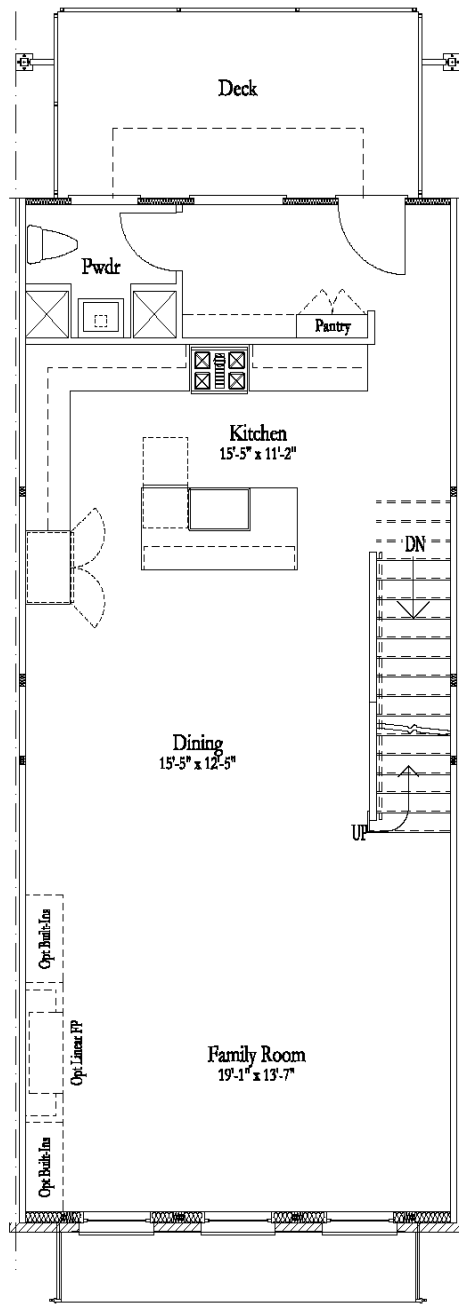

The Highland

Brownstone Collection

3 Bedrooms / 3.5 Baths

2,142 sq. ft.

Highland I

Terrace Level

Main Level

Upper Level

Options

Terrace Level Options

Main Level Options

Upper Level Options
Owner's Suite Front