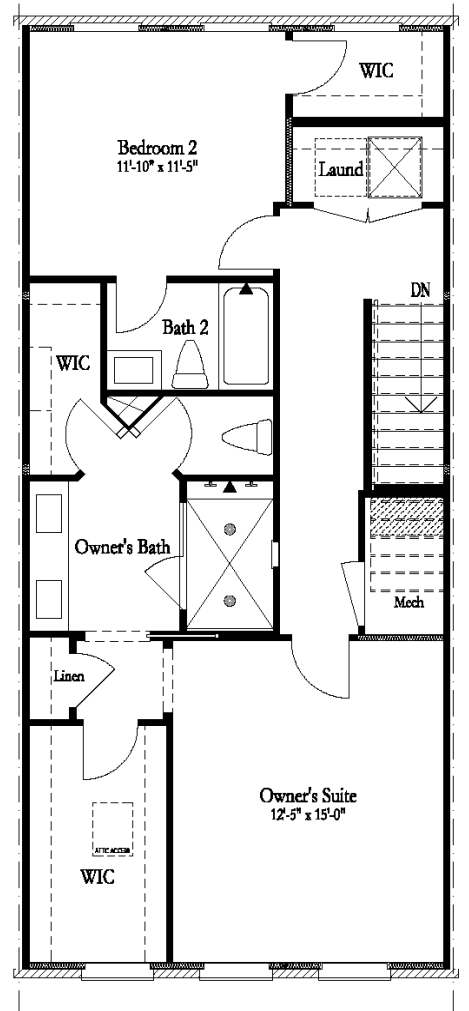

MAKE SPACE
THE PROVIDENCE GROUP
 FOR LIFE

The Westside

Brownstone Collection

3 Bedrooms / 3 Baths

1,930 sq. ft.

Floor 1

Floor 2

Floor 3