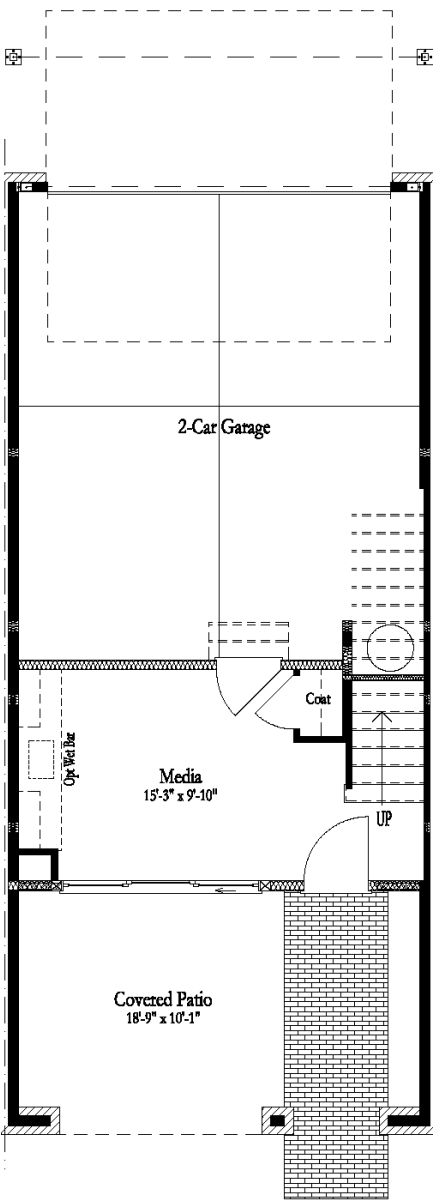

MAKE SPACE
THE PROVIDENCE GROUP
 FOR LIFE

The Westside

Brownstone Collection

3 Bedrooms / 3 Baths

1,930 sq. ft.

Floor 1

Floor 2

Floor 3