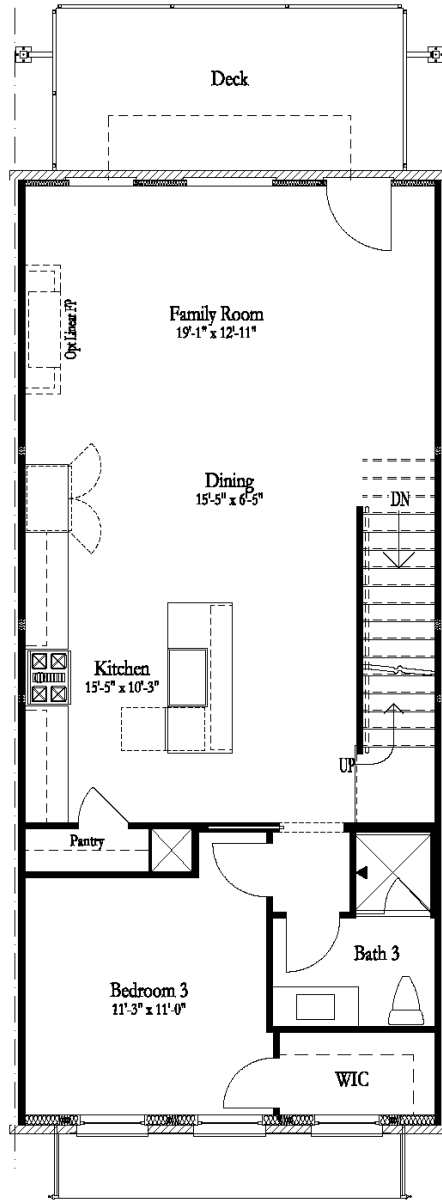

MAKE SPACE
THE PROVIDENCE GROUP
 FOR LIFE

The Westside

Brownstone Collection

3 Bedrooms / 3 Baths

1,930 sq. ft.

Floor 1

Floor 2

Floor 3