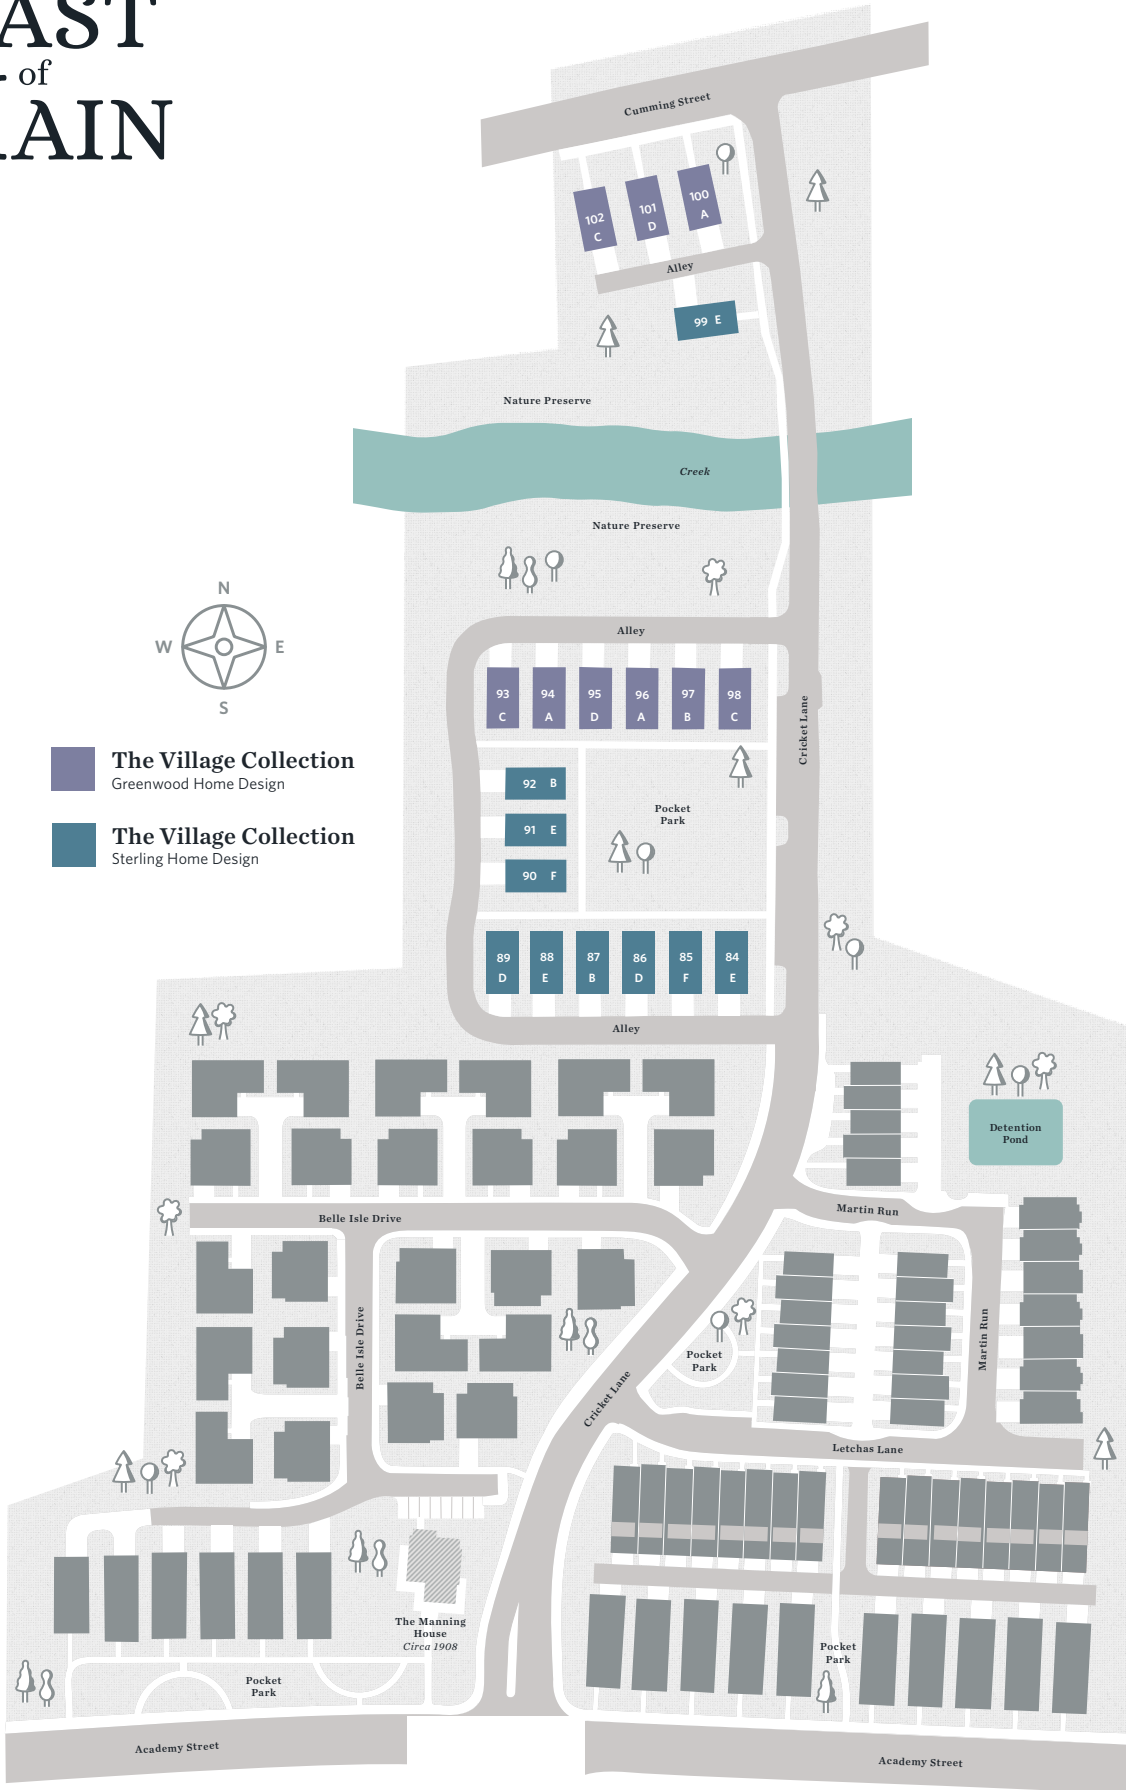

EAST of MAIN

Call: 770.686.1483 — Visit: TheProvidenceGroup.com

- The Village Collection**
Greenwood Home Design
- The Village Collection**
Sterling Home Design