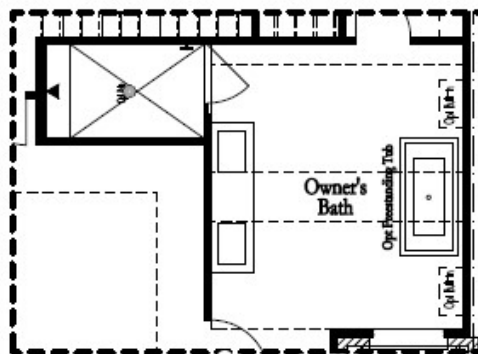

MAKE SPACE  
**THE PROVIDENCE GROUP**  
 FOR LIFE

**The Braxton II**

Classic Collection

3 Bedrooms / 2.5 Baths

2,141 sq. ft.

Deluxe Opt Rear Sliding Patio Door

First Floor

Owner's Suite Rear

## Second Floor Owner's Rear Options

Deluxe Opt Shower

Deluxe Opt Shower/Tub Combo

## Second Floor Owner's Front Options

Deluxe Opt Tub on Deck

Deluxe Opt Freestanding Tub