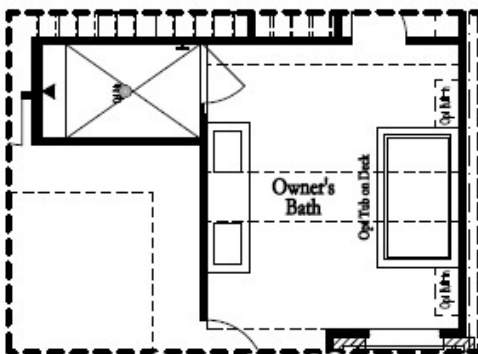

MAKE SPACE  
**THE PROVIDENCE GROUP**  
 FOR LIFE

**The Braxton II**

Classic Collection

3 Bedrooms / 2.5 Baths

2,141 sq. ft.

Deluxe Opt Rear Sliding Patio Door

First Floor

Owner's Suite Rear

## Second Floor Owner's Rear Options

Deluxe Opt Shower

Deluxe Opt Shower/Tub Combo

## Second Floor Owner's Front Options

Deluxe Opt Tub on Deck

Deluxe Opt Freestanding Tub