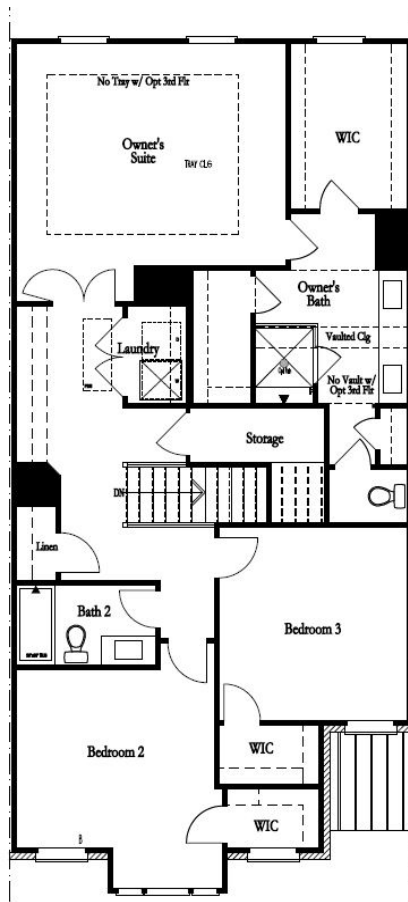

MAKE SPACE  
**THE PROVIDENCE GROUP**  
 FOR LIFE

**The Braxton II**

Classic Collection

3 Bedrooms / 2.5 Baths

2,141 sq. ft.

Deluxe Opt Rear Sliding Patio Door

First Floor

Owner's Suite Rear

Owner's Suite Front