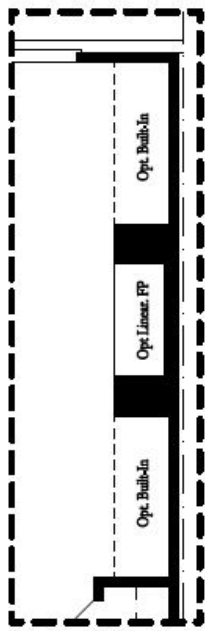

Deluxe Opt Linear Fireplace