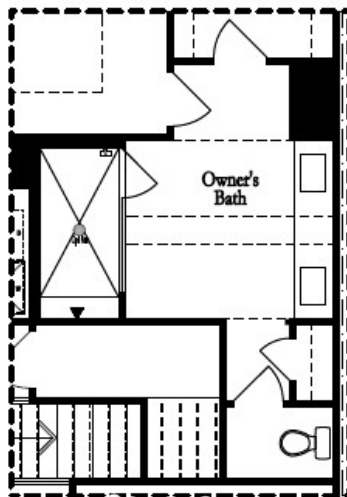

MAKE SPACE  
**THE PROVIDENCE GROUP**  
 FOR LIFE

**The Braxton II**

Classic Collection

3 Bedrooms / 2.5 Baths

2,141 sq. ft.

Deluxe Opt Rear Sliding Patio Door

First Floor

Owner's Suite Rear

Owner's Suite Front

## Second Floor Owner's Rear Options

Deluxe Opt Shower

Deluxe Opt Shower/Tub Combo