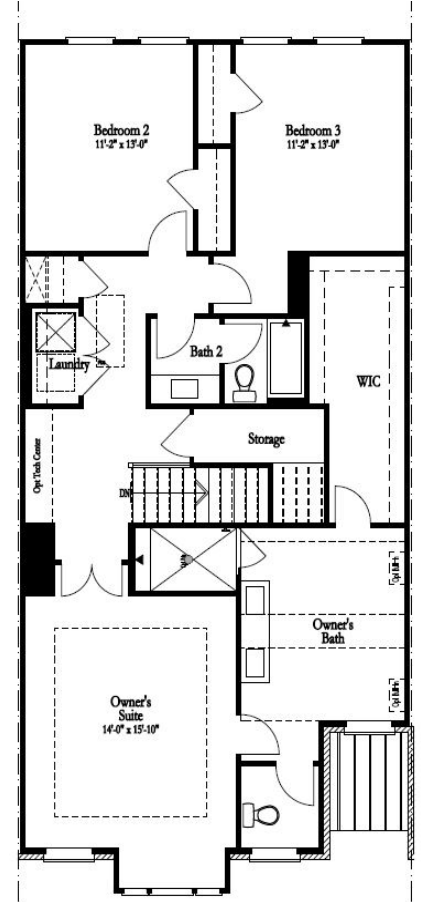

MAKE SPACE  
**THE PROVIDENCE GROUP**  
 FOR LIFE

**The Braxton II**

Classic Collection

3 Bedrooms / 2.5 Baths

2,141 sq. ft.

Deluxe Opt Rear Sliding Patio Door

First Floor

Owner's Suite Rear

Owner's Suite Front