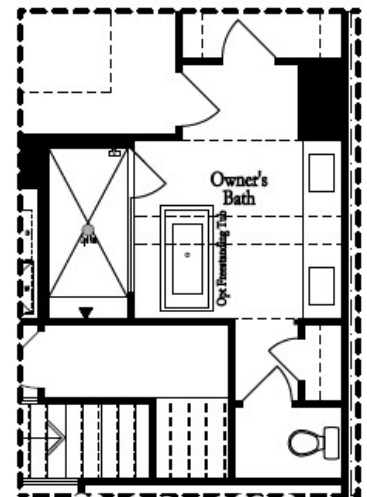

MAKE SPACE  
**THE PROVIDENCE GROUP**  
 FOR LIFE

**The Braxton II**

Classic Collection

3 Bedrooms / 2.5 Baths

2,141 sq. ft.

Deluxe Opt Rear Sliding Patio Door

First Floor

Owner's Suite Rear

Owner's Suite Front

## Second Floor Owner's Rear Options

Deluxe Opt Shower

Deluxe Opt Shower/Tub Combo