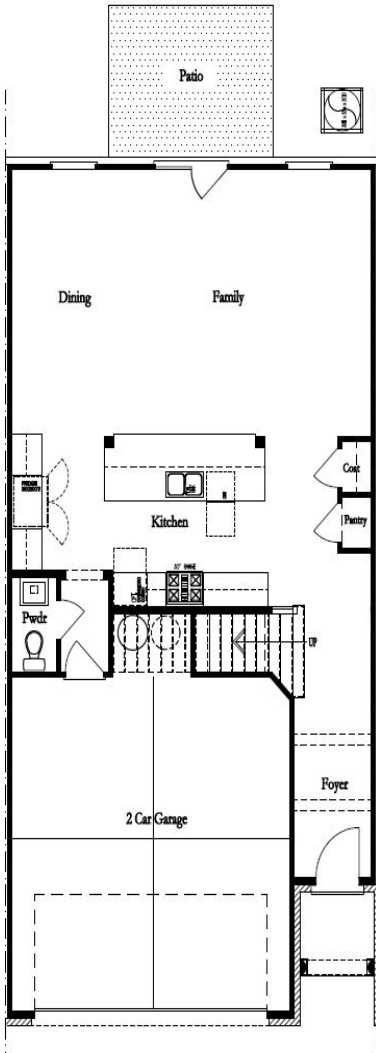

MAKE SPACE  
**THE PROVIDENCE GROUP**  
 FOR LIFE

**The Braxton II**

Classic Collection

3 Bedrooms / 2.5 Baths

2,141 sq. ft.

Deluxe Opt Rear Sliding Patio Door

First Floor

Owner's Suite Rear

Owner's Suite Front